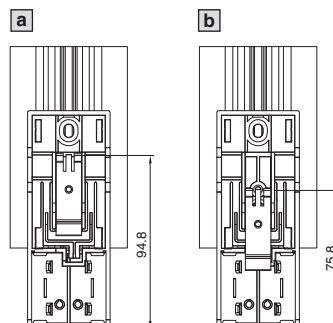

#### With fan

Model No. SK	W (B) mm	H mm	D (T) mm
3105.380	103	200	103
3105.390	103	200	103
3105.400	103	200	103
3105.410	103	200	103
3105.420	103	200	103
3105.430	103	200	103

#### SK 3105.360/SK 3105.370

Attachment on mounting plate

Mounting options on support rail

Mounting options on support rail

Mounting options on support rail