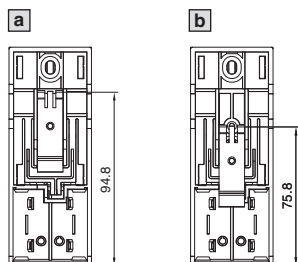

Mounting options on support rail