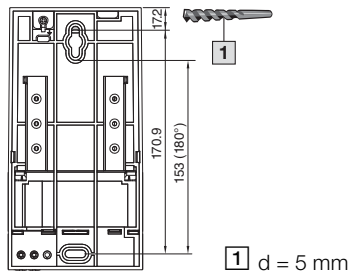

SK 3105.380 – SK 3105.430

Attachment on mounting plate