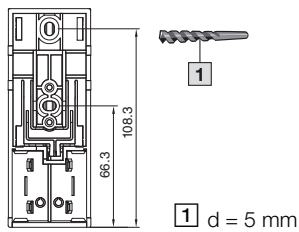

SK 3105.310/SK 3105.320

Attachment on mounting plate