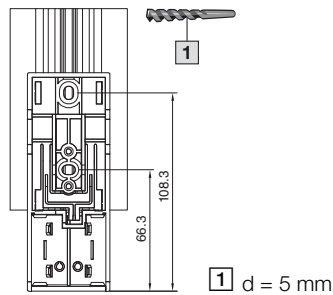

SK 3105.330 – SK 3105.350

Attachment on mounting plate