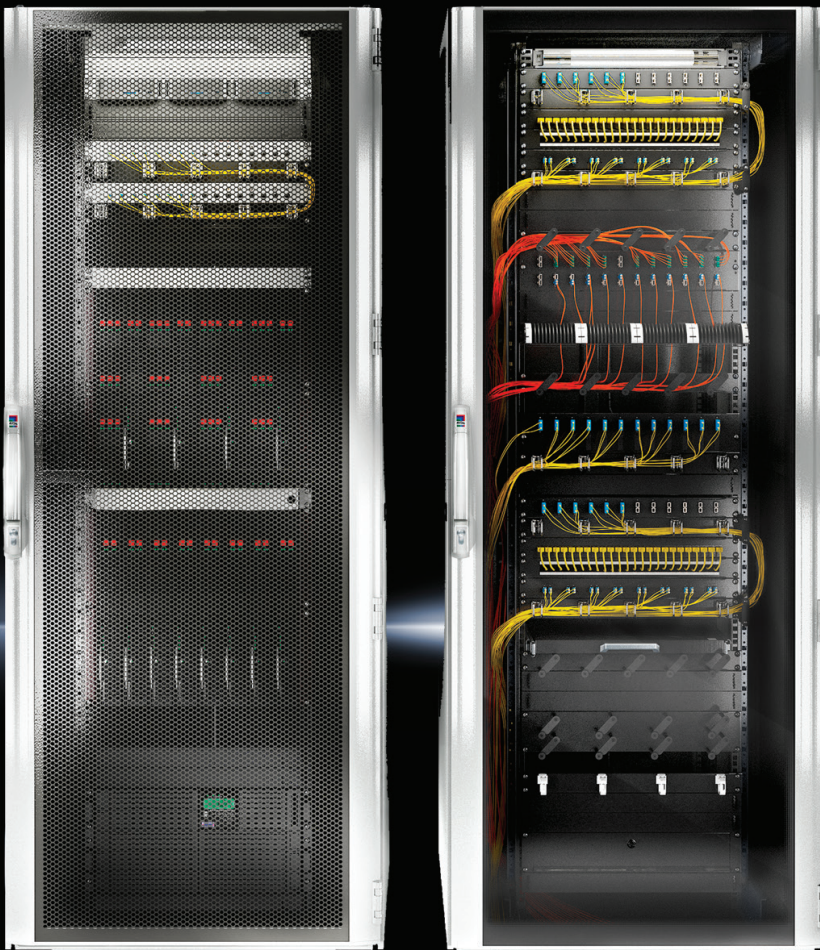

Rittal – The System.

Faster – better – everywhere.

▶ TS IT Network/Server Enclosures

Rittal has redefined the standard in Server and Network enclosures with the TS IT modular system, featuring tool-less, snap-in installation technology that improves operating efficiency while reducing costs. Easy to deploy and providing a stable and secure installation environment for IT equipment, the TS IT system can be easily reconfigured to meet future installation demands. With a streamlined design providing an optimum price/performance ratio, the TS IT system establishes a new standard in functionality, supporting the demanding requirements placed on today's server and network enclosures.

- Tool-free assembly makes the most of snap-in technology
- Most commonly requested dimensions – 24"/28"/32" widths. 40"/42"/48" depths.
- Offset positioning for mounting widths of 19"/21"/23" and 24"
- Glazed or vented door options
- Unique 180-degree hinges on both front and rear doors
- Divided rear doors
- Multifunctional roof design for flexible cable routing options
- High load capacity in excess of 3,000 pounds
- Engineered solutions to cable routing and management
- Seamlessly accommodates all of Rittal's LCP in row cooling options
- Expansive range of accessories for power, cable and air flow management