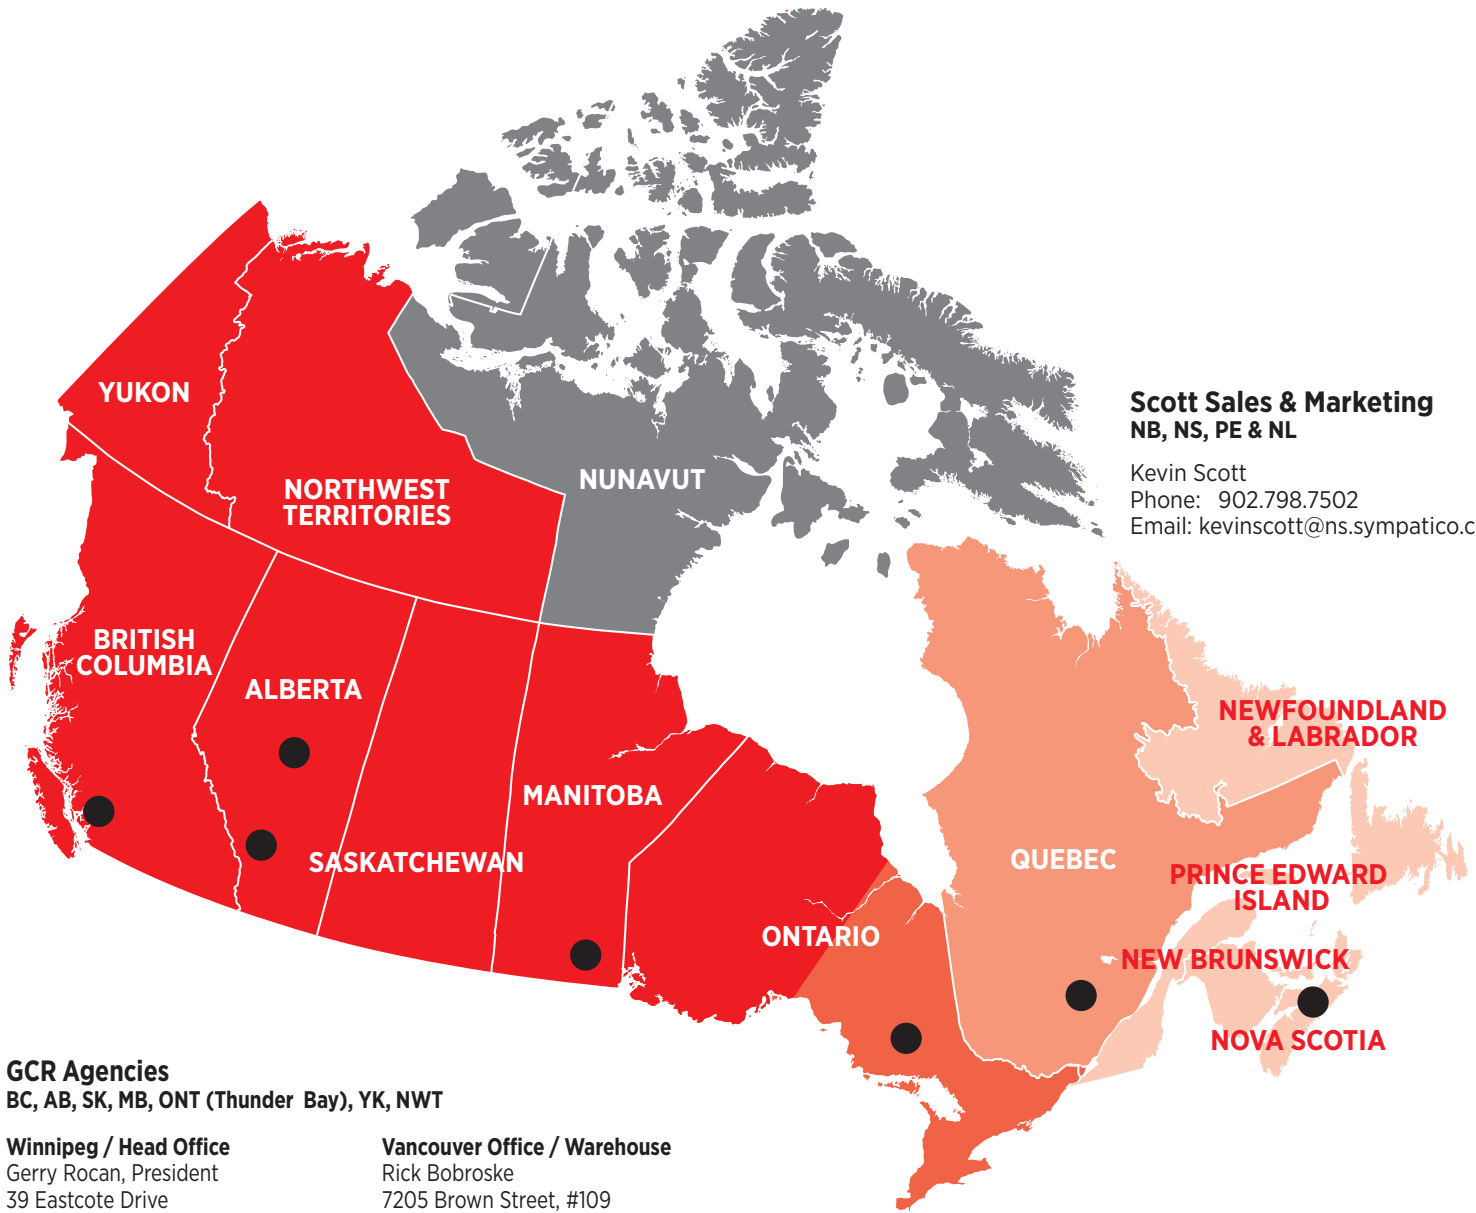

RAYOVAC® INDUSTRIAL BROKER MAP

As of January 1, 2015

Scott Sales & Marketing NB, NS, PE & NL

Kevin Scott
Phone: 902.798.7502
Email: kevin.scott@ns.sympatico.ca

GCR Agencies

BC, AB, SK, MB, ONT (Thunder Bay), YK, NWT

Winnipeg / Head Office

Gerry Rocan, President
39 Eastcote Drive
Winnipeg, Manitoba R2N 2Y7
Phone: 204.253.0353
Email: gerry@gcragencies.com

Northern Alberta Office

Brad Copeland
4905 214 Street,
Edmonton, Alberta T6M 0K6
Phone: 780.489.5211
Email: brad@gcragencies.com

Southern Alberta Office

Chris Holm
262 McKenzie Towne Link SE
Calgary, Alberta T2Z 4G3
Phone: 403.454.2506
Email: chris@gcragencies.com

Vancouver Office / Warehouse

Rick Bobroske
7205 Brown Street, #109
Delta, British Columbia V4G 1G5
Phone: 604.952.2089
Email: rick@gcragencies.com

Manitoba / Saskatchewan and T/Bay Office

Jeff Muise
107 Kirlystone Way
Winnipeg, Manitoba R2G 3B4
Phone: 204.253.0050
Email: jeff@gcragencies.com

Vancouver Island / Customer Service Vancouver Office

Jeff Labonte
7205 Brown Street, #109
Delta, British Columbia V4G 1G5
Phone: 604.952.2089
Email: jefflabonte@gcragencies.com

Leonard Sales ONTARIO

Tim King
Phone: 905.823.9159
Fax: 905.823.3121
Cell: 416.414.2520
Email: tking@leonardsales.ca

Action Marketing QUEBEC

Alain Gagnon
Phone: 514.990.2262
Email: cservice@actionmag.ca

RAYOVAC® Broker Contact

Colin Flanagan
National Manager-Industrial
Phone: 905.429.1959
Email: colin.flanagan@spectrumbrands.com