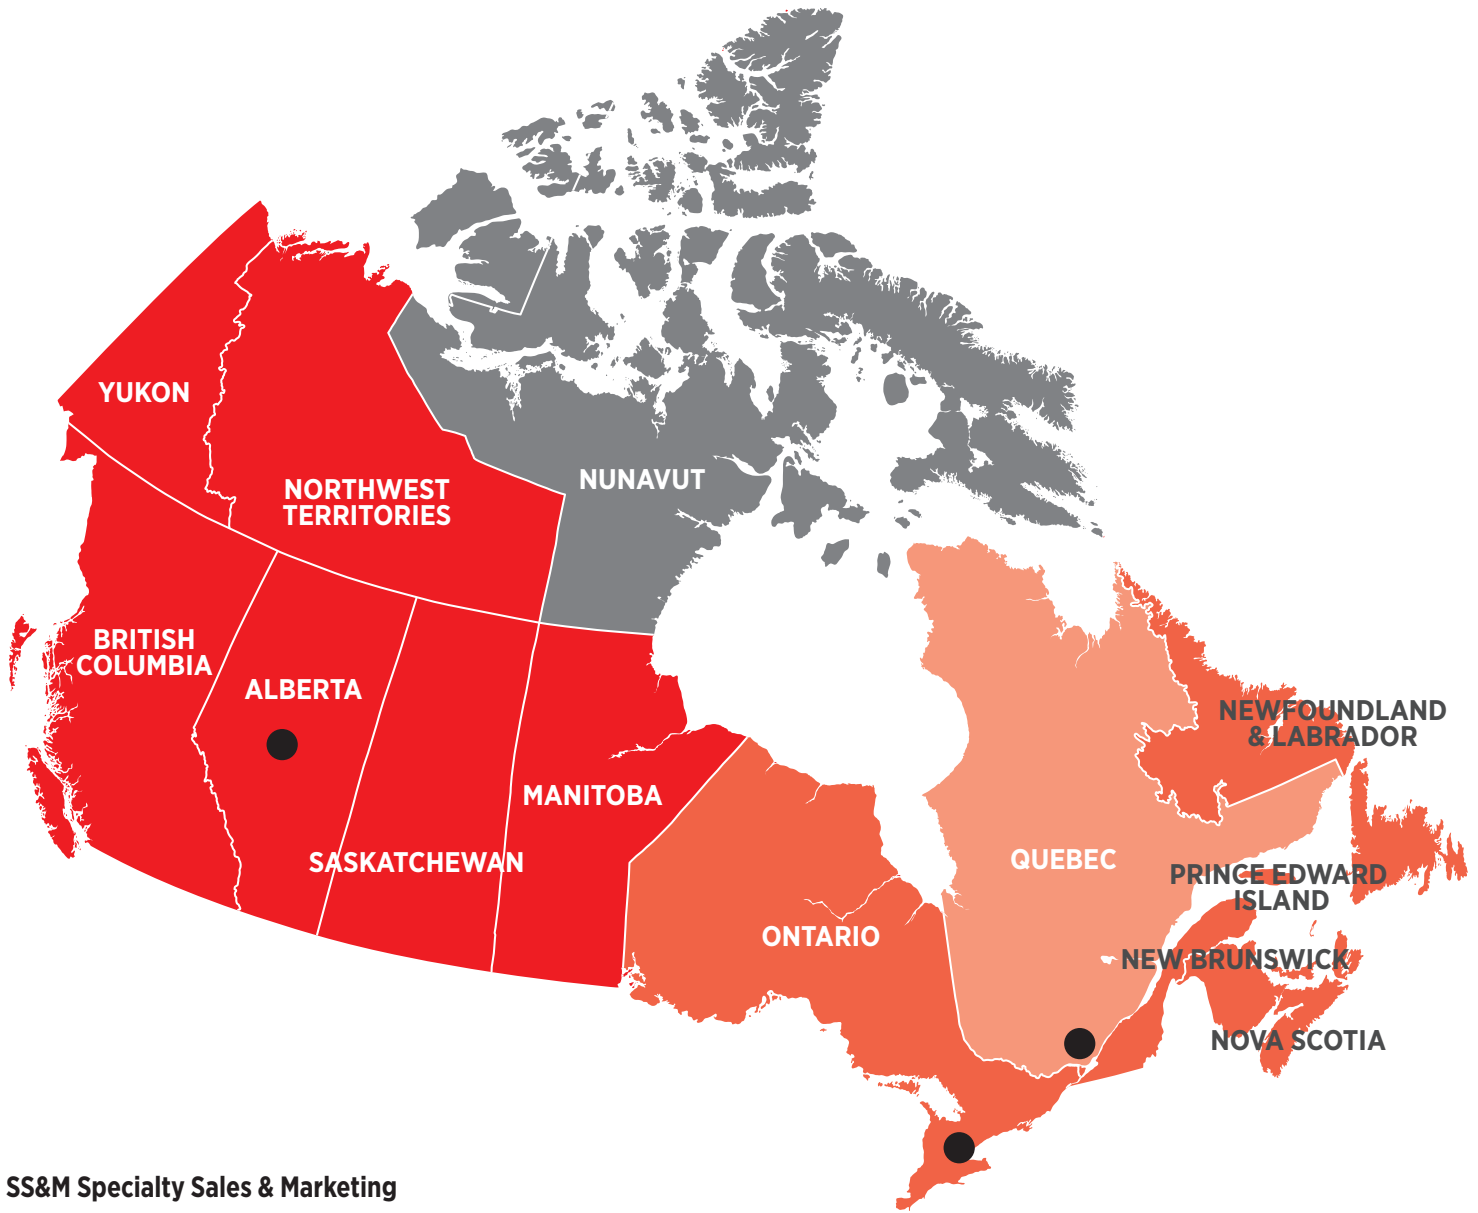

RAYOVAC® AUTO CHANNEL BROKER MAP

As of June 1, 2018

SS&M Specialty Sales & Marketing

WEST

Chris Tardi
152 Deer Ridge Drive
St. Albert, Alberta
T8N 6G9
Phone: 587.335.0050
Email: chris.tardi@specialtysales.ca

ONTARIO & MARITIMES

Tom Dunlop
6725 Millcreek Drive, #5
Mississauga, Ontario
L5N 5V3
Phone: 416.886.7173
Email: tom.dunlop@specialtysales.ca

QUEBEC

Benoit Ouimet
1411 B Outaouais
Repentigny, QC
J5Y 0G2
Phone: 514.213.3765
Email: ben.ouimet@specialtysales.ca

RAYOVAC® Broker Contact

Colin Flanagan
National Manager-Industrial
Phone: 905.429.1959
Email: colin.flanagan@spectrumbrands.com