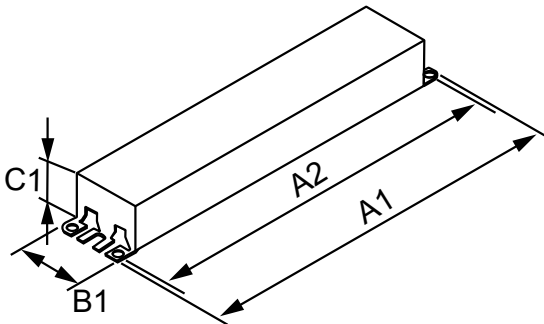

Max Ballast-Lamp Distance Through Wiring	Any = 20'
Mechanical and Housing	
Housing Material	Metal
Housing	BL2
Housing Dimensions	14.31" x 3.19" x 2.63"
Approval and Application	
EMC Immunity Standard	FCC Non-Consumer
Sound Rating	A
UL Recognized	No

Product Data	
Order product name	SIGNPRO MAG ISB084846EI
EAN/UPC - Product	781087135792
Order code	ISB084846EI
Numerator - Quantity Per Pack	1
Numerator - Packs per outer box	1
Material Nr. (12NC)	913701262401
Net Weight (Piece)	6.337 kg

Dimensional drawing

Product	A1	A2	B1	C1
SIGNPRO MAG ISB084846EI	14.31 in	13.75 in	3.19 in	2.63 in

ELE SIGN BAL (4-6) T12HO 8-48FT 120-277V