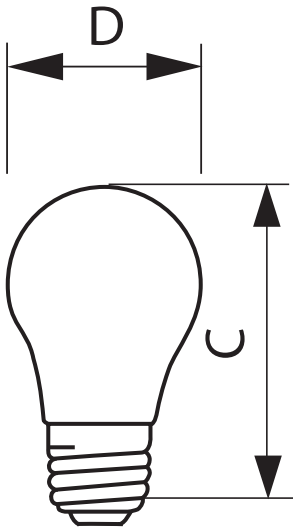

Dimensional drawing

E26

DuraMax 60W Med 120V A15 WH/LL 2BC

© 2015 Koninklijke Philips N.V. (Royal Philips)
All rights reserved.

Specifications are subject to change without notice. Trademarks are the property of Koninklijke Philips N.V. (Royal Philips) or their respective owners.

www.philips.com/lighting

2015, August 29
data subject to change