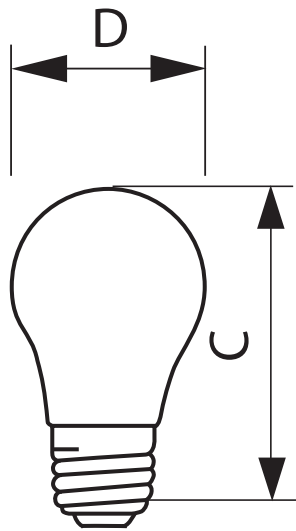

Dimensional drawing

40W A15 CL/LL 2BC

© 2015 Koninklijke Philips N.V. (Royal Philips)
All rights reserved.

Specifications are subject to change without notice. Trademarks are the property of Koninklijke Philips N.V. (Royal Philips) or their respective owners.

www.philips.com/lighting

2015, August 29
data subject to change