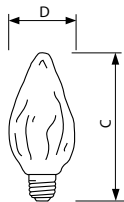

DuraMax Deco Flame

Dimensional drawing

Product

BC25F15/CL/LL 120V 6/2 TP

25W E26 120V F15 CL