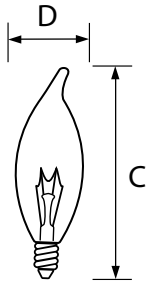

DuraMax Deco Petite Bent Tip

Dimensional drawing

CA8

25W E12 120V CA8 CL

Product