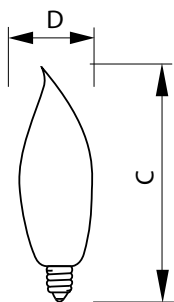

Dimensional drawing

25W E12 120V BA9 FR

Product

BC25BA9C/FLL 120V 6/2

E12, BA9