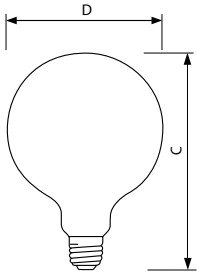

Product data

General Information	
Cap-Base	E26 [Single Contact Medium Screw]
Operating Position	UNIVERSAL [Any or Universal (U)]
Main Application	Decorative
Gas Filling	Gas

Light Technical	
Luminous Flux (Nom)	985 lm

Operating and Electrical	
Power (Rated) (Nom)	100 W
Voltage (Nom)	120 V

Mechanical and Housing	
Bulb Finish	White

Cap-Base Information	Aluminium Cap
Filament Shape	C-9 [Pendant]

Product Data	
Order product name	100G40/W/LL 120V 6/1 TP
EAN/UPC - Product	046677168537
Order code	925179036304
Numerator - Quantity Per Pack	1
Numerator - Packs per outer box	6
Material Nr. (12NC)	925179036304
Net Weight (Piece)	0.103 kg

DuraMax Deco Globe

Dimensional drawing

Product

100G40W/LL 120V 6/1 TP

100W E26 120V G-40 WH