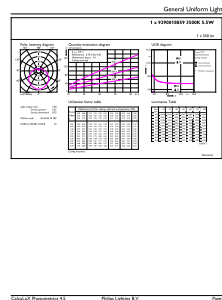

Dimensional drawing

PLED PLC-V 5-13W 580lm 3500K G24q

Product	D	A1	A2	A3
5.5PL-C/LED/13V/835/IF5/P/4P 20/1	45.7 mm	24.6 mm	101.6 mm	117.6 mm

Photometric data

LEDtube PLC 13V 5W GX23-2 827 15D ND

LEDtube PLC 13V 5.5W G24Q 835 15D ND