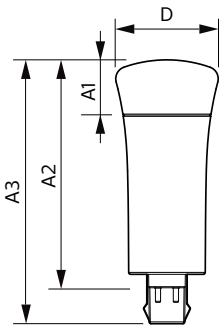

Voltage (Nom)	14-60 V
Temperature	
T-Ambient (Max)	45 °C
T-Ambient (Min)	-20 °C
T-Storage (Max)	65 °C
T-Storage (Min)	-40 °C
T-Case Maximum (Nom)	70 °C
Controls and Dimming	
Dimmable	No
Mechanical and Housing	
Product Length	100 mm
Approval and Application	
Energy Saving Product	Yes
Approbation Marks	UL certificate RoHS compliance
Product Data	
Order product name	5.5PL-C/LED/13V/835/IF5/P/4P 20/1
EAN/UPC - Product	046677532451
Order code	532457
Numerator - Quantity Per Pack	1
Numerator - Packs per outer box	20

LED InstantFit Lamps

Material Nr. (12NC)	929001885904
Net Weight (Piece)	0.058 kg
Model Number	9290018859

Warnings and Safety

- Perform a visual inspection to ensure lamp holders (or sockets) are not damaged or loose. If the lamp holders (or sockets) are damaged, corroded, charred, blackened or loose, contact a qualified electrician for proper replacement.
- Please refer to the ballast compatibility guide located at www.philips.com/instantfit.

Dimensional drawing

PLED PLC-V 5-13W 580lm 3500K G24q

Product	D	A1	A2	A3
5.5PL-C/LED/13V/835/IF5/P/4P 20/1	45.7 mm	24.6 mm	101.6 mm	117.6 mm

Photometric data

LEDtube PLC 13V 5W GX23-2 827 15D ND

LEDtube PLC 13V 5.5W G24Q 835 15D ND