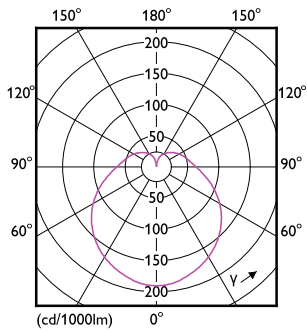

LED InstantFit Lamps

5.5PL-C/LED/13V/835/IF5/P/4P 20/1

Philips LED T8 InstantFit Lamps are an ideal energy saving choice for existing linear fluorescent fixtures.

Product data

General Information	
Cap-Base	G24Q [G24q]
Nominal Lifetime (Nom)	50000 h
Switching Cycle	50000X
B50L70	50000 h
Light Technical	
Color Code	835 [CCT of 3500K]
Beam Angle (Nom)	150 °
Initial lumen (Nom)	550 lm
Luminous Flux (Rated) (Nom)	550 lm
Rated Beam Angle	150 °
Correlated Color Temperature (Nom)	3500 K
Color Consistency	<6
Color Rendering Index (Nom)	82
LLMF At End Of Nominal Lifetime (Nom)	70 %
Operating and Electrical	
Input Frequency	25000-100000 Hz
Power (Rated) (Nom)	5.5 W
Lamp Current (Max)	280 mA
Lamp Current (Min)	130 mA
Starting Time (Nom)	0.5 s
Warm Up Time to 60% Light (Nom)	0.5 s
Power Factor (Nom)	0.9

Dimensional drawing

PLED PLC-V 5-13W 580lm 3500K G24q

Product	D	A1	A2	A3
5.5PL-C/LED/13V/835/IF5/P/4P 20/1	45.7 mm	24.6 mm	101.6 mm	117.6 mm

Photometric data

LEDtube PLC 13V 5W GX23-2 827 15D ND

LEDtube PLC 13V 5.5W G24Q 835 15D ND