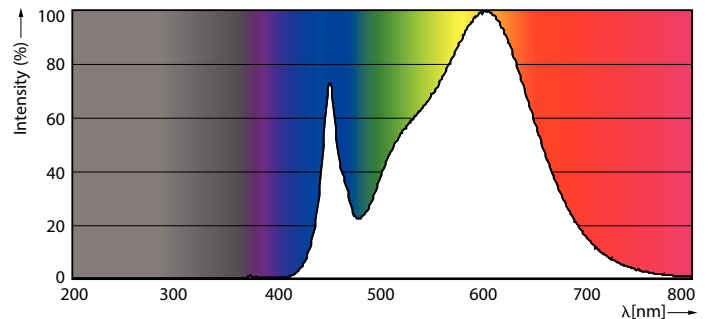

LED InstantFit Lamps

5.5PL-C/LED/13V/835/IF5/P/4P 20/1

Philips LED T8 InstantFit Lamps are an ideal energy saving choice for existing linear fluorescent fixtures.

Product data

General Information	
Cap-Base	G24Q [G24q]
Nominal Lifetime (Nom)	50000 h
Switching Cycle	50000X
B50L70	50000 h
Light Technical	
Color Code	835 [CCT of 3500K]
Beam Angle (Nom)	150 °
Initial lumen (Nom)	550 lm
Luminous Flux (Rated) (Nom)	550 lm
Rated Beam Angle	150 °
Correlated Color Temperature (Nom)	3500 K
Color Consistency	<6
Color Rendering Index (Nom)	82
LLMF At End Of Nominal Lifetime (Nom)	70 %
Operating and Electrical	
Input Frequency	25000-100000 Hz
Power (Rated) (Nom)	5.5 W
Lamp Current (Max)	280 mA
Lamp Current (Min)	130 mA
Starting Time (Nom)	0.5 s
Warm Up Time to 60% Light (Nom)	0.5 s
Power Factor (Nom)	0.9

Dimensional drawing

PLED PLC-V 5-13W 580lm 3500K G24q

Product	D	A1	A2	A3
5.5PL-C/LED/13V/835/IF5/P/4P 20/1	45.7 mm	24.6 mm	101.6 mm	117.6 mm

Photometric data

LEDtube PLC 13V 5W GX23-2 827 15D ND

LEDtube PLC 13V 5.5W G24Q 835 15D ND