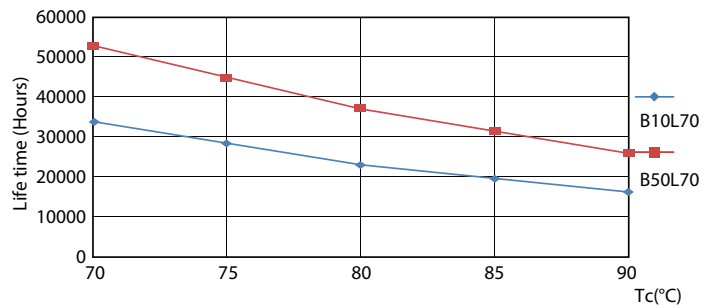

LEDtube PLC 13H 5W GX23-2 827 15D ND