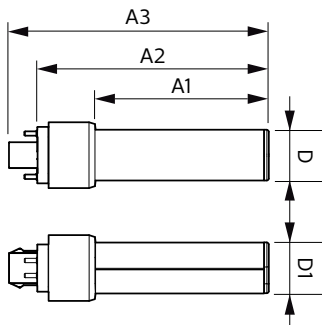

### Product data

General Information	
Cap-Base	G24Q [ G24q]
Nominal Lifetime (Nom)	50000 h
Switching Cycle	50000X
B50L70	50000 h
Light Technical	
Color Code	841 [ CCT of 4100K (841)]
Beam Angle (Nom)	150 °
Initial lumen (Nom)	580 lm
Luminous Flux (Rated) (Nom)	580 lm
Rated Beam Angle	150 °
Correlated Color Temperature (Nom)	4000 K
Color Consistency	<6
Color Rendering Index (Nom)	82
LLMF At End Of Nominal Lifetime (Nom)	70 %
Operating and Electrical	
Input Frequency	25000-100000 Hz
Power (Rated) (Nom)	5.5 W
Lamp Current (Max)	280 mA
Lamp Current (Min)	130 mA
Starting Time (Nom)	0.5 s
Warm Up Time to 60% Light (Nom)	0.5 s
Power Factor (Nom)	0.9

Voltage (Nom)	14-60 V
Temperature	
T-Ambient (Max)	45 °C
T-Ambient (Min)	-20 °C
T-Storage (Max)	65 °C
T-Storage (Min)	-40 °C
T-Case Maximum (Nom)	75 °C
Controls and Dimming	
Dimmable	No
Mechanical and Housing	
Height	27 mm
Approval and Application	
Energy Saving Product	Yes
Approbation Marks	UL certificate RoHS compliance
Product Data	
Order product name	5.5PL-C/LED/13H/840/IF5/P/4P 20/1
EAN/UPC - Product	046677532420
Order code	532424
Numerator - Quantity Per Pack	1
Numerator - Packs per outer box	20

# LED InstantFit Lamps

Material Nr. (12NC)	929001885604
Net Weight (Piece)	0.064 kg
Model Number	9290018856

## Dimensional drawing

Product	D	D1	A1	A2	A3
5.5PL-C/LED/13H/840/IF5/P/4P 20/1	27 mm	27 mm	91.5 mm	122.4 mm	137.4 mm

PLED PLC-H 5-13W 580lm 4000K G24q