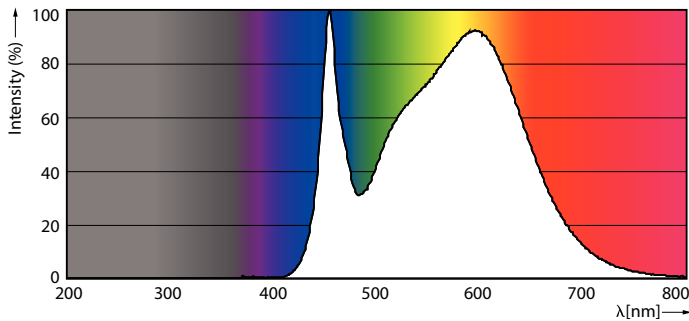

Photometric data

LEDtube PLC 13H 5.5W G24Q 840 15D ND