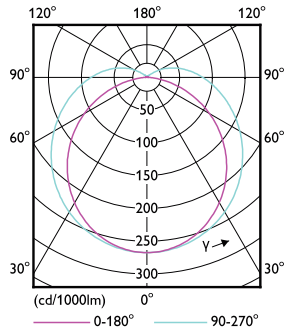

Photometric data

LEDtube PLC 13H 5W GX23-2 827 15D ND