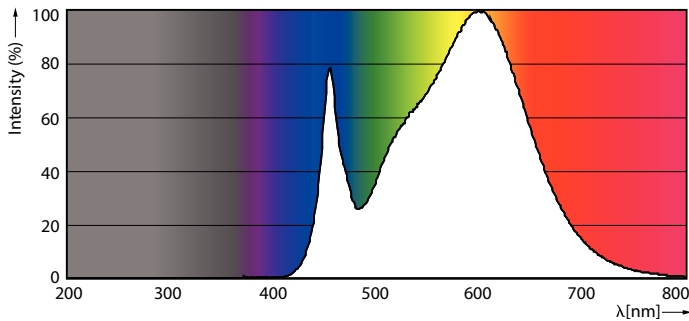

Photometric data

General Lighting Data

LEDtube PLC 13H 5.5W G24Q 835 15D ND