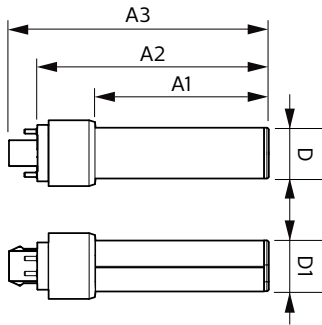

LED InstantFit Lamps

5.5PL-C/LED/13H/835/IF5/P/4P 20/1

Philips LED T8 InstantFit Lamps are an ideal energy saving choice for existing linear fluorescent fixtures.

Product data

General Information	
Cap-Base	G24Q [G24q]
Nominal Lifetime (Nom)	50000 h
Switching Cycle	50000X
B50L70	50000 h
Light Technical	
Color Code	835 [CCT of 3500K]
Beam Angle (Nom)	150 °
Initial lumen (Nom)	550 lm
Luminous Flux (Rated) (Nom)	550 lm
Rated Beam Angle	150 °
Correlated Color Temperature (Nom)	3500 K
Color Consistency	<6
Color Rendering Index (Nom)	82
LLMF At End Of Nominal Lifetime (Nom)	70 %
Operating and Electrical	
Input Frequency	25000-100000 Hz
Power (Rated) (Nom)	5.5 W
Lamp Current (Max)	280 mA
Lamp Current (Min)	130 mA
Starting Time (Nom)	0.5 s
Warm Up Time to 60% Light (Nom)	0.5 s
Power Factor (Nom)	0.9

Voltage (Nom)	14-60 V
Temperature	
T-Ambient (Max)	45 °C
T-Ambient (Min)	-20 °C
T-Storage (Max)	65 °C
T-Storage (Min)	-40 °C
T-Case Maximum (Nom)	75 °C
Controls and Dimming	
Dimmable	No
Mechanical and Housing	
Height	27 mm
Approval and Application	
Energy Saving Product	Yes
Approbation Marks	UL certificate RoHS compliance
Product Data	
Order product name	5.5PL-C/LED/13H/835/IF5/P/4P 20/1
EAN/UPC - Product	046677532413
Order code	532416
Numerator - Quantity Per Pack	1
Numerator - Packs per outer box	20

LED InstantFit Lamps

Material Nr. (12NC)	929001885504
Net Weight (Piece)	0.060 kg
Model Number	9290018855

Warnings and Safety

- Perform a visual inspection to ensure lamp holders (or sockets) are not damaged or loose. If the lamp holders (or sockets) are damaged, corroded, charred, blackened or loose, contact a qualified electrician for proper replacement.
- Please refer to the ballast compatibility guide located at www.philips.com/instantfit.

Dimensional drawing

PLED PLC-H 5-13W 580lm 3500K G24q

Product	D	D1	A1	A2	A3
5.5PL-C/LED/13H/835/IF5/P/4P 20/1	27 mm	27 mm	91.5 mm	122.4 mm	137.4 mm

Photometric data

General Lighting Data

LEDtube PLC 13H 5.5W G24Q 835 15D ND