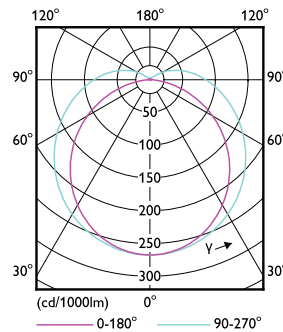

Dimensional drawing

PLED PLC-H 5-13W 580lm 3500K G24q

Product	D	D1	A1	A2	A3
5.5PL-C/LED/13H/835/IF5/P/4P 20/1	27 mm	27 mm	91.5 mm	122.4 mm	137.4 mm

Photometric data

General Lighting Data

LEDtube PLC 13H 5.5W G24Q 835 15D ND