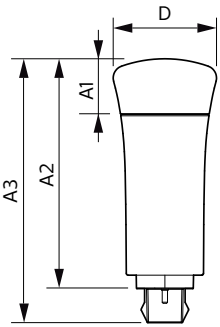

LED InstantFit Lamps

5PL-C/LED/13V/840/IF5/P/2P 20/1

Philips LED T8 InstantFit Lamps are an ideal energy saving choice for existing linear fluorescent fixtures.

Product data

General Information	
Cap-Base	GX23-2 [GX23-2]
Nominal Lifetime (Nom)	50000 h
Switching Cycle	50000X
B50L70	50000 h
Light Technical	
Color Code	840 [CCT of 4000K]
Beam Angle (Nom)	150 °
Luminous Flux (Nom)	580 lm
Luminous Flux (Rated) (Nom)	580 lm
Rated Beam Angle	150 °
Correlated Color Temperature (Nom)	4000 K
Color Consistency	<6
Color Rendering Index (Nom)	82
LLMF At End Of Nominal Lifetime (Nom)	70 %
Operating and Electrical	
Input Frequency	50 to 60 Hz
Power (Rated) (Nom)	5 W
Lamp Current (Max)	50 mA
Lamp Current (Min)	15 mA
Starting Time (Nom)	0.5 s
Warm Up Time to 60% Light (Nom)	0.5 s
Power Factor (Nom)	0.9

Voltage (Nom)	120-277 V
Temperature	
T-Ambient (Max)	45 °C
T-Ambient (Min)	-20 °C
T-Storage (Max)	65 °C
T-Storage (Min)	-40 °C
T-Case Maximum (Nom)	70 °C
Controls and Dimming	
Dimmable	No
Mechanical and Housing	
Product Length	100 mm
Approval and Application	
Energy Saving Product	Yes
Approval Marks	UL certificate RoHS compliance
Product Data	
Order product name	5PL-C/LED/13V/840/IF5/P/2P 20/1
EAN/UPC - Product	046677532383
Order code	929001885204
Numerator - Quantity Per Pack	1
Numerator - Packs per outer box	20

Dimensional drawing

Product	D	A1	A2	A3
5PL-C/LED/13V/840/IF5/P/2P 20/1	45.7 mm	24.6 mm	101.6 mm	117.6 mm

PLED PLC-V 5-13W 580lm 4000K G24d

Photometric data

LEDtube PLC 13V 5W GX23-2 840 15D ND

LEDtube PLC 13V 5W GX23-2 827 15D ND