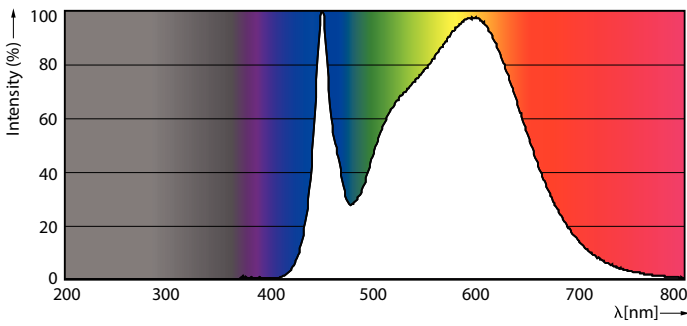

Photometric data

LEDtube PLC 13V 5W GX23-2 840 15D ND