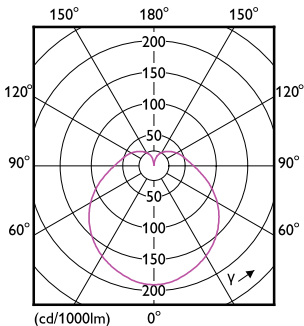

LED InstantFit Lamps

5PL-C/LED/13V/840/IF5/P/2P 20/1

Philips LED T8 InstantFit Lamps are an ideal energy saving choice for existing linear fluorescent fixtures.

Product data

General Information	
Cap-Base	GX23-2 [GX23-2]
Nominal Lifetime (Nom)	50000 h
Switching Cycle	50000X
B50L70	50000 h
Light Technical	
Color Code	840 [CCT of 4000K]
Beam Angle (Nom)	150 °
Luminous Flux (Nom)	580 lm
Luminous Flux (Rated) (Nom)	580 lm
Rated Beam Angle	150 °
Correlated Color Temperature (Nom)	4000 K
Color Consistency	<6
Color Rendering Index (Nom)	82
LLMF At End Of Nominal Lifetime (Nom)	70 %
Operating and Electrical	
Input Frequency	50 to 60 Hz
Power (Rated) (Nom)	5 W
Lamp Current (Max)	50 mA
Lamp Current (Min)	15 mA
Starting Time (Nom)	0.5 s
Warm Up Time to 60% Light (Nom)	0.5 s
Power Factor (Nom)	0.9

Dimensional drawing

Product	D	A1	A2	A3
5PL-C/LED/13V/840/IF5/P/2P 20/1	45.7 mm	24.6 mm	101.6 mm	117.6 mm

PLED PLC-V 5-13W 580lm 4000K G24d

Photometric data

LEDtube PLC 13V 5W GX23-2 840 15D ND

LEDtube PLC 13V 5W GX23-2 827 15D ND