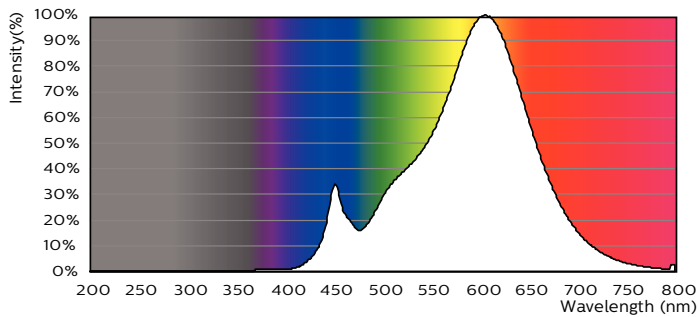

Photometric data

LEDtube PLS 5W GX23 827 2P 12D ND