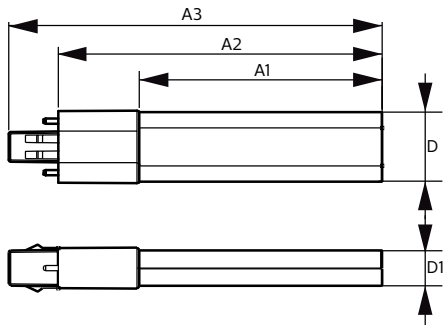

LED InstantFit Lamps

Material Nr. (12NC)	929001862804
Net Weight (Piece)	0.043 kg

Warnings and Safety

- Philips LED T8 InstantFit lamps will only operate properly on compatible instant-start ballasts. Please refer to the Philips LED T8 InstantFit Installation Guide, which can be obtained through your local Philips Sales Representative, or visit www.philips.com/tled

Dimensional drawing

Product	D	D1	A1	A2	A3
5PL-S/LED/13H/827/IF5/P/2P 20/1	31.1 mm	15.8 mm	108 mm	144 mm	166 mm

PLED PLS 120-277V 5-13W 580lm 2700K GX23