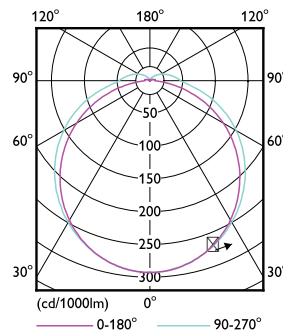

LEDtube PLS 5W GX23 827 2P 12D ND