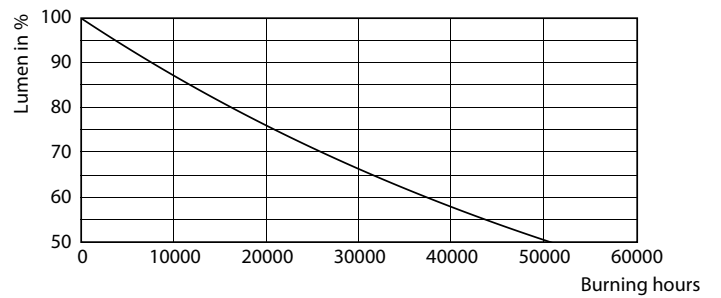

Product data

General Information	
Cap-Base	E26 [Single Contact Medium Screw]
Nominal Lifetime (Nom)	25000 h
Switching Cycle	25000X
Technical Type	14-120W
Light Technical	
Color Code	827 [CCT of 2700K]
Beam Angle (Nom)	25 °
Initial lumen (Nom)	1150 lm
Luminous Flux (Rated) (Nom)	1150 lm
Luminous Intensity (Nom)	5700 cd
Color Designation	Warm White (WW)
Rated Beam Angle	25 °
Correlated Color Temperature (Nom)	2700 K
Luminous Efficacy (rated) (Nom)	82.00 lm/W
Color Consistency	<6
Color Rendering Index (Nom)	80
LLMF At End Of Nominal Lifetime (Nom)	70 %
Operating and Electrical	
Input Frequency	50 to 60 Hz
Power (Rated) (Nom)	14 W
Lamp Current (Nom)	120 mA

PAR38 LED

Photometric data

14-120W E26 PAR38

Lifetime

14-120W E26 PAR38

14-120W E26 PAR38