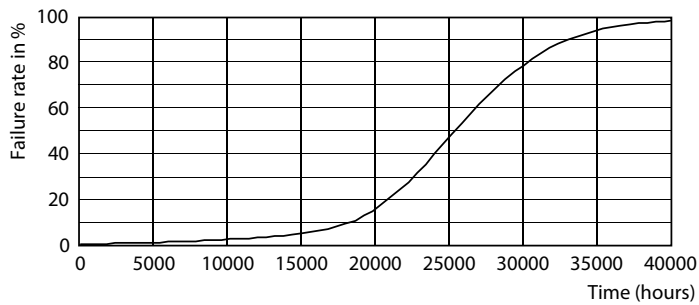

Lifetime

14-120W E26 PAR38