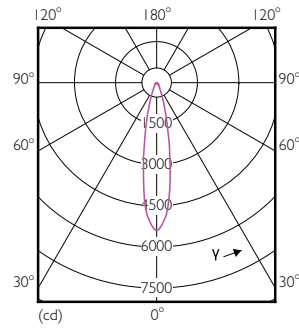

14-120W E26 PAR38 25D 827 2700K