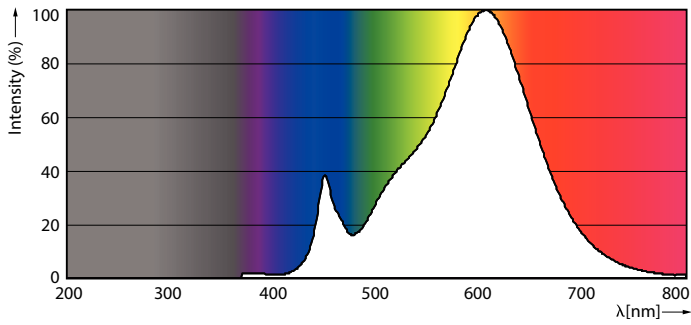

PAR38 LED

Photometric data

14-120W E26 PAR38