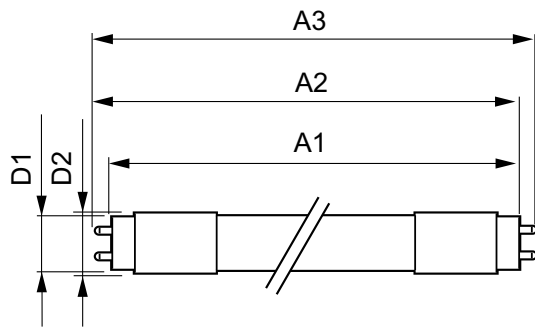

### Product data

General Information		Voltage (Nom)	
Cap-Base	G13 [ Medium Bi-Pin Fluorescent]	120-277, 347 V	
Main Application	Industrial	Temperature	
Nominal Lifetime (Nom)	50000 h	T-Ambient (Max)	45 °C
Switching Cycle	50000X	T-Ambient (Min)	-20 °C
B50L70	50000 h	T-Storage (Max)	65 °C
		T-Storage (Min)	-40 °C
		T-Case Maximum (Nom)	45 °C
Light Technical		Controls and Dimming	
Color Code	830 [ CCT of 3000K]	Dimmable	No
Initial lumen (Nom)	2000 lm	Mechanical and Housing	
Luminous Flux (Rated) (Nom)	2000 lm	Product Length	1200 mm
Correlated Color Temperature (Nom)	3000 K	Approval and Application	
Color Consistency	<6	DesignLights Consortium Qualified Product List	DesignLights Consortium Qualified Product List
Color Rendering Index (Nom)	82	Energy Saving Product	Yes
LLMF At End Of Nominal Lifetime (Nom)	70 %	Approbation Marks	UL certificate RoHS compliance
Operating and Electrical		Product Data	
Input Frequency	50 to 60 Hz	Order product name	14T8/48-3000 IF 10/1 ROT
Power (Rated) (Nom)	14 W	EAN/UPC - Product	046677472689
Lamp Current (Nom)	180 mA	Order code	468652
Starting Time (Nom)	0.5 s		
Warm Up Time to 60% Light (Nom)	0.5 s		
Power Factor (Nom)	0.9		

# LED InstantFit Lamps

Numerator - Quantity Per Pack	1
Numerator - Packs per outer box	10
Material Nr. (12NC)	929001303304
Net Weight (Piece)	0.230 kg

Model Number	9290013033
--------------	------------

## Dimensional drawing

Product	D1	D2	A1	A2	A3
14T8/48-3000 IF 10/1 ROT	25.68 mm	26.3 mm	1198 mm	1205 mm	1212 mm

TLED 1200mm 120V 14-32W 2000lm 3000K G13