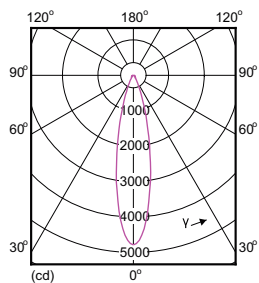

Light Distribution Diagrams

PAR38 120V 17-90W 1200lm 8D 3000K E26 D

PAR38 120V 17-120W 25D 3000K E26 D WH

PAR38 120V 17-120W 40D 3000K E26 D

PAR38 120V 17-120W 25D 3000K E26 D BL

PAR38 LED

Light Distribution Diagrams