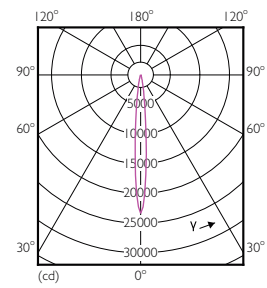

PAR38_17W_1150lm 8D 2700K_E26