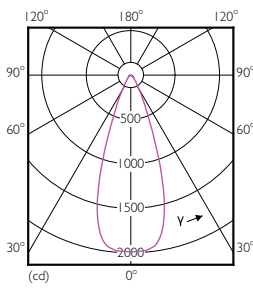

LED Classic PAR38 14W E26 835 F25

LED Classic PAR38 12W E26 835 F40