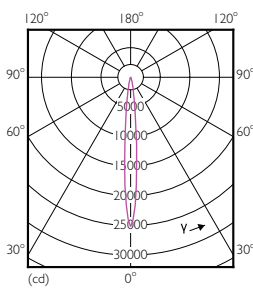

PAR38 17W 1300lm 8D 4000K E26