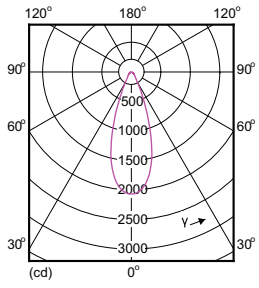

Light Distribution Diagrams

PAR38 120V 17-90W 1200lm 8D 3000K E26 D

PAR38 120V 17-120W 25D 3000K E26 D WH

PAR38 120V 17-120W 40D 3000K E26 D

PAR38 120V 17-120W 25D 3000K E26 D BL

PAR38 LED

Light Distribution Diagrams