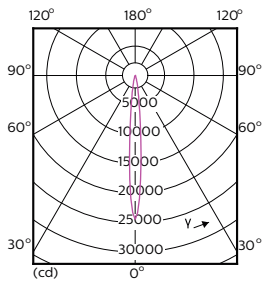

Light Distribution Diagrams

PAR38 120V 17-90W 1200lm 8D 3000K E26 D