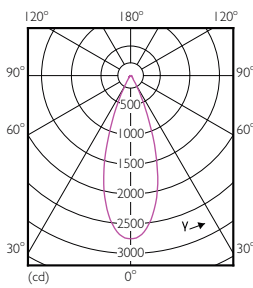

PAR38_17W_1150lm 40D 2700K_E26