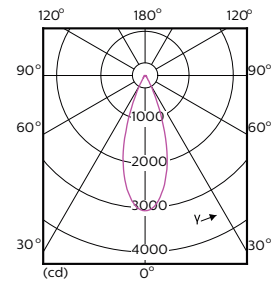

PAR38 120V 17-120W 40D 3000K E26 D