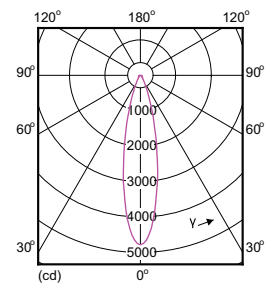

Light Distribution Diagrams

PAR38 120V 17-90W 1200lm 8D 3000K E26 D

PAR38 120V 17-120W 25D 3000K E26 D WH

PAR38 120V 17-120W 40D 3000K E26 D

PAR38 120V 17-120W 25D 3000K E26 D BL

PAR38 LED

Light Distribution Diagrams