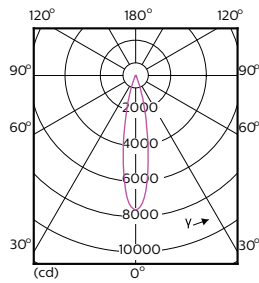

PAR38 120V 17-120W 25D 3000K E26 D WH