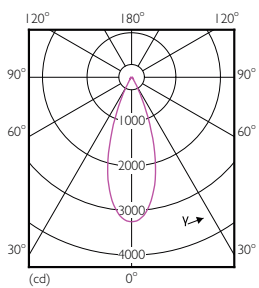

PAR38 17W 1300lm 40D 4000K E26