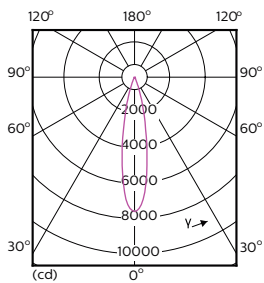

Light Distribution Diagrams

PAR38 120V 17-90W 1200lm 8D 3000K E26 D

PAR38 120V 17-120W 25D 3000K E26 D WH

PAR38 120V 17-120W 40D 3000K E26 D

PAR38 120V 17-120W 25D 3000K E26 D BL

PAR38 LED

Light Distribution Diagrams