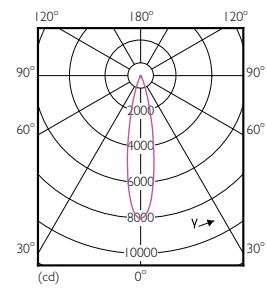

PAR38 17W 1300lm 25D 4000K E26