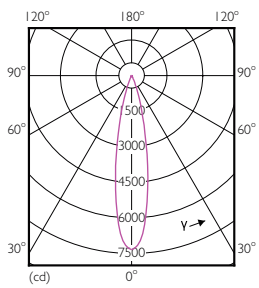

PAR38_17W_1150lm 25D 2700K_E26