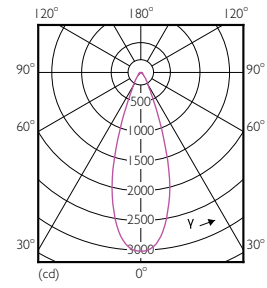

LED Classic PAR38 14W E26 835 F40