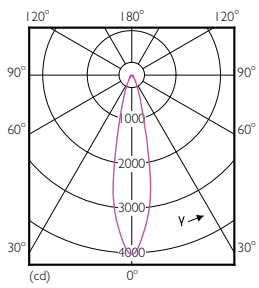

LED Classic PAR38 12W E26 835 F25