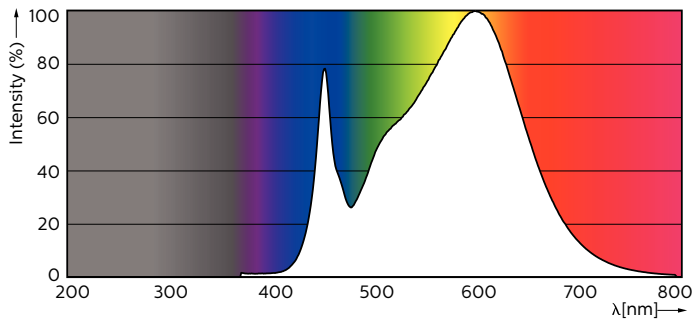

Photometric data

LEDtube 1200mm 14W G13 835 2000lm