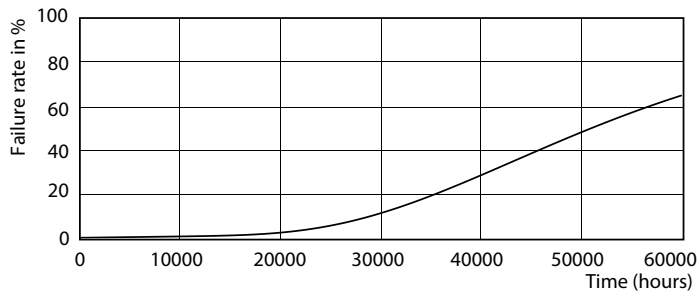

MasterConnect LEDtube InstantFit T8

Photometric data

Lifetime

LEDtube 1200mm 14W G13 2000lm

LEDtube 1200mm 14W G13 2000lm