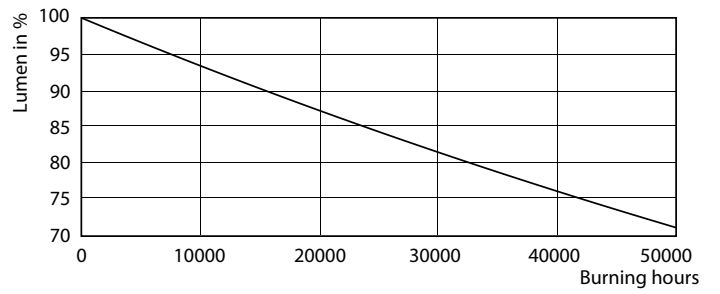

MasterConnect LEDtube InstantFit T8

Photometric data

Lifetime

LEDtube 1200mm 14W G13 2000lm

LEDtube 1200mm 14W G13 2000lm