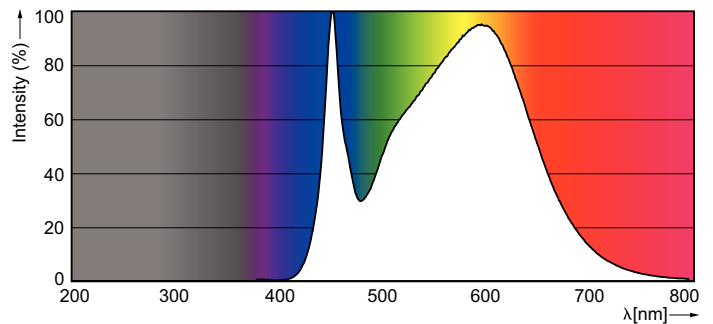

LED InstantFit Lamps

8.5T8 LED/24-4000 20/1 DC Driver

Philips LED T8 InstantFit Lamps are an ideal energy saving choice for existing linear fluorescent fixtures.

Product data

General Information		Voltage (Nom)	
Cap-Base	G13 [Medium Bi-Pin Fluorescent]	24-27 V	
Main Application	Industrial	Temperature	
Nominal Lifetime (Nom)	50000 h	T-Ambient (Max)	45 °C
Switching Cycle	50000X	T-Ambient (Min)	-20 °C
B50L70	50000 h	T-Storage (Max)	65 °C
		T-Storage (Min)	-40 °C
Light Technical		T-Case Maximum (Nom)	45 °C
Color Code	840 [CCT of 4000K]	Controls and Dimming	
Beam Angle (Nom)	160 °	Dimmable	Yes
Luminous Flux (Nom)	1050 lm	Mechanical and Housing	
Luminous Flux (Rated) (Nom)	1050 lm	Product Length	600 mm
Rated Beam Angle	160 °	Approval and Application	
Correlated Color Temperature (Nom)	4000 K	Energy Saving Product	Yes
Color Consistency	<6	Suitable For Accent Lighting	No
Color Rendering Index (Nom)	82	Energy Efficiency Label (EEL)	E
LLMF At End Of Nominal Lifetime (Nom)	70 %	Approval Marks	CE marking UL certificate RoHS compliance KEMA Keur certificate
Operating and Electrical		Energy Consumption kWh/1000 h	11.5 kWh
Input Frequency	50 to 60 Hz	Product Data	
Power (Rated) (Nom)	8.5 W	Order product name	8.5T8 LED/24-4000 20/1 DC Driver
Lamp Current (Nom)	340 mA		
Starting Time (Nom)	0.5 s		
Warm Up Time to 60% Light (Nom)	instant full light s		
Power Factor (Nom)	0.9		

Dimensional drawing

LEDtube 600mm 8.5W/840

Product	D1	D2	A1	A2	A3
8.5T8 LED/24-4000 20/1 DC Driver	25.68 mm	28 mm	588.5 mm	595.5 mm	602.5 mm

Photometric data

LEDtube 600 mm 8.5 W /840

LED InstantFit T8 1200mm 16.5 W, 600mm 8.5 W /840