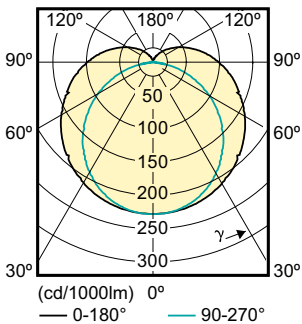

LED InstantFit Lamps

8.5T8 LED/24-4000 20/1 DC Driver

Philips LED T8 InstantFit Lamps are an ideal energy saving choice for existing linear fluorescent fixtures.

Product data

General Information		Voltage (Nom)	
Cap-Base	G13 [Medium Bi-Pin Fluorescent]	24-27 V	
Main Application	Industrial	Temperature	
Nominal Lifetime (Nom)	50000 h	T-Ambient (Max)	45 °C
Switching Cycle	50000X	T-Ambient (Min)	-20 °C
B50L70	50000 h	T-Storage (Max)	65 °C
		T-Storage (Min)	-40 °C
Light Technical		T-Case Maximum (Nom)	45 °C
Color Code	840 [CCT of 4000K]	Controls and Dimming	
Beam Angle (Nom)	160 °	Dimmable	Yes
Luminous Flux (Nom)	1050 lm	Mechanical and Housing	
Luminous Flux (Rated) (Nom)	1050 lm	Product Length	600 mm
Rated Beam Angle	160 °	Approval and Application	
Correlated Color Temperature (Nom)	4000 K	Energy Saving Product	Yes
Color Consistency	<6	Suitable For Accent Lighting	No
Color Rendering Index (Nom)	82	Energy Efficiency Label (EEL)	E
LLMF At End Of Nominal Lifetime (Nom)	70 %	Approval Marks	CE marking UL certificate RoHS compliance KEMA Keur certificate
Operating and Electrical		Energy Consumption kWh/1000 h	11.5 kWh
Input Frequency	50 to 60 Hz	Product Data	
Power (Rated) (Nom)	8.5 W	Order product name	8.5T8 LED/24-4000 20/1 DC Driver
Lamp Current (Nom)	340 mA		
Starting Time (Nom)	0.5 s		
Warm Up Time to 60% Light (Nom)	instant full light s		
Power Factor (Nom)	0.9		

Dimensional drawing

LEDtube 600mm 8.5W/840

Product	D1	D2	A1	A2	A3
8.5T8 LED/24-4000 20/1 DC Driver	25.68 mm	28 mm	588.5 mm	595.5 mm	602.5 mm

Photometric data

LEDtube 600 mm 8.5 W /840

LED InstantFit T8 1200mm 16.5 W, 600mm 8.5 W /840