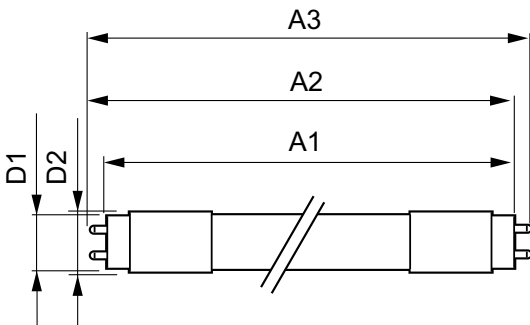

LED InstantFit Lamps

8.5T8 LED/24-4000 20/1 DC Driver

Philips LED T8 InstantFit Lamps are an ideal energy saving choice for existing linear fluorescent fixtures.

Product data

General Information		Voltage (Nom)	
Cap-Base	G13 [Medium Bi-Pin Fluorescent]	24-27 V	
Main Application	Industrial	Temperature	
Nominal Lifetime (Nom)	50000 h	T-Ambient (Max)	45 °C
Switching Cycle	50000X	T-Ambient (Min)	-20 °C
B50L70	50000 h	T-Storage (Max)	65 °C
		T-Storage (Min)	-40 °C
Light Technical		T-Case Maximum (Nom)	45 °C
Color Code	840 [CCT of 4000K]	Controls and Dimming	
Beam Angle (Nom)	160 °	Dimmable	Yes
Luminous Flux (Nom)	1050 lm	Mechanical and Housing	
Luminous Flux (Rated) (Nom)	1050 lm	Product Length	600 mm
Rated Beam Angle	160 °	Approval and Application	
Correlated Color Temperature (Nom)	4000 K	Energy Saving Product	Yes
Color Consistency	<6	Suitable For Accent Lighting	No
Color Rendering Index (Nom)	82	Energy Efficiency Label (EEL)	E
LLMF At End Of Nominal Lifetime (Nom)	70 %	Approval Marks	CE marking UL certificate RoHS compliance KEMA Keur certificate
Operating and Electrical		Energy Consumption kWh/1000 h	11.5 kWh
Input Frequency	50 to 60 Hz	Product Data	
Power (Rated) (Nom)	8.5 W	Order product name	8.5T8 LED/24-4000 20/1 DC Driver
Lamp Current (Nom)	340 mA		
Starting Time (Nom)	0.5 s		
Warm Up Time to 60% Light (Nom)	instant full light s		
Power Factor (Nom)	0.9		

LED InstantFit Lamps

EAN/UPC - Product	046677458133
Order code	929001175204
Numerator - Quantity Per Pack	1
Numerator - Packs per outer box	20

Material Nr. (12NC)	929001175204
Net Weight (Piece)	0.100 kg

Dimensional drawing

LEDtube 600mm 8.5W/840

Product	D1	D2	A1	A2	A3
8.5T8 LED/24-4000 20/1 DC Driver	25.68 mm	28 mm	588.5 mm	595.5 mm	602.5 mm

Photometric data

LEDtube 600 mm 8.5 W /840

LED InstantFit T8 1200mm 16.5 W, 600mm 8.5 W /840