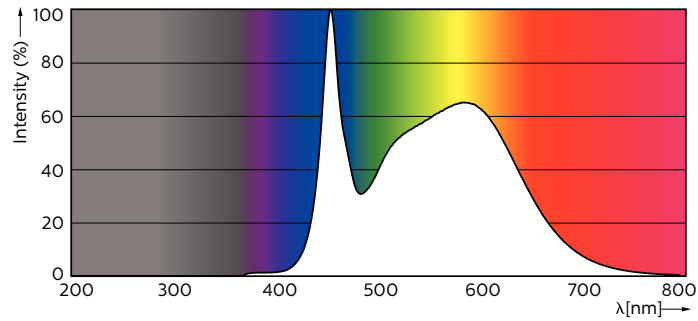

Photometric data

LEDtube 1200mm 17W G13 850 2100lm