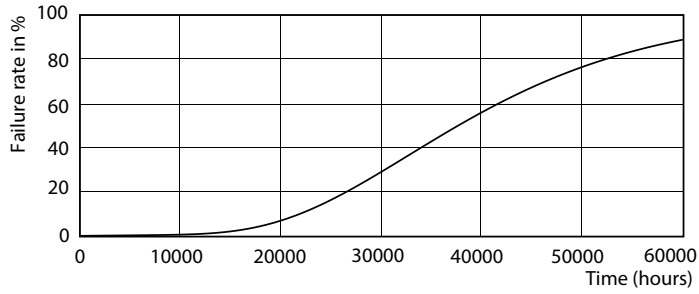

CorePro LEDtube InstantFit T8

Lifetime