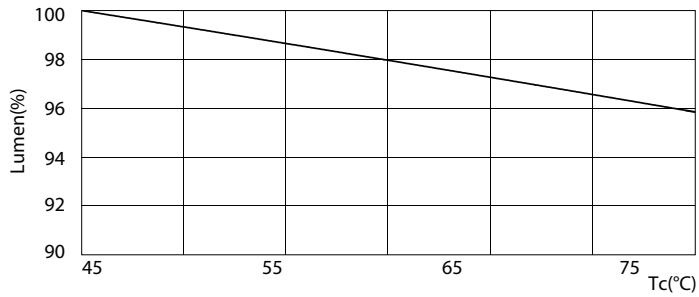

LEDtube 1200mm 17W G13 2100lm

LEDtube 1200mm 17W G13 2100lm