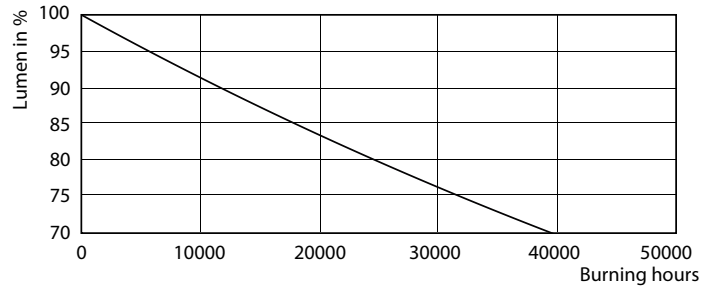

CorePro LEDtube InstantFit T8

Lifetime