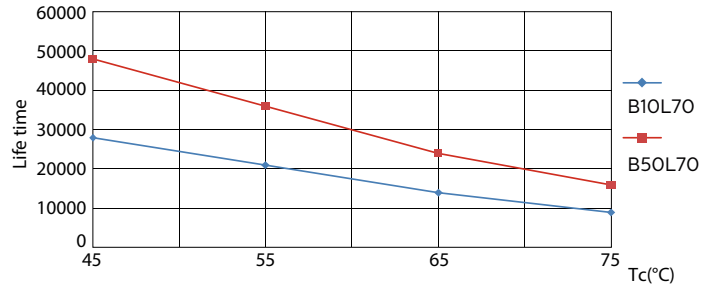

LEDtube 1200mm 17W G13 2100lm

LEDtube 1200mm 17W G13 2100lm