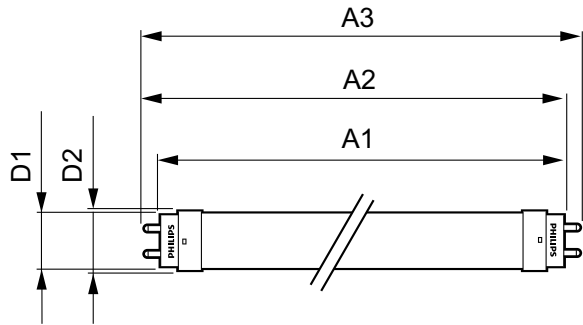

## Product data

General Information		Starting Time (Nom)	
Cap-Base	G13 [ Medium Bi-Pin Fluorescent]		0.5 s
Nominal Lifetime (Nom)	36000 h	Warm Up Time to 60% Light (Nom)	0.5 s
Switching Cycle	50000X	Power Factor (Nom)	0.9
B50L70	36000 h	Voltage (Nom)	120-277, 347 V
Light Technical		Temperature	
Color Code	850 [ CCT of 5000K]	T-Ambient (Max)	45 °C
Beam Angle (Nom)	240 °	T-Ambient (Min)	-20 °C
Initial lumen (Nom)	2100 lm	T-Storage (Max)	65 °C
Luminous Flux (Rated) (Nom)	2100 lm	T-Storage (Min)	-40 °C
Rated Beam Angle	240 °	T-Case Maximum (Nom)	60 °C
Correlated Color Temperature (Nom)	5000 K	Controls and Dimming	
Color Consistency	<6	Dimmable	No
Color Rendering Index (Nom)	80	Mechanical and Housing	
LLMF At End Of Nominal Lifetime (Nom)	70 %	Product Length	1200 mm
Operating and Electrical		Approval and Application	
Input Frequency	20000-120000 Hz	Energy Saving Product	Yes
Power (Rated) (Nom)	17 W	Energy Efficiency Label (EEL)	Not applicable
Lamp Current (Max)	260 mA		
Lamp Current (Min)	80 mA		

# CorePro LEDtube InstantFit T8

Approbation Marks	UL certificate RoHS compliance
<b>Product Data</b>	
Order product name	17T8 LED/48-5000 IF G 10/1
EAN/UPC - Product	046677452414
Order code	456574
Numerator - Quantity Per Pack	1

## Dimensional drawing

17T8 LED/48-5000 IF G 10/1

Product	D1	D2	A1	A2	A3
17T8 LED/48-5000 IF G 10/1	25.7 mm	28 mm	1198 mm	1205 mm	1212 mm

## Photometric data

LEDtube 1200mm 17W G13 850 2100lm

LEDtube 1200mm 17W G13 2100lm