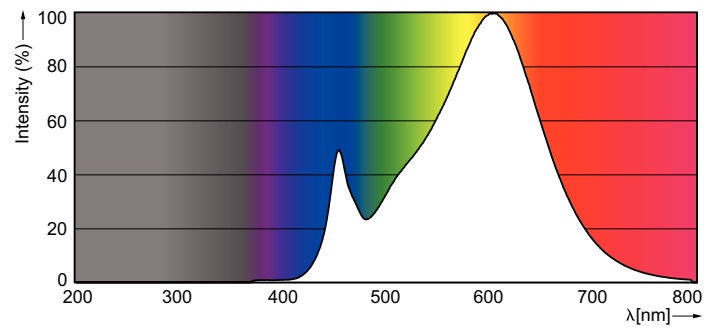

LEDtube 600 mm 8.5 W /830