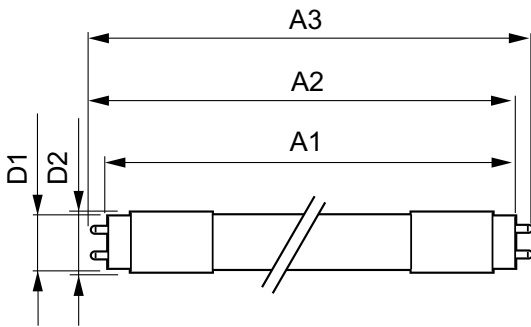

### Product data

General Information		Power Factor (Nom)	0.9
Cap-Base	G13 [ Medium Bi-Pin Fluorescent]	Voltage (Nom)	120-277 V
Main Application	Industrial	<b>Temperature</b>	
Nominal Lifetime (Nom)	40000 h	T-Ambient (Max)	45 °C
Switching Cycle	50000X	T-Ambient (Min)	-20 °C
B50L70	40000 h	T-Storage (Max)	65 °C
<b>Light Technical</b>		T-Storage (Min)	-40 °C
Color Code	830 [ CCT of 3000K]	T-Case Maximum (Nom)	50 °C
Beam Angle (Nom)	160 °	<b>Controls and Dimming</b>	
Luminous Flux (Nom)	950 lm	Dimmable	No
Luminous Flux (Rated) (Nom)	950 lm	<b>Mechanical and Housing</b>	
Rated Beam Angle	160 °	Product Length	600 mm
Correlated Color Temperature (Nom)	3000 K	<b>Approval and Application</b>	
Color Consistency	<6	Energy Saving Product	Yes
Color Rendering Index (Nom)	83	Suitable For Accent Lighting	No
LLMF At End Of Nominal Lifetime (Nom)	70 %	Energy Efficiency Label (EEL)	A+
<b>Operating and Electrical</b>		Approval Marks	CE marking UL certificate RoHS compliance KEMA Keur certificate
Input Frequency	50 to 60 Hz	Energy Consumption kWh/1000 h	10.5 kWh
Power (Rated) (Nom)	8.5 W		
Lamp Current (Nom)	115 mA		
Starting Time (Nom)	0.5 s		
Warm Up Time to 60% Light (Nom)	instant full light s		

## Dimensional drawing

LEDtube 600mm 8.5W/830

Product	D1	D2	A1	A2	A3
8.5T8/24-3000 IF 10/1	25.68 mm	28 mm	588.5 mm	595.5 mm	602.5 mm

## Photometric data

LEDtube 600 mm 8.5 W /830

LEDtube 600 mm 8.5 W /830