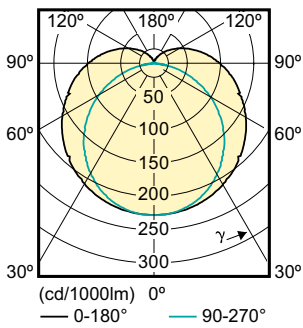

### Product data

General Information		Power Factor (Nom)	0.9
Cap-Base	G13 [ Medium Bi-Pin Fluorescent]	Voltage (Nom)	120-277 V
Main Application	Industrial	<b>Temperature</b>	
Nominal Lifetime (Nom)	40000 h	T-Ambient (Max)	45 °C
Switching Cycle	50000X	T-Ambient (Min)	-20 °C
B50L70	40000 h	T-Storage (Max)	65 °C
<b>Light Technical</b>		T-Storage (Min)	-40 °C
Color Code	830 [ CCT of 3000K]	T-Case Maximum (Nom)	50 °C
Beam Angle (Nom)	160 °	<b>Controls and Dimming</b>	
Luminous Flux (Nom)	950 lm	Dimmable	No
Luminous Flux (Rated) (Nom)	950 lm	<b>Mechanical and Housing</b>	
Rated Beam Angle	160 °	Product Length	600 mm
Correlated Color Temperature (Nom)	3000 K	<b>Approval and Application</b>	
Color Consistency	<6	Energy Saving Product	Yes
Color Rendering Index (Nom)	83	Suitable For Accent Lighting	No
LLMF At End Of Nominal Lifetime (Nom)	70 %	Energy Efficiency Label (EEL)	A+
<b>Operating and Electrical</b>		Approval Marks	CE marking UL certificate RoHS compliance KEMA Keur certificate
Input Frequency	50 to 60 Hz	Energy Consumption kWh/1000 h	10.5 kWh
Power (Rated) (Nom)	8.5 W		
Lamp Current (Nom)	115 mA		
Starting Time (Nom)	0.5 s		
Warm Up Time to 60% Light (Nom)	instant full light s		

## Dimensional drawing

LEDtube 600mm 8.5W/830

Product	D1	D2	A1	A2	A3
8.5T8/24-3000 IF 10/1	25.68 mm	28 mm	588.5 mm	595.5 mm	602.5 mm

## Photometric data

LEDtube 600 mm 8.5 W /830

LEDtube 600 mm 8.5 W /830