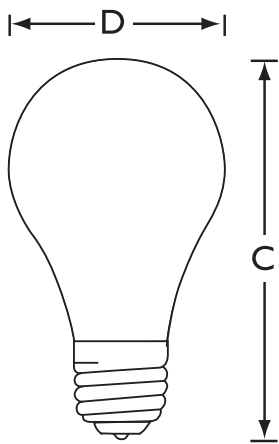

Dimensional drawing

A19

25W A19 TRPYE

Product	C (Max)	D (Norm)
Std 25W E26 120V A19 TRPYE	3.938	2.375

© 2015 Koninklijke Philips N.V. (Royal Philips)
All rights reserved.

Specifications are subject to change without notice. Trademarks are the property of Koninklijke Philips N.V. (Royal Philips) or their respective owners.

www.philips.com/lighting

2015, August 29
data subject to change