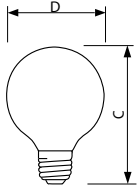

DuraMax Deco Globe

Dimensional drawing

Product

25G25/W/LL 120V 4/3

25W E26 120V G25 WH LL