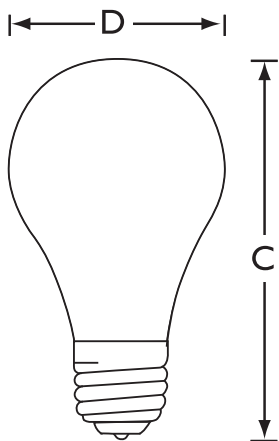

Colors

25W A19 TRPRE

Philips Family of Colored A19 bulbs are ideal for holiday, party or special effects lighting.

Product data

• General Characteristics

Base	Medium [Single Contact Medium Screw]
Base Information	Aluminum [Aluminum Base]
Bulb	A19
Bulb Finish	Transparent Red
Filament Shape	C-9 [Pendant]
Operating Position	Universal [Any or Universal (U)]
Main Application	General Lighting
Atmosphere	Vacuum [Vacuum]

• Electrical Characteristics

Watts	25 W
Voltage	120 V

• Product Dimensions

Light Center Length L	2.559 in
--------------------------	----------

Max Overall Length (MOL) - C	3.938 (max) in
Diameter D	2.375 in

• Product Data

Product number	427583
Full product name	25W A19 TRPRE
Short product name	25A/TR 120V 6/1 TP
Pieces per Sku	1
eop_pck_cfg	6
Skus/Case	6
Bar code on pack	46677144227
Bar code on case	50046677427585
Logistics code(s)	925275736301
eop_net_weight_pp	0.020 kg

PHILIPS

Dimensional drawing

A19

E26

25W A19 TRPRE

Product	C (Max)	D (Norm)
Std 25W E26 120V A19 TRPRE	3.938	2.375

© 2015 Koninklijke Philips N.V. (Royal Philips)
All rights reserved.

Specifications are subject to change without notice. Trademarks are the property of Koninklijke Philips N.V. (Royal Philips) or their respective owners.