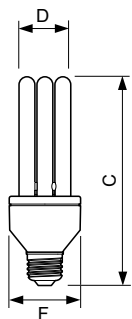

Energy Saver Universal

Dimensional drawing

Product

SLS 14W 827 120V/E26.1CT/6

CI-U-LPF 14W/827 E26 SLS ALTO ES