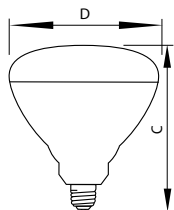

Reflector BR38 Flood

Dimensional drawing

Product

100PAR/1/R 120V 6/1 PK

100W E26 120V BR38 Red