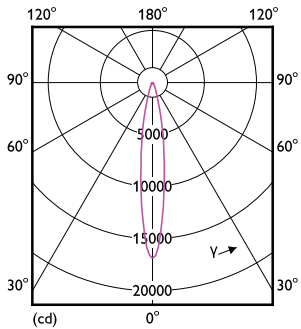

Photometric data

LEDspot 25,5 PAR30L 930 S15