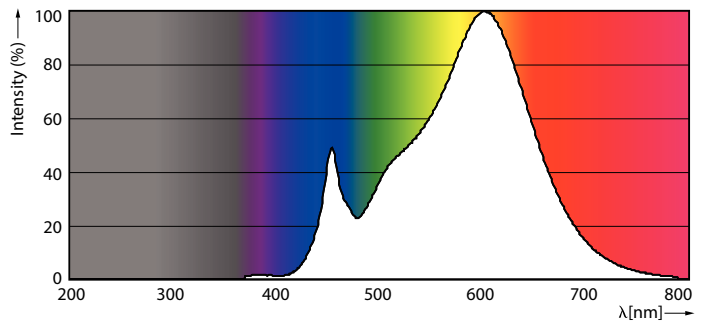

LEDspot PAR30 1FB

© 2020 Philips Lighting B.V. Page 11

LEDspot 25,5 PAR30L 930 S15