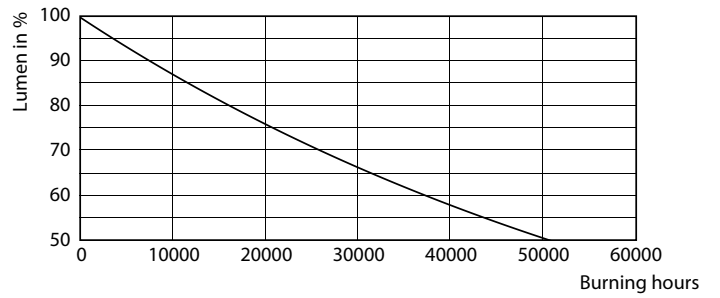

TrueForce High Lumen PAR

25.5PAR30L/PER/930/S15/ND/120-277V 6/1FB

Philips LED TrueForce PAR high lumen lamps are the perfect transition from CDM lamps to LED.

Product data

| General Information | | Wattage Equivalent | |
|---------------------------------------|------------------------------------|---------------------------------|---|
| Base | E26 [Single Contact Medium Screw] | Wattage Equivalent | 75 W |
| EU RoHS compliant | Yes | Starting Time (Nom) | 0.5 s |
| Nominal Lifetime (Nom) | 25000 h | Warm Up Time to 60% Light (Nom) | 0.5 s |
| Switching Cycle | 50000X | Power Factor (Nom) | 0.8 |
| Technical Type | 25.5-75W | Voltage (Nom) | 120-277 V |
| Light Technical | | Temperature | |
| Color Code | 930 [CCT of 3000K] | T-Case Maximum (Nom) | 95 °C |
| Beam Angle (Nom) | 15 ° | Controls and Dimming | |
| Initial lumen (Nom) | 2150 lm | Dimmable | No |
| Luminous Intensity (Nom) | 13500 cd | Approval and Application | |
| Color Designation | White (WH) | Suitable For Accent Lighting | Yes |
| Correlated Color Temperature (Nom) | 3000 K | Product Data | |
| Luminous Efficacy (rated) (Nom) | 84.00 lm/W | XUCDM.COPY.Product.Title | 25.5PAR30L/PER/930/S15/ND/120-277V 6/1FB |
| Color Consistency | <4 | EAN/UPC - Product | 046677534660 |
| Color Rendering Index (Nom) | 90 | Order code | 534669 |
| LLMF At End Of Nominal Lifetime (Nom) | 70 % | Numerator - Quantity Per Pack | 1 |
| Operating and Electrical | | Numerator - Packs per outer box | 6 |
| Input Frequency | 50 to 60 Hz | | |
| Power (Rated) (Nom) | 25.5 W | | |

Photometric data

LEDspot 25,5 PAR30L 930 S15

LEDspot PAR30 1FB

© 2020 Philips Lighting B.V. Page 11

LEDspot 25,5 PAR30L 930 S15

TrueForce High Lumen PAR

Lifetime

LEDspot PAR30 1FB