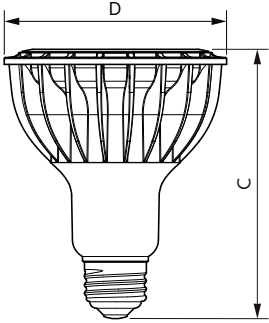

TrueForce High Lumen PAR

25.5PAR30L/PER/930/S15/ND/120-277V 6/1FB

Philips LED TrueForce PAR high lumen lamps are the perfect transition from CDM lamps to LED.

Product data

| General Information | | Wattage Equivalent | |
|---------------------------------------|------------------------------------|---------------------------------|---|
| Base | E26 [Single Contact Medium Screw] | Wattage Equivalent | 75 W |
| EU RoHS compliant | Yes | Starting Time (Nom) | 0.5 s |
| Nominal Lifetime (Nom) | 25000 h | Warm Up Time to 60% Light (Nom) | 0.5 s |
| Switching Cycle | 50000X | Power Factor (Nom) | 0.8 |
| Technical Type | 25.5-75W | Voltage (Nom) | 120-277 V |
| Light Technical | | Temperature | |
| Color Code | 930 [CCT of 3000K] | T-Case Maximum (Nom) | 95 °C |
| Beam Angle (Nom) | 15 ° | Controls and Dimming | |
| Initial lumen (Nom) | 2150 lm | Dimmable | No |
| Luminous Intensity (Nom) | 13500 cd | Approval and Application | |
| Color Designation | White (WH) | Suitable For Accent Lighting | Yes |
| Correlated Color Temperature (Nom) | 3000 K | Product Data | |
| Luminous Efficacy (rated) (Nom) | 84.00 lm/W | XUCDM.COPY.Product.Title | 25.5PAR30L/PER/930/S15/ND/120-277V 6/1FB |
| Color Consistency | <4 | EAN/UPC - Product | 046677534660 |
| Color Rendering Index (Nom) | 90 | Order code | 534669 |
| LLMF At End Of Nominal Lifetime (Nom) | 70 % | Numerator - Quantity Per Pack | 1 |
| Operating and Electrical | | Numerator - Packs per outer box | 6 |
| Input Frequency | 50 to 60 Hz | | |
| Power (Rated) (Nom) | 25.5 W | | |

TrueForce High Lumen PAR

| | |
|---------------------|--------------|
| Material Nr. (12NC) | 929001917204 |
| Net Weight (Piece) | 0.285 kg |

Dimensional drawing

PAR30L 27.5-W 2000lm 15D 3000K E26 ND

| |
|--|
| Product |
| 25.5PAR30L/PER/930/S15/ND/120-277V 6/1FB |