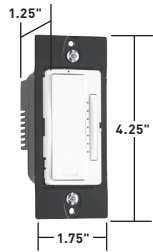

## radiant™ Multi-Location Dimmers

HCL453PMMW

The radiant™ collection is a step up from the standard with simple, classic options in wiring devices, home automation controls, and screwless wall plates that complement today's homes and hospitality settings.