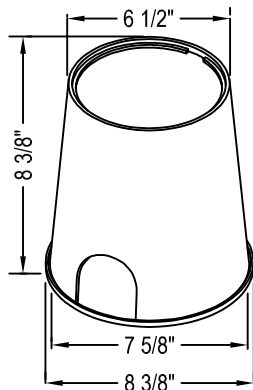

NDS, INC.  
 851 NORTH HARVARD AVE.  
 LINDSAY, CA 93247  
 TOLL FREE: 1-800-726-1994  
 PHONE: (559) 562-9888  
 FAX: (559) 562-4488  
 www.ndspro.com

PERSPECTIVE

PART NUMBER	DESCRIPTION - MARKING	COLOR (BOX/COVER)	PALLET QTY.	WEIGHT EA.	PRODUCT CLASS
<b>BOX &amp; COVER</b>					
107BC	6" ROUND BOX, ROUND OVERLAPPING COVER - ICV	BLACK/GREEN	250	1.50	20ND
107BCH	6" ROUND SNAP-IN VALVE BOX, ROUND SNAP-IN OVERLAPPING COVER - ICV	BLACK/GREEN	250	1.50	20ND
107BCW	6" ROUND BOX, OVERLAPPING SOLID PLASTIC COVER - WATER METER	BLACK/BLACK	250	1.50	20NM
107BC SAND	6" ROUND BOX, ROUND OVERLAPPING COVER - ICV	SAND/SAND	250	1.50	20ND
107EBC	6" ROUND EMITTER BOX, ROUND OVERLAPPING COVER - EMITTER BOX	BLACK/GREEN	250	1.50	20ND
107BCR	6" ROUND BOX, ROUND OVERLAPPING COVER - RECLAIMED WATER	BLACK/PURPLE	250	1.50	20ND
107PBCR	6" ROUND BOX, OVERLAPPING COVER - RECLAIMED WATER	PURPLE/PURPLE	250	1.50	20ND
107EBCR	6" ROUND EMITTER BOX, ROUND OVERLAPPING COVER - EMITTER BOX	BLACK/PURPLE	250	1.50	20ND
107BCS	6" ROUND BOX, OVERLAPPING COVER - SEWER	BLACK/GREEN	250	1.50	20NM
<b>COVER ONLY</b>					
107C	6" ROUND OVERLAPPING COVER - ICV	GREEN	800	0.40	20ND
107C SAND	6" ROUND OVERLAPPING COVER - ICV	SAND	800	0.40	20ND
107CH	6" ROUND SNAP-IN OVERLAPPING COVER - ICV	GREEN	1200	0.40	20ND
107CS	6" ROUND OVERLAPPING COVER - SEWER	GREEN	800	0.40	20NM
107CR	6" ROUND OVERLAPPING COVER - RECLAIMED WATER	PURPLE	800	0.40	20ND
107CW	6" ROUND OVERLAPPING COVER - WATER	GREEN	800	0.40	20NM
<b>BOX ONLY</b>					
107B	6" ROUND BOX	BLACK	250	1.10	20ND
107PB	6" ROUND BOX	PURPLE	250	1.10	20ND
107B SAND	6" ROUND BOX	SAND	250	1.10	20ND
106B	6" ROUND SNAP-IN VALVE BOX	BLACK	250	1.10	20ND
107EB	6" ROUND EMITTER BOX	BLACK	250	1.10	20ND

**NDS STANDARD SERIES VALVE BOXES**

6" ROUND - 107BC