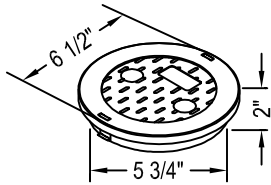

NDS, INC.  
 851 NORTH HARVARD AVE.  
 LINDSAY, CA 93247  
 TOLL FREE: 1-800-726-1994  
 PHONE: (559) 562-9888  
 FAX: (559) 562-4488  
 www.ndspro.com

PERSPECTIVE

PART NUMBER	DESCRIPTION - MARKING	COLOR (BOX/COVER)	PALLET QTY.	WEIGHT EA.	PRODUCT CLASS
<b>BOX &amp; COVER</b>					
107BC	6" ROUND BOX, ROUND OVERLAPPING COVER - ICV	BLACK/GREEN	250	1.50	20ND
107BCH	6" ROUND SNAP-IN VALVE BOX, ROUND SNAP-IN OVERLAPPING COVER - ICV	BLACK/GREEN	250	1.50	20ND
107BCW	6" ROUND BOX, OVERLAPPING SOLID PLASTIC COVER - WATER METER	BLACK/BLACK	250	1.50	20NM
107BC SAND	6" ROUND BOX, ROUND OVERLAPPING COVER - ICV	SAND/SAND	250	1.50	20ND
107EBC	6" ROUND EMITTER BOX, ROUND OVERLAPPING COVER - EMITTER BOX	BLACK/GREEN	250	1.50	20ND
107BCR	6" ROUND BOX, ROUND OVERLAPPING COVER - RECLAIMED WATER	BLACK/PURPLE	250	1.50	20ND
107PBCR	6" ROUND BOX, OVERLAPPING COVER - RECLAIMED WATER	PURPLE/PURPLE	250	1.50	20ND
107EBCR	6" ROUND EMITTER BOX, ROUND OVERLAPPING COVER - EMITTER BOX	BLACK/PURPLE	250	1.50	20ND
107BCS	6" ROUND BOX, OVERLAPPING COVER - SEWER	BLACK/GREEN	250	1.50	20NM
<b>COVER ONLY</b>					
107C	6" ROUND OVERLAPPING COVER - ICV	GREEN	800	0.40	20ND
107C SAND	6" ROUND OVERLAPPING COVER - ICV	SAND	800	0.40	20ND
107CH	6" ROUND SNAP-IN OVERLAPPING COVER - ICV	GREEN	1200	0.40	20ND
107CS	6" ROUND OVERLAPPING COVER - SEWER	GREEN	800	0.40	20NM
107CR	6" ROUND OVERLAPPING COVER - RECLAIMED WATER	PURPLE	800	0.40	20ND
107CW	6" ROUND OVERLAPPING COVER - WATER	GREEN	800	0.40	20NM
<b>BOX ONLY</b>					
107B	6" ROUND BOX	BLACK	250	1.10	20ND
107PB	6" ROUND BOX	PURPLE	250	1.10	20ND
107B SAND	6" ROUND BOX	SAND	250	1.10	20ND
106B	6" ROUND SNAP-IN VALVE BOX	BLACK	250	1.10	20ND
107EB	6" ROUND EMITTER BOX	BLACK	250	1.10	20ND

**NDS STANDARD SERIES VALVE BOXES**

6" ROUND - 107BC