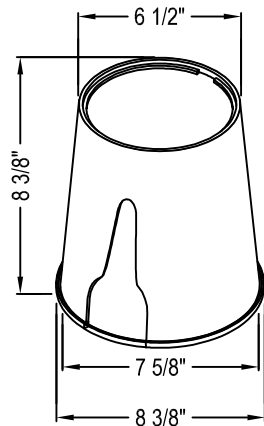

NDS, INC.  
 851 NORTH HARVARD AVE.  
 LINDSAY, CA 93247  
 TOLL FREE: 1-800-726-1994  
 PHONE: (559) 562-9888  
 FAX: (559) 562-4488  
 www.ndspro.com

PERSPECTIVE

PART NUMBER	DESCRIPTION - MARKING	COLOR (BOX/COVER)	PALLET QTY.	WEIGHT EA.	PRODUCT CLASS
<b>BOX &amp; COVER</b>					
107BC	6" ROUND BOX, ROUND OVERLAPPING COVER - ICV	BLACK/GREEN	250	1.50	20ND
107BCH	6" ROUND SNAP-IN VALVE BOX, ROUND SNAP-IN OVERLAPPING COVER - ICV	BLACK/GREEN	250	1.50	20ND
107BCW	6" ROUND BOX, OVERLAPPING SOLID PLASTIC COVER - WATER METER	BLACK/BLACK	250	1.50	20NM
107BC SAND	6" ROUND BOX, ROUND OVERLAPPING COVER - ICV	SAND/SAND	250	1.50	20ND
107EBC	6" ROUND EMITTER BOX, ROUND OVERLAPPING COVER - EMITTER BOX	BLACK/GREEN	250	1.50	20ND
107BCR	6" ROUND BOX, ROUND OVERLAPPING COVER - RECLAIMED WATER	BLACK/PURPLE	250	1.50	20ND
107PBCR	6" ROUND BOX, OVERLAPPING COVER - RECLAIMED WATER	PURPLE/PURPLE	250	1.50	20ND
107EBCR	6" ROUND EMITTER BOX, ROUND OVERLAPPING COVER - EMITTER BOX	BLACK/PURPLE	250	1.50	20ND
107BCS	6" ROUND BOX, OVERLAPPING COVER - SEWER	BLACK/GREEN	250	1.50	20NM
<b>COVER ONLY</b>					
107C	6" ROUND OVERLAPPING COVER - ICV	GREEN	800	0.40	20ND
107C SAND	6" ROUND OVERLAPPING COVER - ICV	SAND	800	0.40	20ND
107CH	6" ROUND SNAP-IN OVERLAPPING COVER - ICV	GREEN	1200	0.40	20ND
107CS	6" ROUND OVERLAPPING COVER - SEWER	GREEN	800	0.40	20NM
107CR	6" ROUND OVERLAPPING COVER - RECLAIMED WATER	PURPLE	800	0.40	20ND
107CW	6" ROUND OVERLAPPING COVER - WATER	GREEN	800	0.40	20NM
<b>BOX ONLY</b>					
107B	6" ROUND BOX	BLACK	250	1.10	20ND
107PB	6" ROUND BOX	PURPLE	250	1.10	20ND
107B SAND	6" ROUND BOX	SAND	250	1.10	20ND
106B	6" ROUND SNAP-IN VALVE BOX	BLACK	250	1.10	20ND
107EB	6" ROUND EMITTER BOX	BLACK	250	1.10	20ND

**NDS STANDARD SERIES VALVE BOXES**

6" ROUND - 107BC