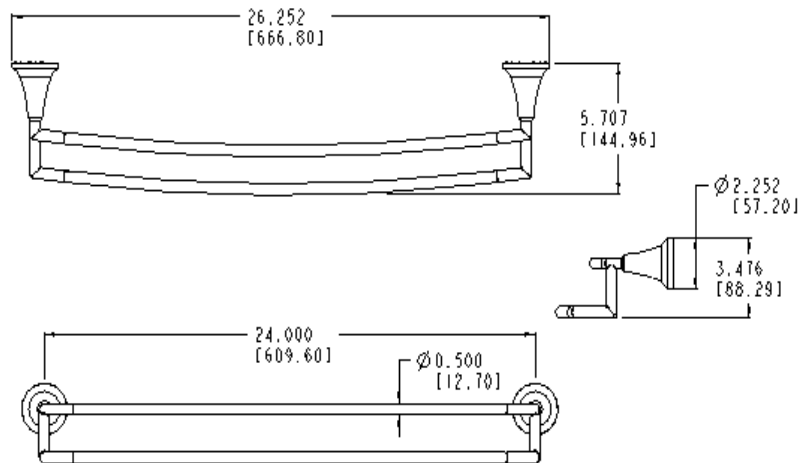

## Double Towel Bar

YB5822

### Stock Numbers:

- YB5822BB – 24" Double Towel Bar  
Brushed Bronze Finish
- YB5822BN – 24" Double Towel Bar  
Brushed Nickel Finish
- YB5822CH – 24" Double Towel Bar  
Chrome Finish

### Dimensions:

### Materials:

Double Towel bar posts are constructed of zinc. Bars are constructed of aluminum.