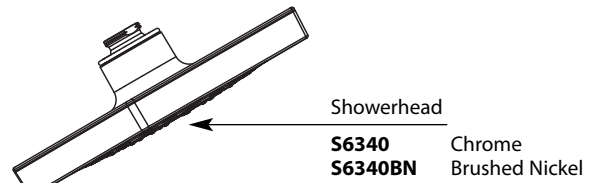

Buy it for looks. Buy it for life.®

Illustrated Parts

■ Order by Part Number

■ Trim can be used with either the 63100 series or 3500 series valve

90 DEGREE™					
Moentrol® Single-Handle Tub/Shower Trim					
Valve Trim		Shower Only		Tub/Shower	
MODEL		MODEL		MODEL	
TS3711	Chrome	TS3715	Chrome	TS3713	Chrome
TS3711BN	Brushed Nickel	TS3715BN	Brushed Nickel	TS3713BN	Brushed Nickel