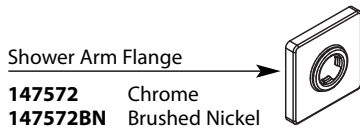

Buy it for looks. Buy it for life.®

Illustrated Parts

■ Order by Part Number

■ Trim can be used with either the 63100 series or 3500 series valve

90 DEGREE™					
Moentrol® Single-Handle Tub/Shower Trim					
Valve Trim		Shower Only		Tub/Shower	
MODEL		MODEL		MODEL	
TS3711	Chrome	TS3715	Chrome	TS3713	Chrome
TS3711BN	Brushed Nickel	TS3715BN	Brushed Nickel	TS3713BN	Brushed Nickel