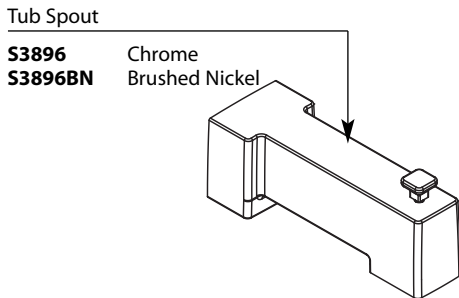

Buy it for looks. Buy it for life.®

Illustrated Parts

■ Order by Part Number

■ Trim can be used with either the 63100 series or 3500 series valve

90 DEGREE™					
Moentrol® Single-Handle Tub/Shower Trim					
Valve Trim		Shower Only		Tub/Shower	
MODEL		MODEL		MODEL	
TS3711	Chrome	TS3715	Chrome	TS3713	Chrome
TS3711BN	Brushed Nickel	TS3715BN	Brushed Nickel	TS3713BN	Brushed Nickel