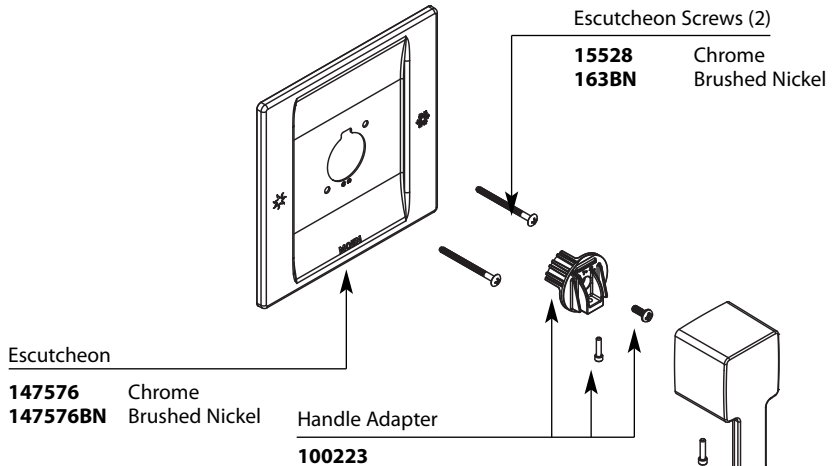

Buy it for looks. Buy it for life.®

Illustrated Parts

■ Order by Part Number

■ Trim can be used with either the 63100 series or 3500 series valve

90 DEGREE™					
Moentrol® Single-Handle Tub/Shower Trim					
Valve Trim		Shower Only		Tub/Shower	
MODEL		MODEL		MODEL	
TS3711	Chrome	TS3715	Chrome	TS3713	Chrome
TS3711BN	Brushed Nickel	TS3715BN	Brushed Nickel	TS3713BN	Brushed Nickel