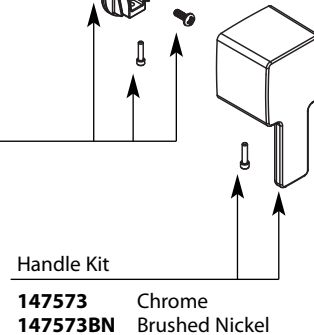

Buy it for looks. Buy it for life.®

Illustrated Parts

■ Order by Part Number

■ Trim can be used with either the 63100 series or 3500 series valve

90 DEGREE™					
Moentrol® Single-Handle Tub/Shower Trim					
Valve Trim		Shower Only		Tub/Shower	
MODEL		MODEL		MODEL	
TS3711	Chrome	TS3715	Chrome	TS3713	Chrome
TS3711BN	Brushed Nickel	TS3715BN	Brushed Nickel	TS3713BN	Brushed Nickel