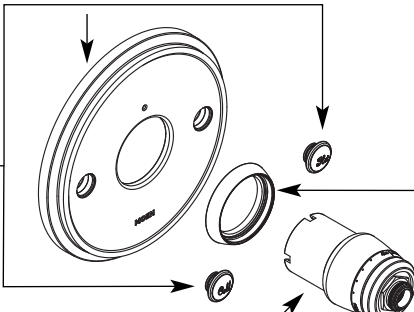

Buy it for looks. Buy it for life.®

Illustrated Parts

■ **Order by Part Number**

■ **Trim can be used with S3371 thermostatic valve and S3600 volume control valve.**

Weymouth™		
ExactTemp® 3/4" Thermostatic Shower Trim		
Valve Trim Only	Shower Trim Only	Finish
TS32110	TS32112	Chrome
TS32110BN	TS32112BN	Brushed Nickel
TS32110ORB	TS32112ORB	Oil Rubbed Bronze
TS32110NL	TS32112NL	Polished Nickel

Finished Handle Cap Kit
(Matching Finishes)

- **221672** Chrome
- **221672BN** Brushed Nickel
- **221672ORB** Oil Rubbed Bronze
- **221672NL** Polished Nickel

Escutcheon Kit

- **154299** Chrome
- **154299BN** Brushed Nickel
- **154299ORB** Oil Rubbed Bronze
- **154299NL** Polished Nickel

Shower Arm & Flange

- **S113** Chrome
- **S113BN** Brushed Nickel
- **S113ORB** Oil Rubbed Bronze
- **S113NL** Polished Nickel

Shower Head 2.5 gpm

- **S1311** Chrome
- **S1311BN** Brushed Nickel
- **S1311ORB** Oil Rubbed Bronze
- **S1311NL** Polished Nickel

Porcelain Hot/Cold
Handle Cap Kit

154285