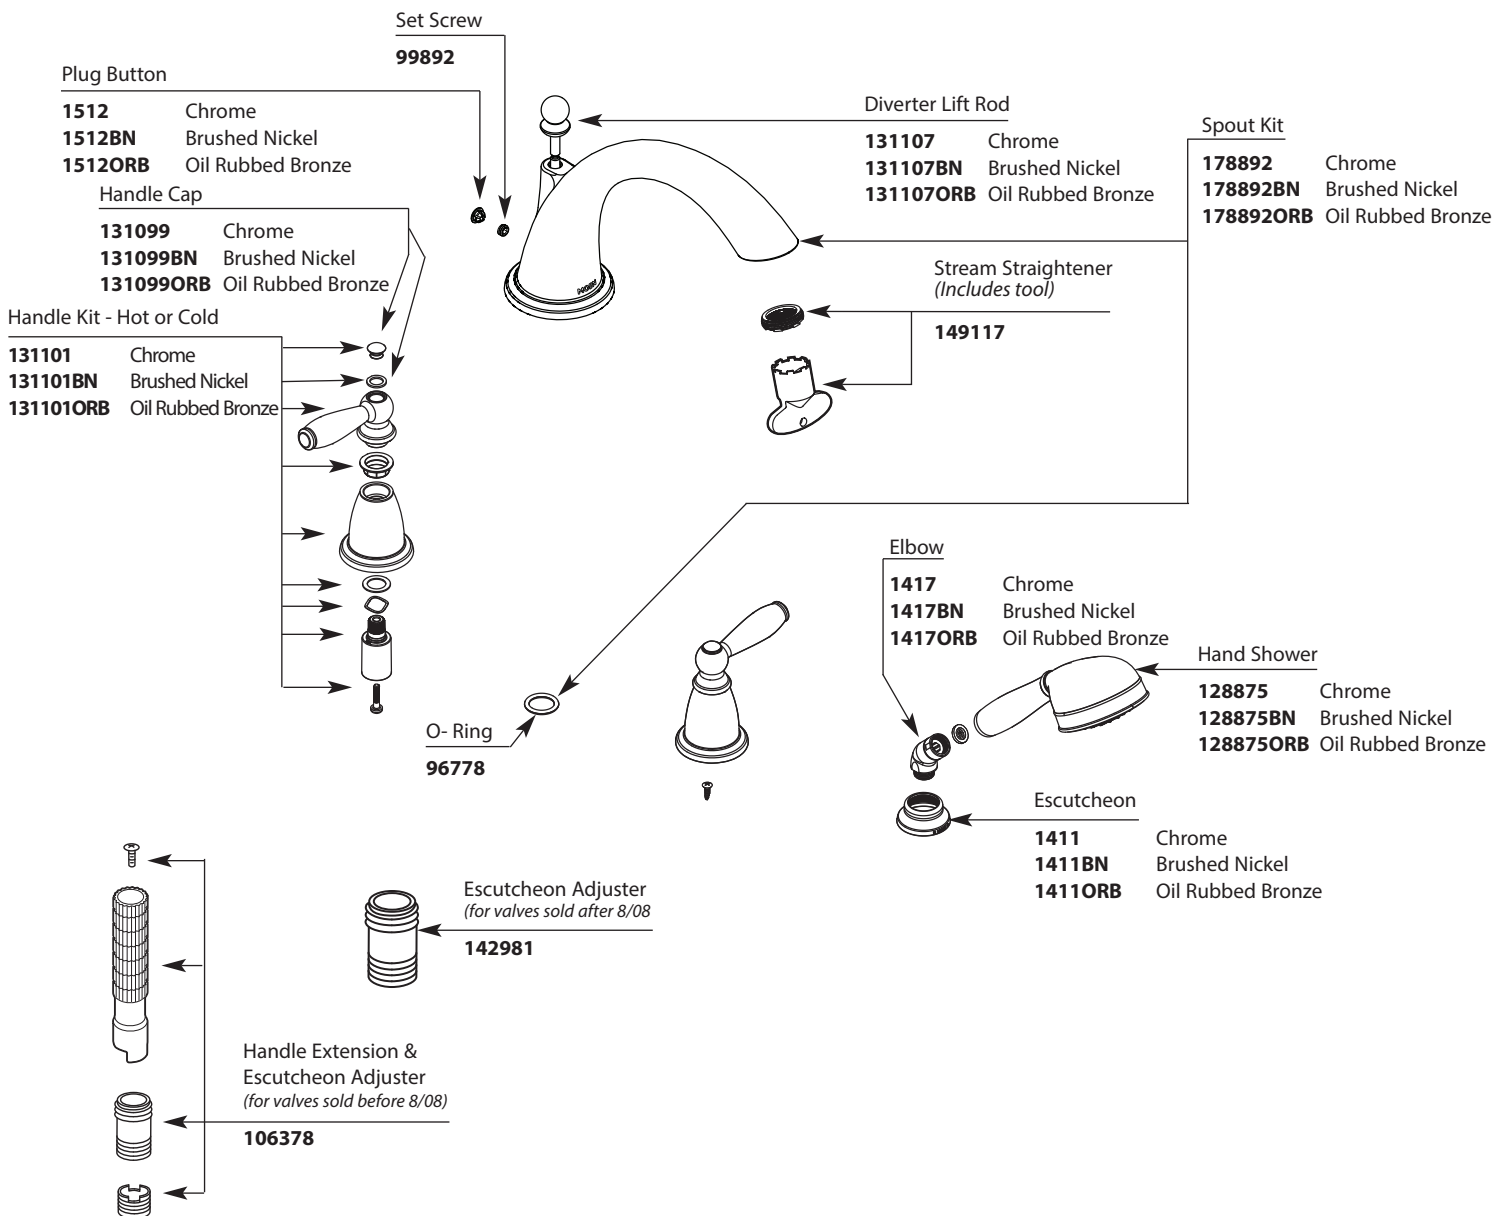

# Illustrated Parts

- Order by Part Number
- Trim can be used with either the 9992, 9993, 9997, or 9999 valve

*There is more than 1 version of this model.  
Page down to identify the version you have.*

**BRANTFORD™**  
Two Handle Roman Tub Faucet Trim  
with Handheld Shower

MODEL	HANDLE	FINISH
T924	Lever	Chrome
T924BN	Lever	Brushed Nickel
T924ORB	Lever	Oil Rubbed Bronze

Buy it for looks. Buy it for life.®

# Illustrated Parts

- Order by Part Number
- Trim can be used with either the 9992, 9993, 9997, or 9999 valve

**BRANTFORD™**  
Two Handle Roman Tub Faucet Trim  
with Handheld Shower

MODEL	HANDLE	FINISH
T924	Lever	Chrome
T924BN	Lever	Brushed Nickel
T924ORB	Lever	Oil Rubbed Bronze