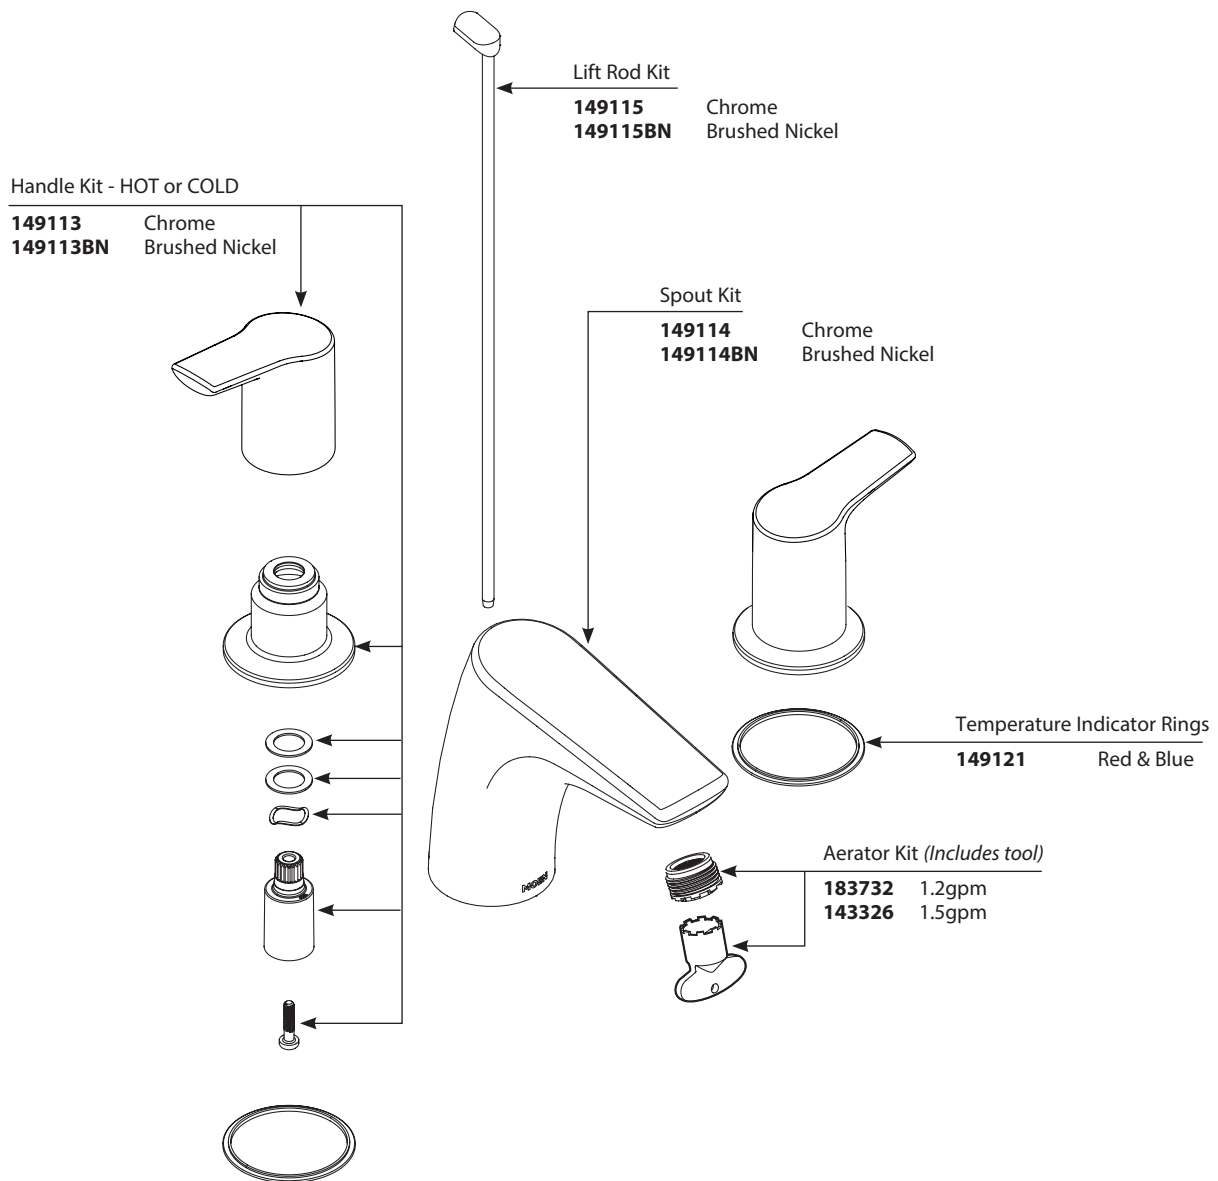

Buy it for looks. Buy it for life.®

■ Order by Part Number

■ Valve: 9000, 69000

*There is more than 1 version of this model.
Page down to identify the version you have.*

Illustrated Parts

METHOD™		
Two-Handle Widespread Lavatory Faucet Trim		
<u>MODEL</u>	<u>HANDLE</u>	<u>FINISH</u>
T6820	Lever	Chrome
T6820BN	Lever	Brushed Nickel

Buy it for looks. Buy it for life.®

■ Order by Part Number

■ Valve: CA9000, CA69000

Illustrated Parts

METHOD™ Two-Handle Widespread Lavatory Faucet Trim		
<u>MODEL</u>	<u>HANDLE</u>	<u>FINISH</u>
CAT6820	Lever	Chrome
CAT6820BN	Lever	Brushed Nickel