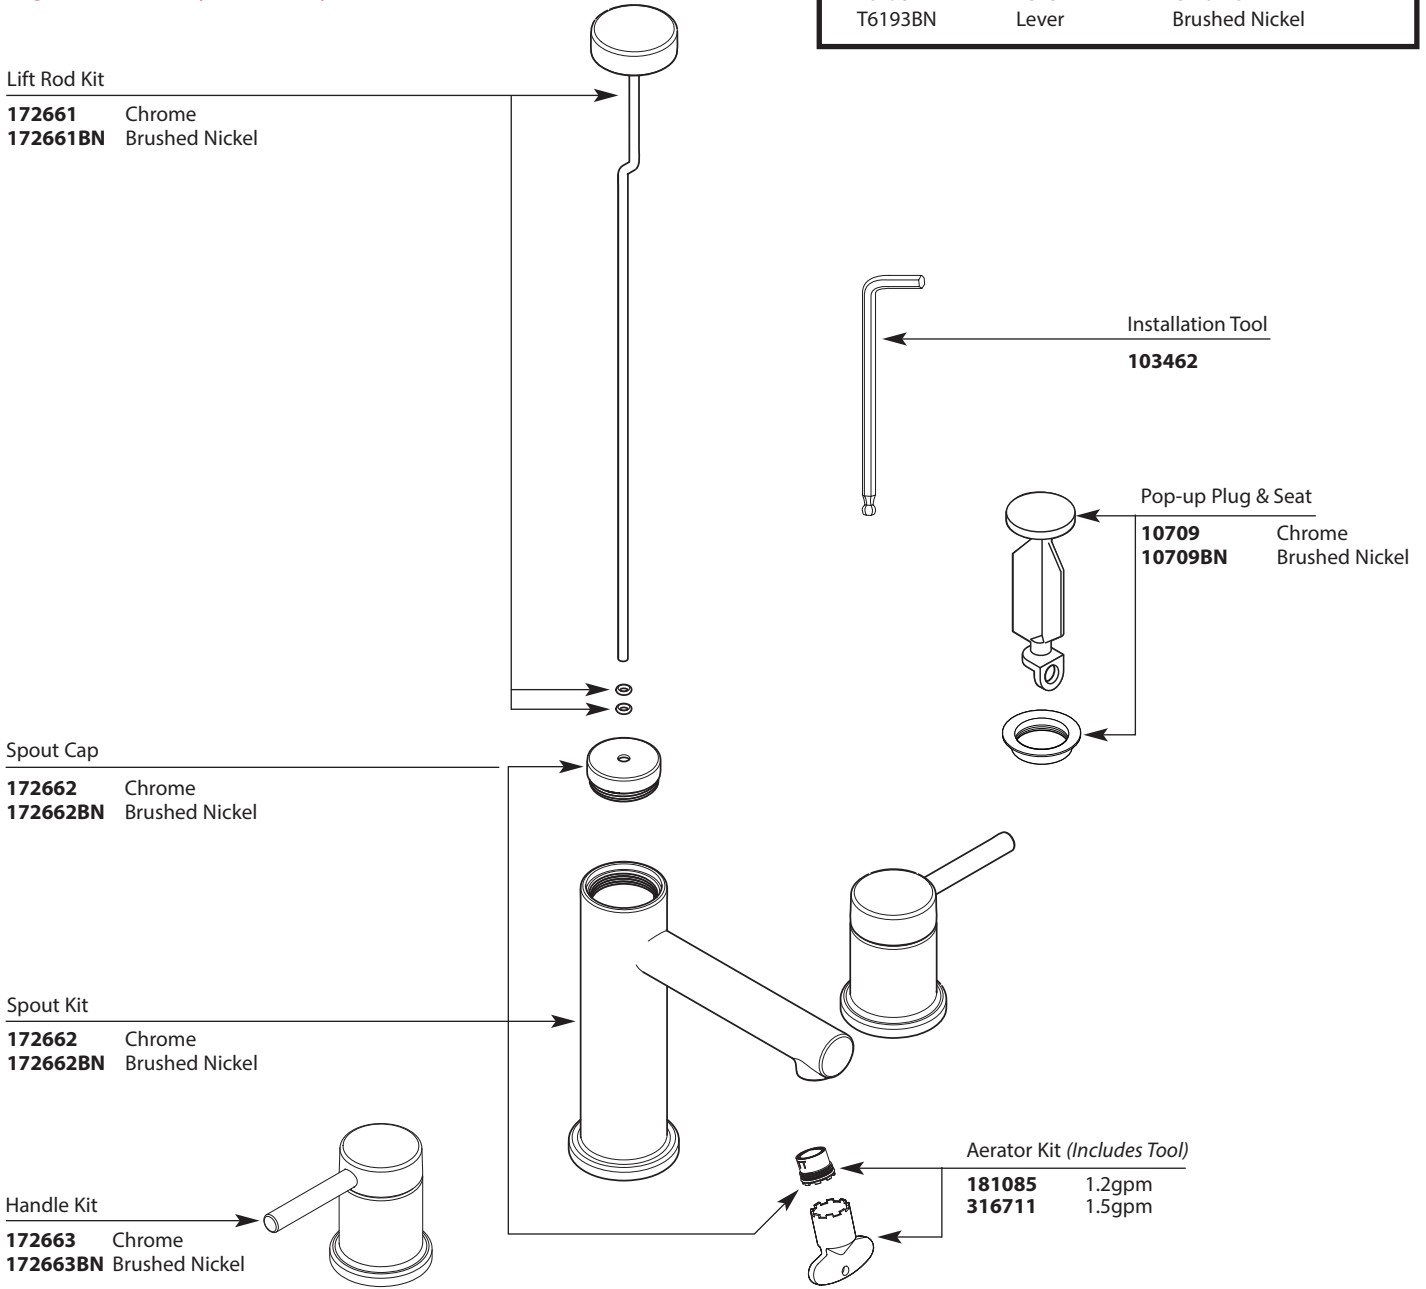

# Illustrated Parts

ALIGN™		
Two-Handle Widespread Lavatory Faucet Trim		
MODEL	HANDLE	FINISH
T6193	Lever	Chrome
T6193BN	Lever	Brushed Nickel

Buy it for looks. Buy it for life.®

■ Order by Part Number

# Illustrated Parts

<b>ALIGN™</b>		
<b>Two-Handle Widespread Lavatory Faucet Trim</b>		
<b>MODEL</b>	<b>HANDLE</b>	<b>FINISH</b>
T6193	Lever	Chrome
T6193BN	Lever	Brushed Nickel