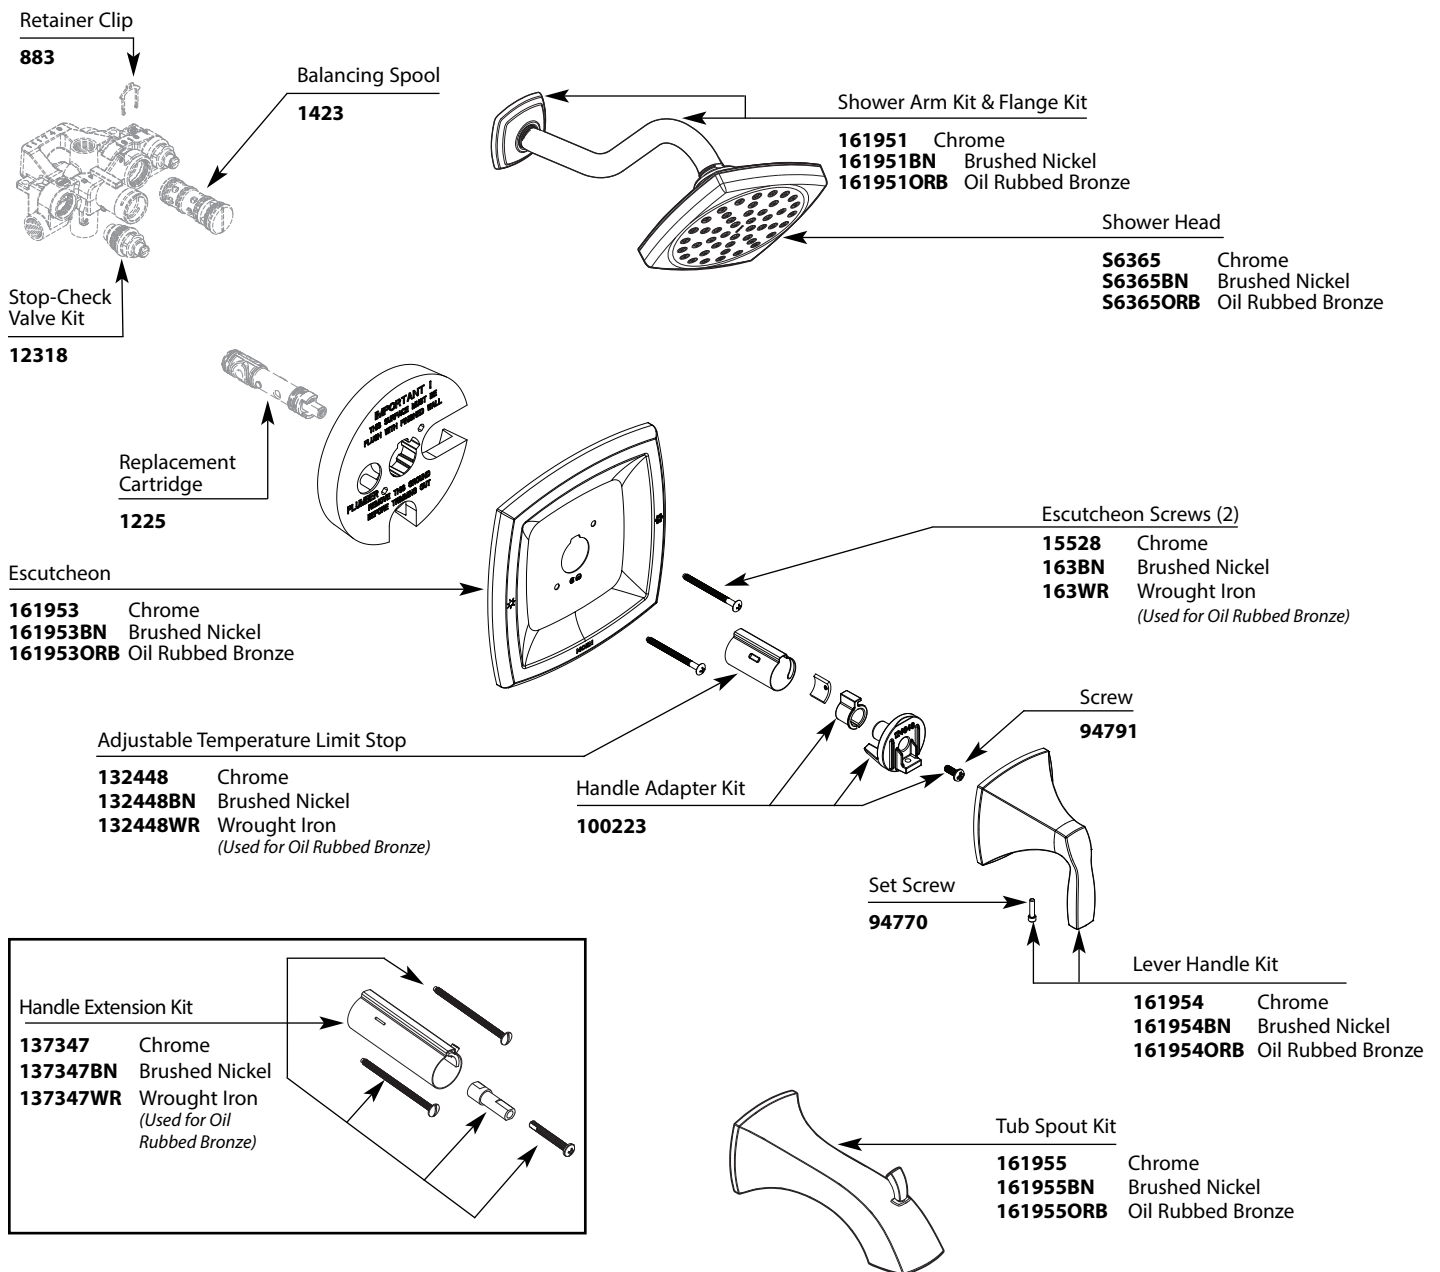

Buy it for looks. Buy it for life.®

Illustrated Parts

■ Order by Part Number

Valve Trim			Shower Only			Tub & Shower		
MODEL	HANDLE	FINISH	MODEL	HANDLE	FINISH	MODEL	HANDLE	FINISH
T3691	Lever	Chrome	T3692	Lever	Chrome	T3693	Lever	Chrome
T3691BN	Lever	Brushed Nickel	T3692BN	Lever	Brushed Nickel	T3693BN	Lever	Brushed Nickel
T3691ORB	Lever	Oil Rubbed Bronze	T3692ORB	Lever	Oil Rubbed Bronze	T3693ORB	Lever	Oil Rubbed Bronze
			T3692NH	Lever	Chrome	T3693NH	Lever	Chrome
			T3692NHBN	Lever	Brushed Nickel	T3693NHBN	Lever	Brushed Nickel
			T3692NHORB	Lever	Oil Rubbed Bronze	T3693NHORB	Lever	Oil Rubbed Bronze

*All models include a 2.5 gpm showerhead except those with NH suffix, No Showerhead

TO ORDER PARTS CALL: 1-800-BUY-MOEN

www.moen.com