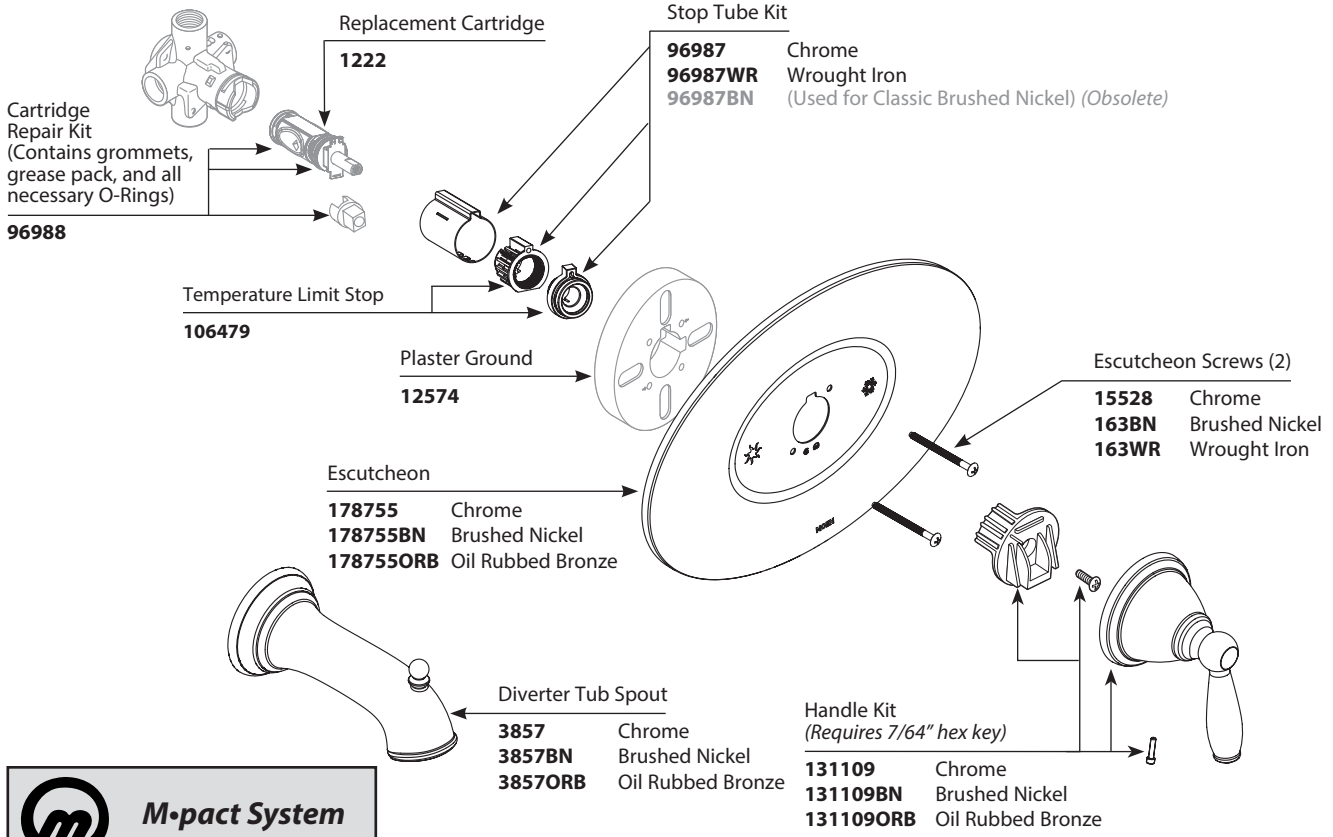

Buy it for looks. Buy it for life.®

■ Order by Part Number

■ Trim can be used with 62300 series or 2500 series valve

Illustrated Parts

BRANTFORD™ Posi-Temp® Single-Handle Tub/Shower Valve Trim

MODEL	FINISH
T2157EPBN	Brushed Nickel
T2157EPORB	Oil Rubbed Bronze
T62153EP	Chrome (Bulk)

* All models include 1.75 gpm showerhead

Shower Arm

- 10154** Chrome
- 10154BN** Brushed Nickel
- 10154ORB** Oil Rubbed Bronze

Shower Arm Flange

- AT2199** Chrome
- AT2199BN** Brushed Nickel
- AT2199ORB** Oil Rubbed Bronze

Retainer Clip

96914

Shower Head (1.75 gpm) Shower Head (2.5 gpm)

- | | | |
|----------------|----------------|-------------------|
| 6303EP | 6303 | Chrome |
| 6303BN | 6303BN | Brushed Nickel |
| 6303ORB | 6303ORB | Oil Rubbed Bronze |