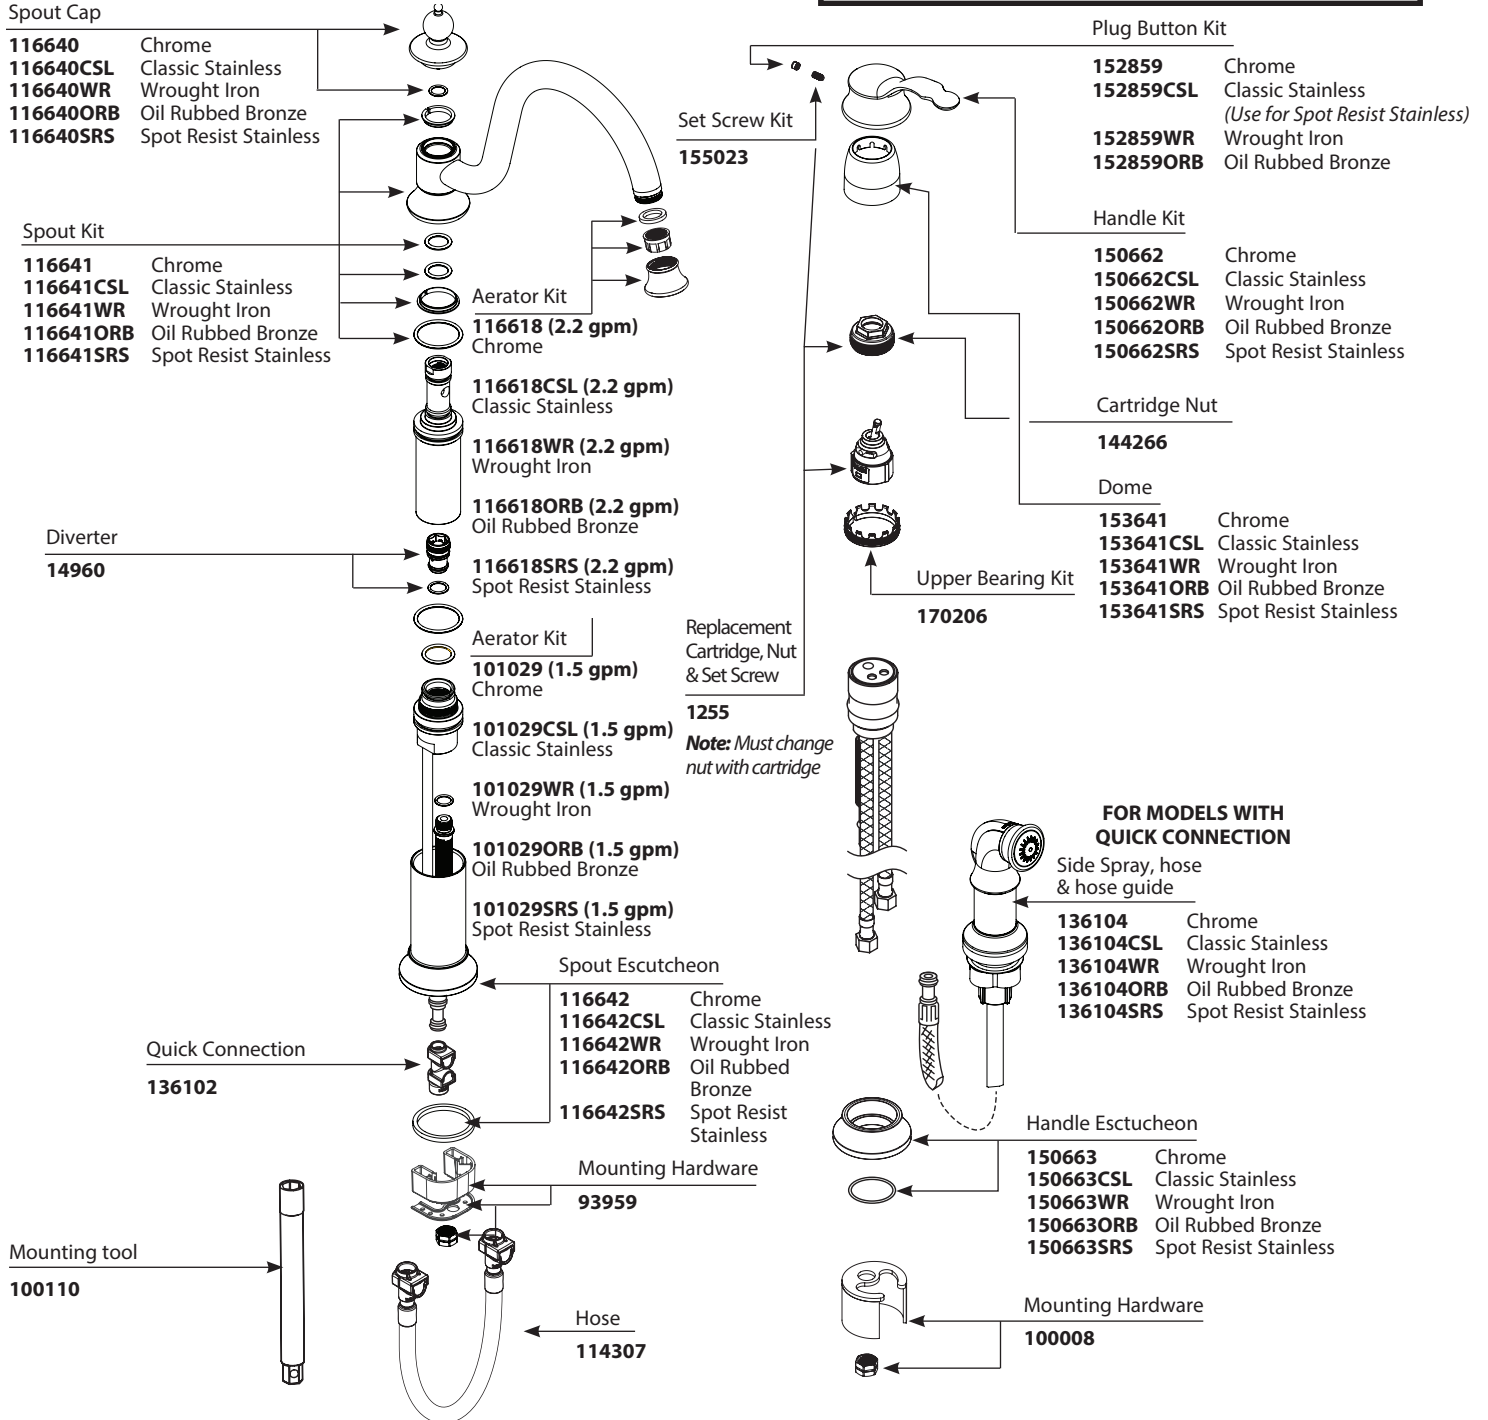

Buy it for looks. Buy it for life.®

There is more than 1 version of this model.
Page down to identify the version you have.

■ Order by Part Number

Illustrated Parts

WATERHILL™ One-Handle Kitchen with Side Spray		
MODEL	TYPE	FINISH
S711	Lever	Chrome
S711CSL	Lever	Classic Stainless
S711WR	Lever	Wrought Iron
S711ORB	Lever	Oil Rubbed Bronze
S711SRS	Lever	Spot Resist Stainless

TO ORDER PARTS CALL: 1-800-BUY-MOEN

www.moen.com

Buy it for looks. Buy it for life.®

■ Order by Part Number

Illustrated Parts

WATERHILL™ One-Handle Kitchen with Side Spray		
MODEL	TYPE	FINISH
S711	Lever	Chrome
S711CSL	Lever	Classic Stainless
S711WR	Lever	Wrought Iron
S711ORB	Lever	Oil Rubbed Bronze

HANDLE PLUG BUTTON PRIOR TO 1/2011

Plug Button Kit
137403

Buy it for looks. Buy it for life.®

■ Order by Part Number

Illustrated Parts

WATERHILL™ One-Handle Kitchen with Side Spray		
MODEL	TYPE	FINISH
S711	Lever	Chrome
S711CSL	Lever	Classic Stainless
S711WR	Lever	Wrought Iron
S711ORB	Lever	Oil Rubbed Bronze
DISCONTINUED		
S711NL	Lever	Nickel
S711SL	Lever	Stainless