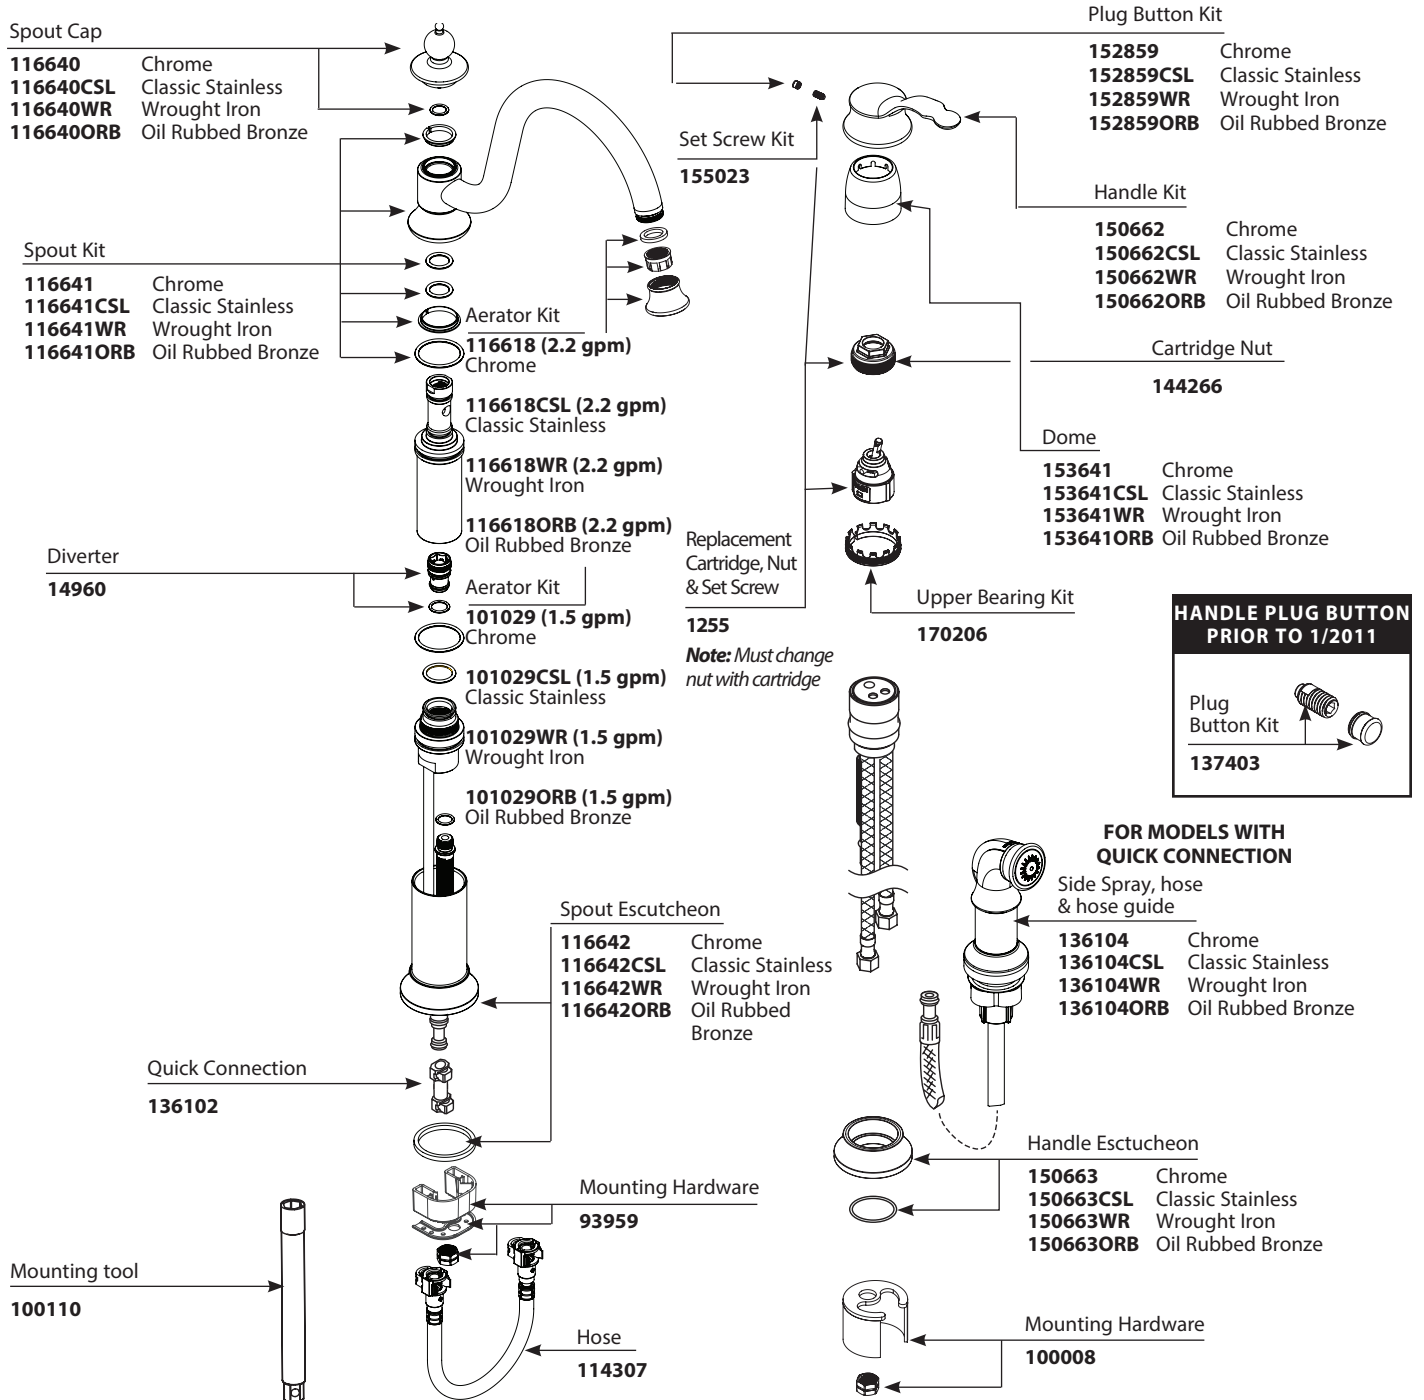

Buy it for looks. Buy it for life.®

There is more than 1 version of this model.
Page down to identify the version you have.

■ Order by Part Number

Illustrated Parts

WATERHILL™ One-Handle Kitchen with Side Spray		
MODEL	TYPE	FINISH
S711	Lever	Chrome
S711CSL	Lever	Classic Stainless
S711WR	Lever	Wrought Iron
S711ORB	Lever	Oil Rubbed Bronze
S711SRS	Lever	Spot Resist Stainless

TO ORDER PARTS CALL: 1-800-BUY-MOEN

www.moen.com

Buy it for looks. Buy it for life.®

■ Order by Part Number

Illustrated Parts

WATERHILL™ One-Handle Kitchen with Side Spray		
MODEL	TYPE	FINISH
S711	Lever	Chrome
S711CSL	Lever	Classic Stainless
S711WR	Lever	Wrought Iron
S711ORB	Lever	Oil Rubbed Bronze

HANDLE PLUG BUTTON PRIOR TO 1/2011

Plug Button Kit
137403

Buy it for looks. Buy it for life.®

■ Order by Part Number

Illustrated Parts

WATERHILL™ One-Handle Kitchen with Side Spray		
MODEL	TYPE	FINISH
S711	Lever	Chrome
S711CSL	Lever	Classic Stainless
S711WR	Lever	Wrought Iron
S711ORB	Lever	Oil Rubbed Bronze
DISCONTINUED		
S711NL	Lever	Nickel
S711SL	Lever	Stainless