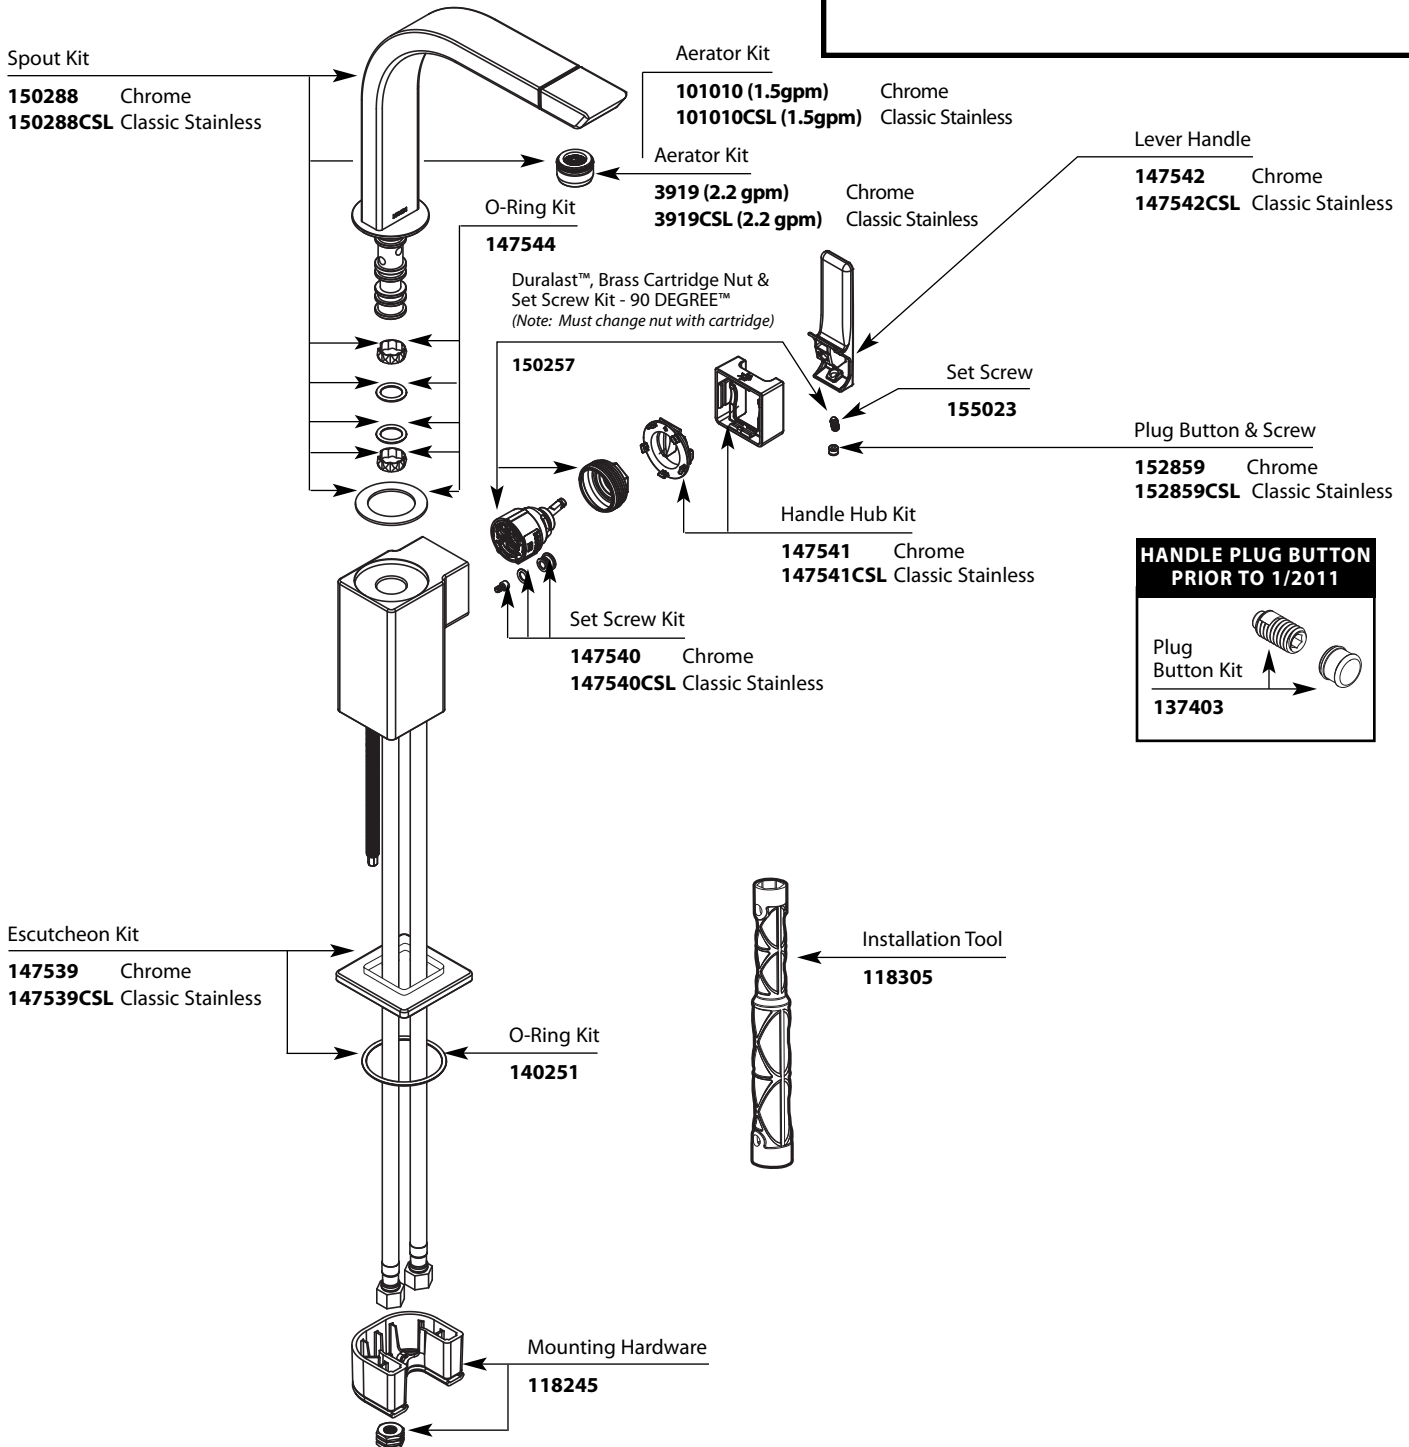

Buy it for looks. Buy it for life.®

Illustrated Parts

■ Order by Part Number

90 DEGREE™ Single-Handle High Arc Bar/Prep Faucet		
MODEL	HANDLE	FINISH
S5170	Lever	Chrome
S5170CSL	Lever	Classic Stainless

**HANDLE PLUG BUTTON
PRIOR TO 1/2011**

Plug Button Kit
137403