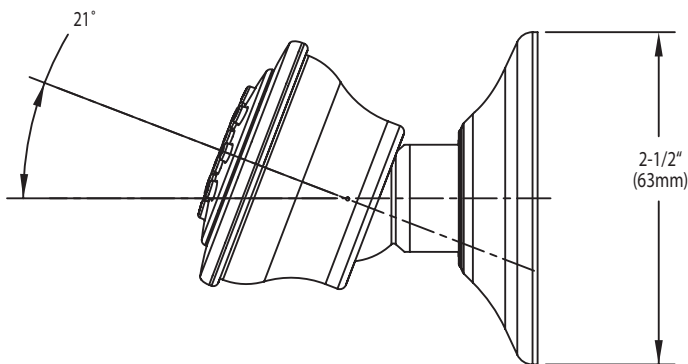

A501 Series

CRITICAL DIMENSIONS

(DO NOT SCALE)