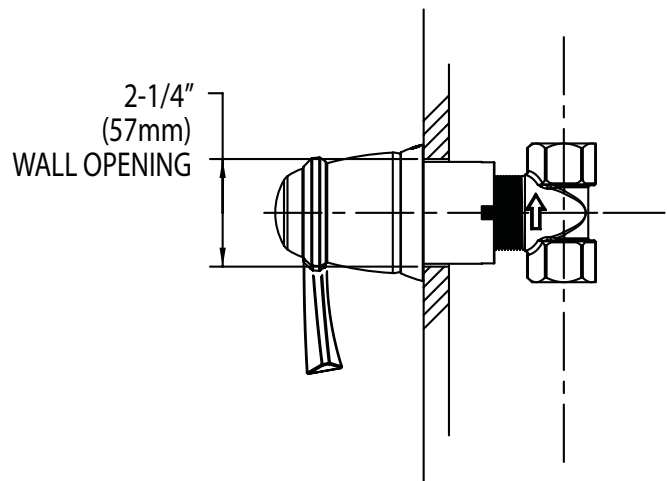

**DESCRIPTION**

- Metal construction with chrome plated, LifeShine® brushed nickel or oil rubbed bronze finish
- 3/4" IPS connection
- Includes four single-function body sprays
- Includes 7" rainshower showerhead, arm and flange
- Includes single function hand shower with 69" hose assembly, drop ell and wall bracket
- Includes model 3371, 3/4" thermostatic valve and model 3600 volume control valve
- With integral checkstops

**FELICITY™  
Single Function Flow Valve Trim**

**Models:** S544, S544BN, S544ORB

**Valve:** 3600

**CRITICAL DIMENSIONS**

(DO NOT SCALE)

Buy it for looks. Buy it for life.®