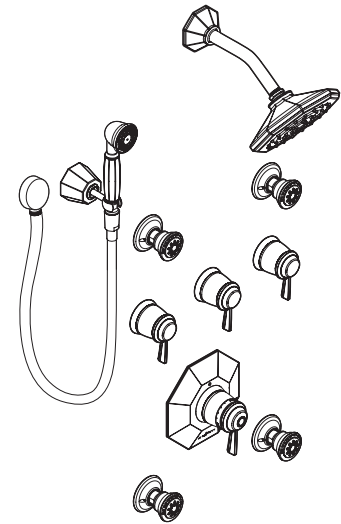

OPERATION

- Flow lever operates counterclockwise through a 90 degree arc with off at 6 o'clock and maximum flow at the 3 o'clock position. Shut off in clockwise direction
- Temperature lever operates through a 340 degree arc with maximum cold at full clockwise rotation and maximum hot at full counterclockwise rotation
- Safety stop preset temperature at 105 degrees F (41degrees C)
- Safety stop override allows maximum temperature at 120 degrees F (49 degrees C)
- Factory established temperature range from 70 degrees F (21 degrees C) to 120 degrees F (49 degrees C)

FLOW

- Showerhead, bodysprays and handshower are limited to 2.5 gpm (9.5 L/min)

CARTRIDGE

- 130156 thermostatic cartridge design with non metallic/nonferrous materials
- 130157 volume ceramic disc cartridge design

STANDARDS

- Third party certified to meet CSA B-125, ASME A112.18.1M and all applicable requirements referenced therein including ASSE1016

WARRANTY

- Lifetime limited warranty against leaks, drips and finish defects to the original consumer purchaser
- 5 year warranty if used in commercial installations

FELICITY™
Thermostatic Vertical Spa
Models: S546, S546BN, S546ORB