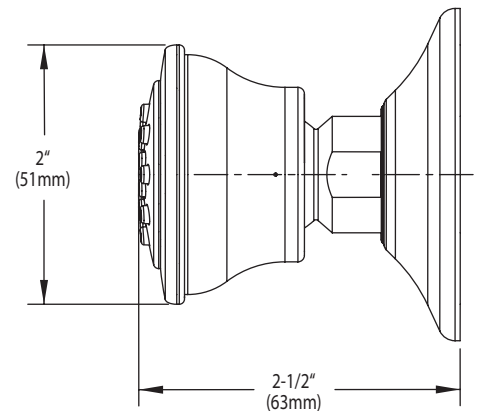

A501 Series

CRITICAL DIMENSIONS

(DO NOT SCALE)