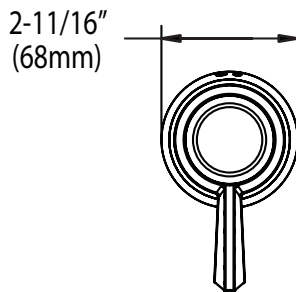

**DESCRIPTION**

- Metal construction with chrome plated, LifeShine® brushed nickel or oil rubbed bronze finish
- 3/4" IPS connection
- Includes four single-function body sprays
- Includes 7" rainshower showerhead, arm and flange
- Includes single function hand shower with 69" hose assembly, drop ell and wall bracket
- Includes model 3371, 3/4" thermostatic valve and model 3600 volume control valve
- With integral checkstops

**FLOW**

- Showerhead, bodysprays and handshower are limited to 2.5 gpm (9.5 L/min)

**CARTRIDGE**

- 130156 thermostatic cartridge design with non metallic/nonferrous materials
- 130157 volume ceramic disc cartridge design

**FELICITY™  
Single Function Flow Valve Trim**

**Models:** S544, S544BN, S544ORB

**Valve:** 3600

**CRITICAL DIMENSIONS**

(DO NOT SCALE)

Buy it for looks. Buy it for life.®