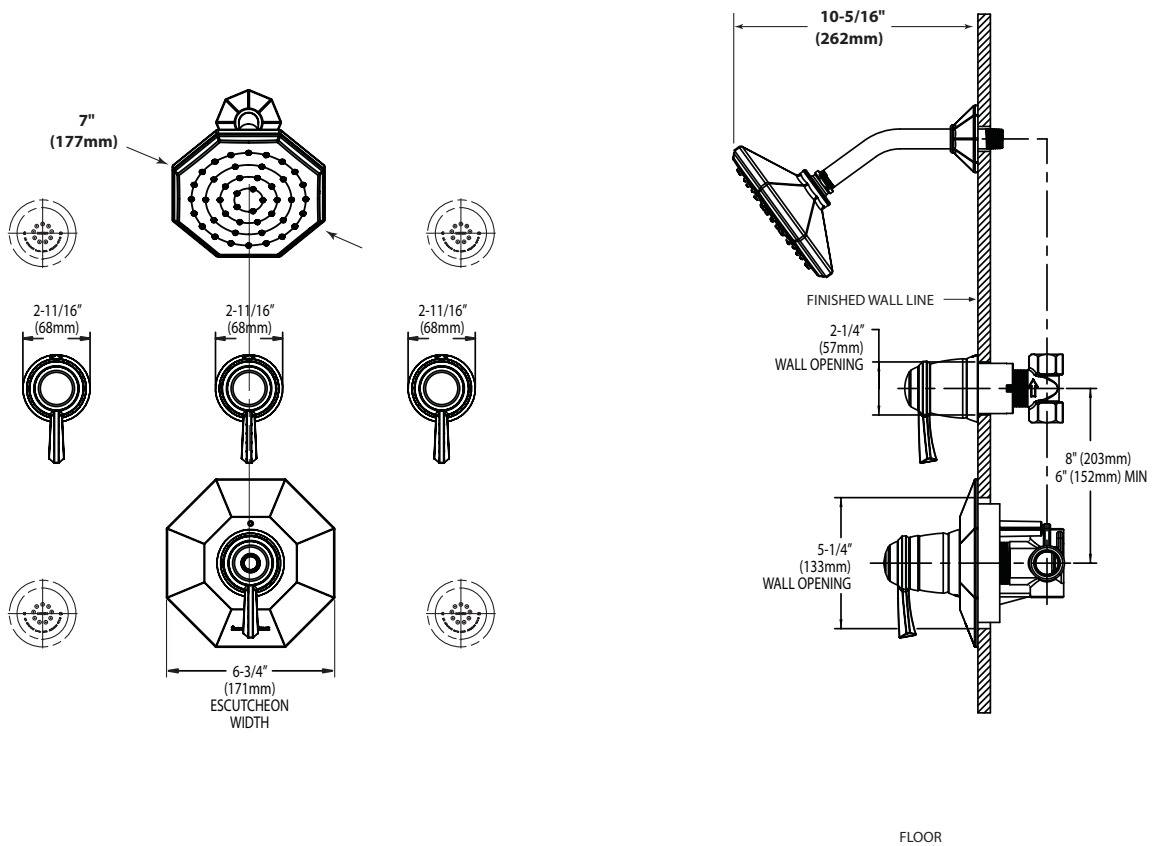

CRITICAL DIMENSIONS

(DO NOT SCALE)