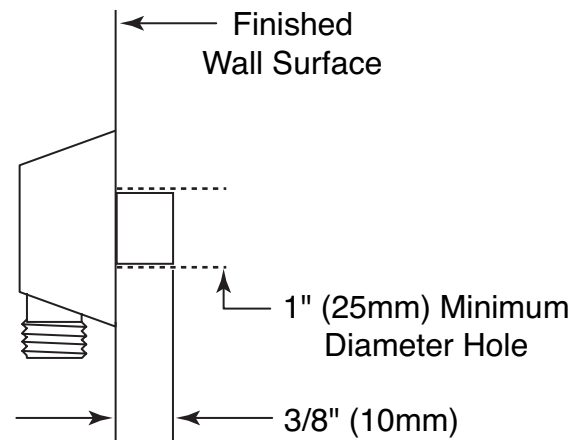

**DESCRIPTION**

- Metal construction with chrome plated, LifeShine® brushed nickel or oil rubbed bronze finish
- 3/4" IPS connection
- Includes four single-function body sprays
- Includes 7" rainshower showerhead, arm and flange
- Includes single function hand shower with 69" hose assembly, drop ell and wall bracket
- Includes model 3371, 3/4" thermostatic valve and model 3600 volume control valve
- With integral checkstops

SIDE VIEW

## CRITICAL DIMENSIONS

(DO NOT SCALE)