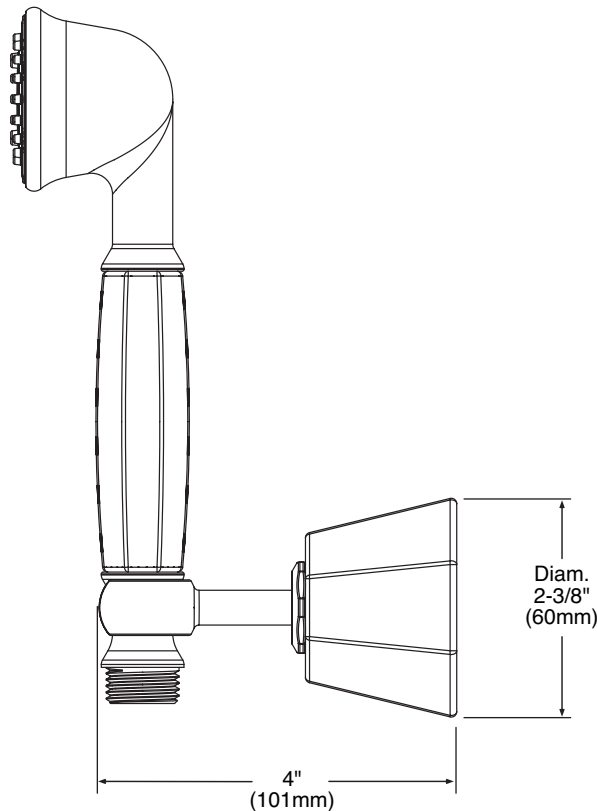

**DESCRIPTION**

- Metal construction with chrome plated, LifeShine® brushed nickel or oil rubbed bronze finish
- 3/4" IPS connection
- Includes four single-function body sprays
- Includes 7" rainshower showerhead, arm and flange
- Includes single function hand shower with 69" hose assembly, drop ell and wall bracket
- Includes model 3371, 3/4" thermostatic valve and model 3600 volume control valve
- With integral checkstops

## CRITICAL DIMENSIONS

(DO NOT SCALE)

**DESCRIPTION**

- Handheld shower (metallic), available in a chrome plated, LifeShine® brushed nickel or oil-rubbed bronze finish
- Includes single function hand shower with 69" hose assembly, and wall bracket
- Vacuum breaker

**WARRANTY**

- Lifetime limited warranty against leaks, drips and finish defects to the original consumer purchaser

**Hand Shower with Wall Bracket**

**Models: S145, S145BN, S145ORB**

**CRITICAL DIMENSIONS**