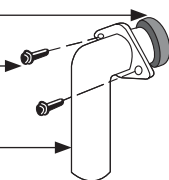

Fiber Gasket

Backup Flange

Screws (x3)

Mounting Ring

Snap Ring

Cushion Mount

Lower Mounting Ring

Drain Elbow Kit - 1026

Rubber Gasket

Screws

Drain Elbow

Replacement Power Cord Kit

1024

Garbage Disposals

MODEL

GXL1000c