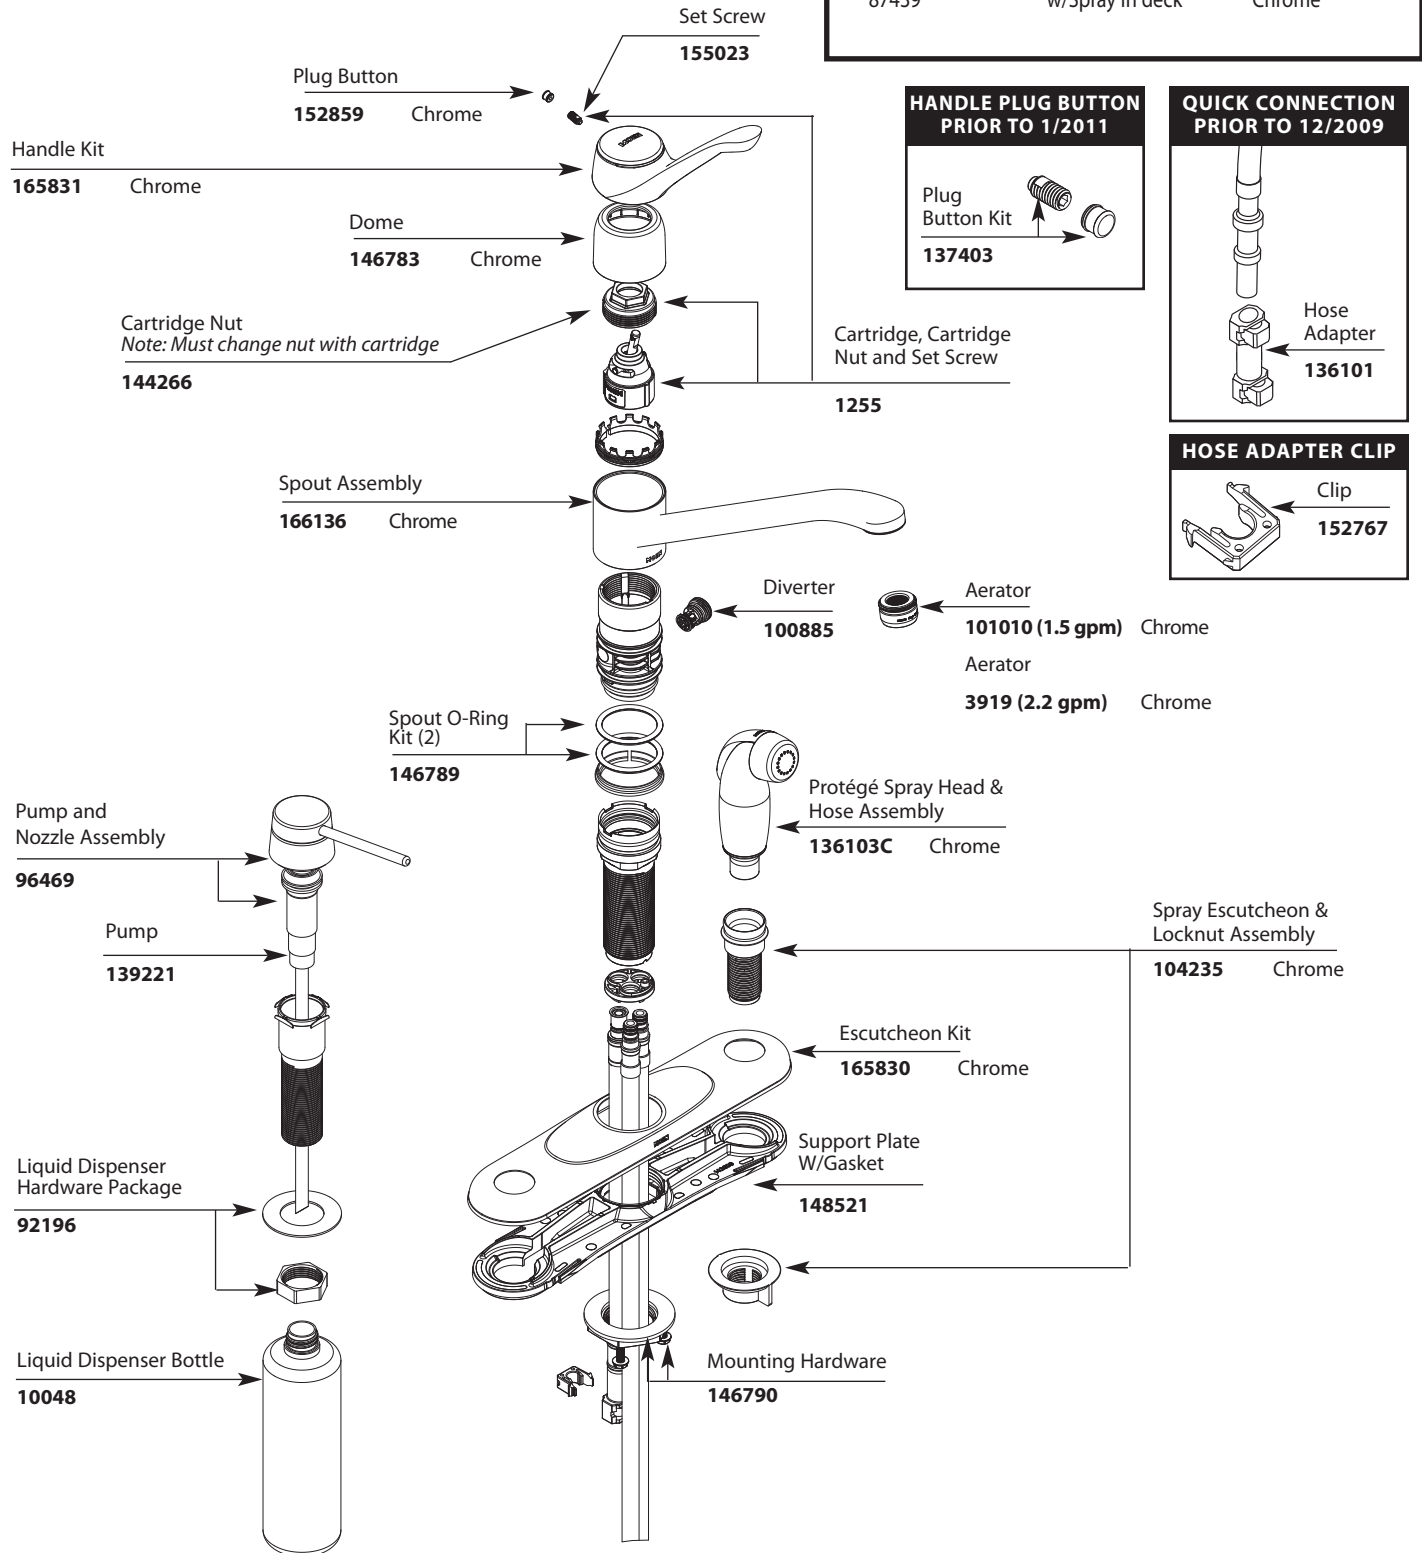

Buy it for looks. Buy it for life.®

■ Order by Part Number

*There is more than 1 version of this model.  
Page down to identify the version you have.*

# Illustrated Parts

**MANOR®**  
**Single-Handle Kitchen Faucet**

<b>MODEL</b> 87439	w/Spray in deck	<b>FINISH</b> Chrome
-----------------------	-----------------	-------------------------

Buy it for looks. Buy it for life.®

# Illustrated Parts

**MANOR®**  
**Single-Handle Kitchen Faucet**

**MODEL** 87439      **FINISH** Chrome  
w/Spray in deck

**FOR MODELS WITH THREADED CONNECTION**

Protégé Spray Head & Hose Assembly  
**104234** Chrome

**FOR MODELS WITH HYDROLOCK® CONNECTION**

Escutcheon Kit  
**102423C** Chrome  
Protégé Spray Head & Hose Assembly  
**136103C** Chrome