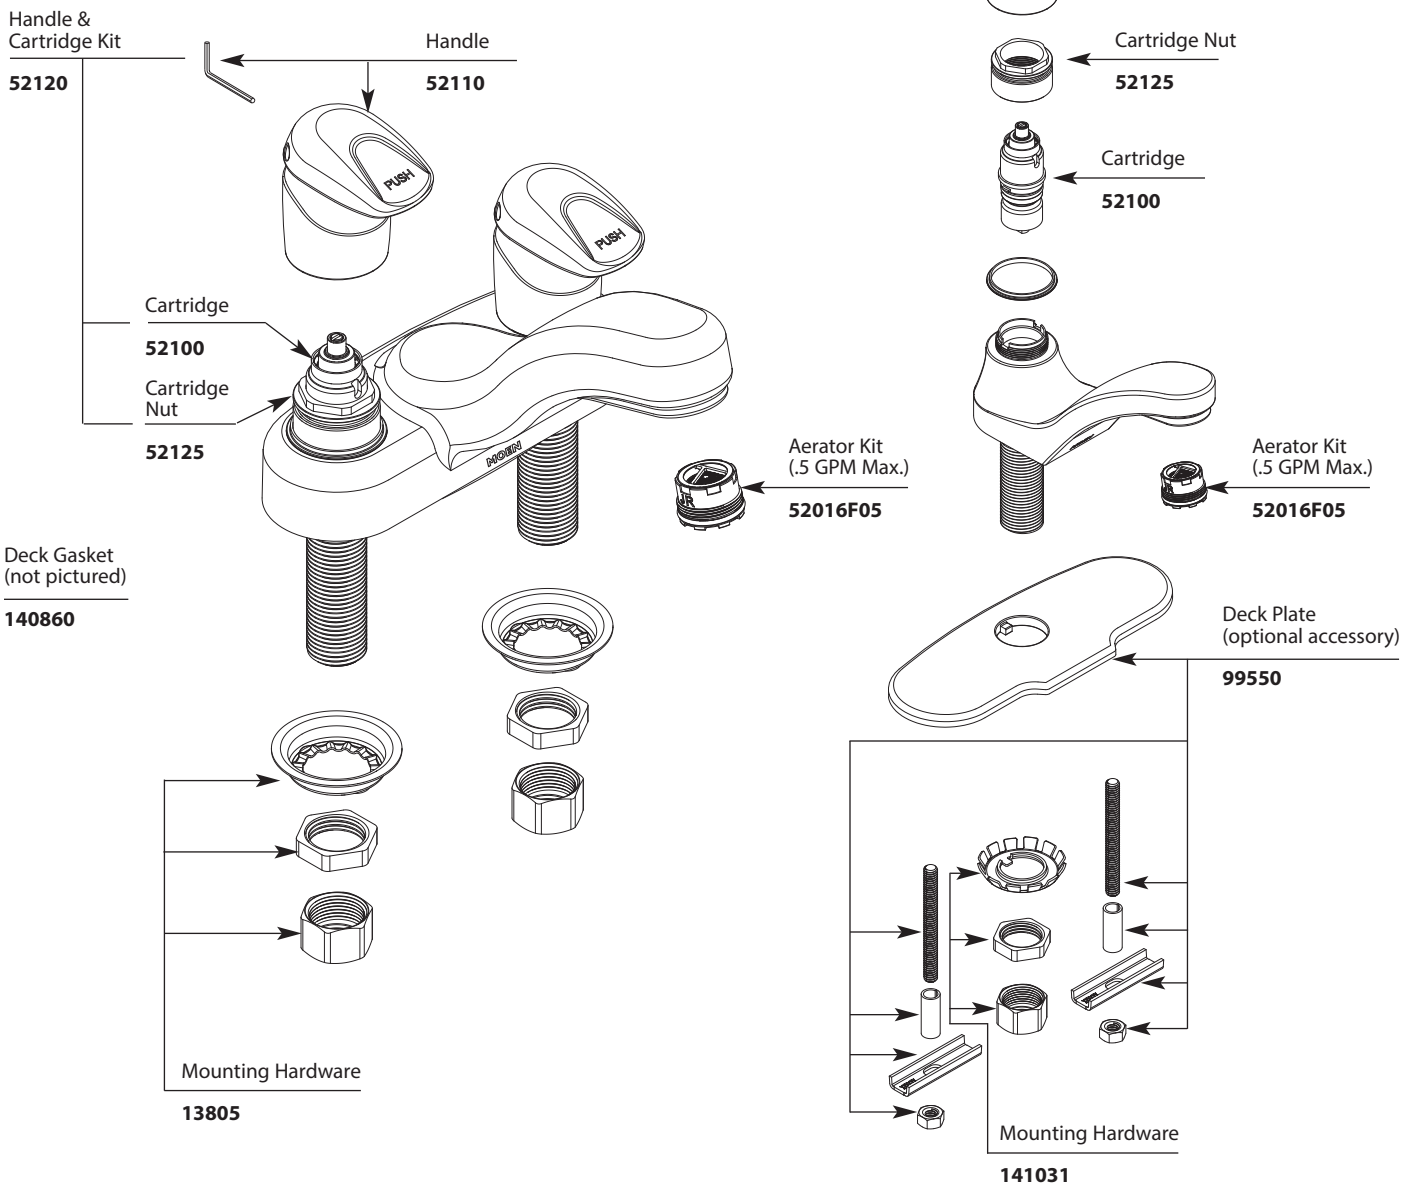

■ Order by Part Number

*There is more than 1 version of this model.
Page down to identify the version you have.*

Illustrated Parts

Two-Handle ADA Metering Lavatory Faucet

MODEL	HANDLE	FINISH
8884	1 Handle	Chrome
8886	2 Handle	Chrome

Illustrated Parts

■ Order by Part Number

Two-Handle ADA Metering Lavatory Faucet		
MODEL	HANDLE	FINISH
8884	1 Handle	Chrome
8886	2 Handle	Chrome