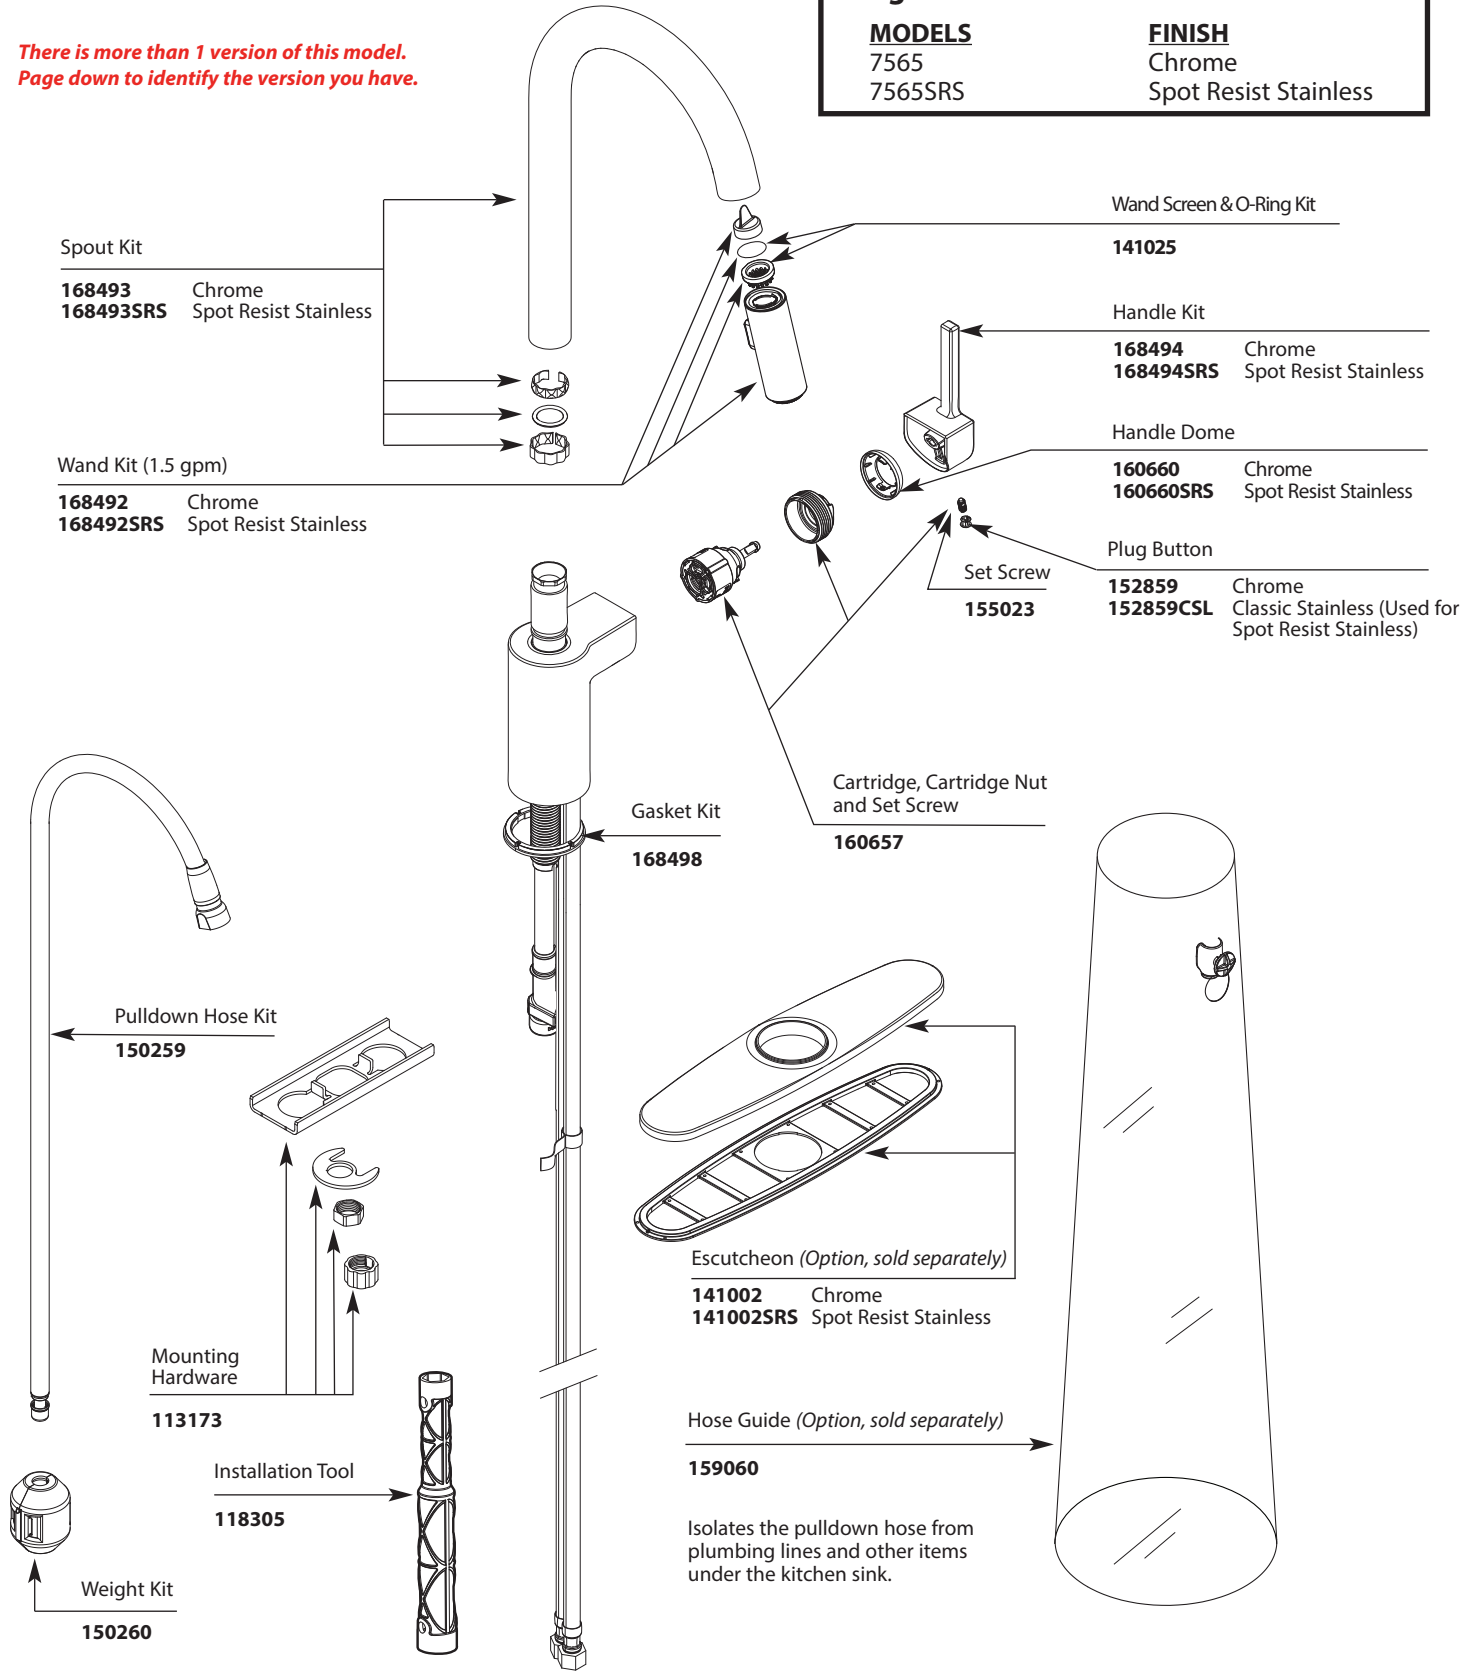

Buy it for looks. Buy it for life.®

■ Order by Part Number

*There is more than 1 version of this model.
Page down to identify the version you have.*

Illustrated Parts

ALIGN™ Single-Handle Pulldown Kitchen Faucet	
MODELS	FINISH
7565	Chrome
7565SRS	Spot Resist Stainless

TO ORDER PARTS CALL: 1-800-465-6130

www.moen.com

Buy it for looks. Buy it for life.®

■ Order by Part Number

Illustrated Parts

ALIGN™	
Single-Handle Pulldown Kitchen Faucet	
MODELS	FINISH
7565	Chrome
7565SRS	Spot Resist Stainless