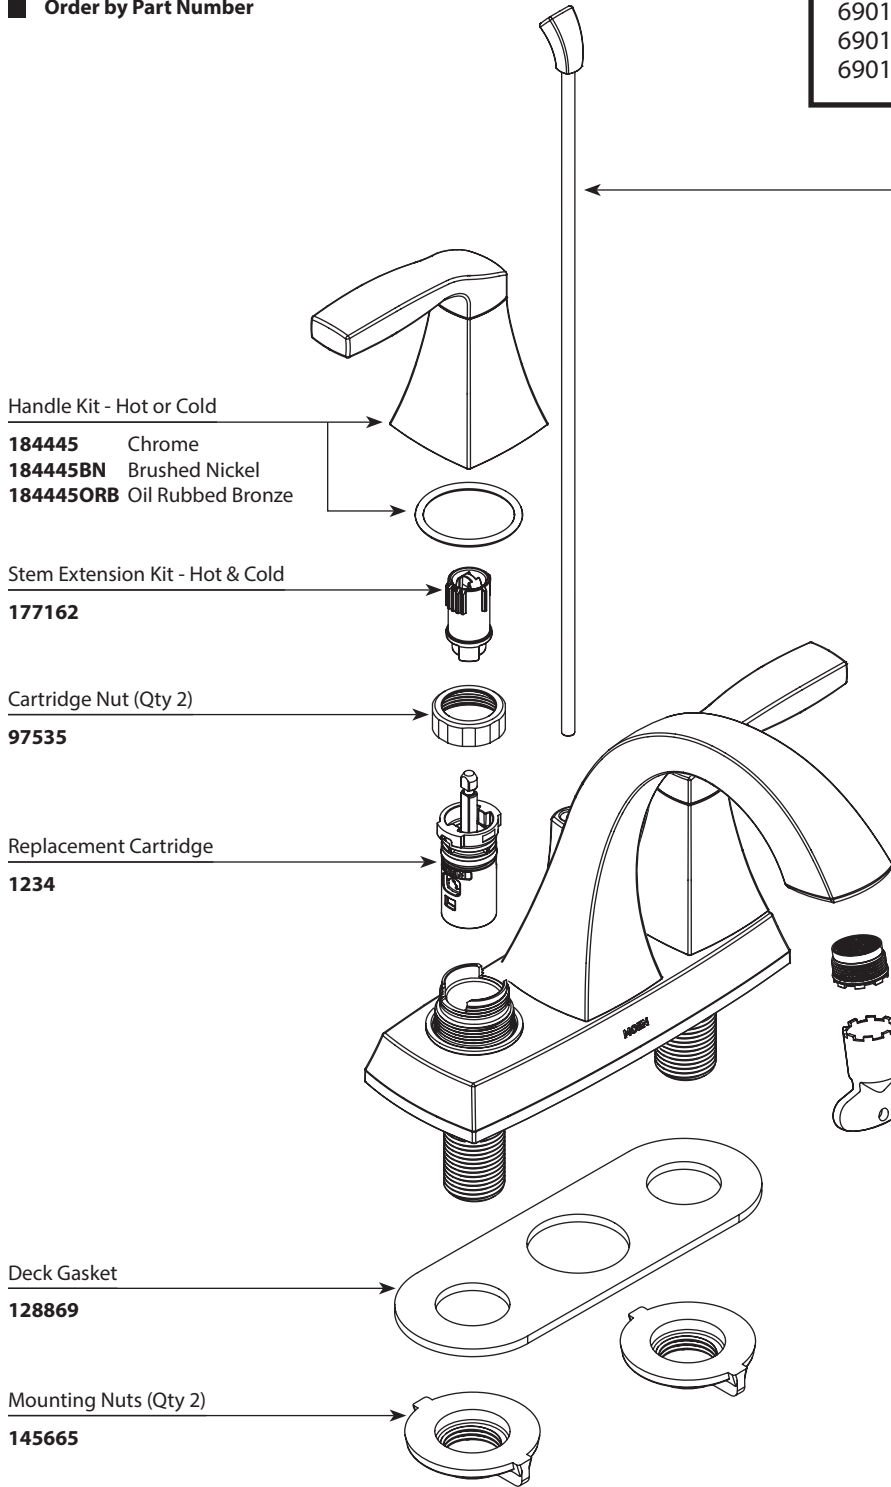

Buy it for looks. Buy it for life.®

Illustrated Parts

*There is more than 1 version of this model.
Page down to identify the version you have.*

■ **Order by Part Number**

Handle Kit - Hot or Cold

- 184445** Chrome
- 184445BN** Brushed Nickel
- 184445ORB** Oil Rubbed Bronze

Stem Extension Kit - Hot & Cold

177162

Cartridge Nut (Qty 2)

97535

Replacement Cartridge

1234

Deck Gasket

128869

- 10709** Chrome
- 10709BN** Brushed Nickel
- 10709ORB** Oil Rubbed Bronze

*For Additional Waste Information
see www.moen.com for models below.*

- 10790** Metallic Waste

OPTIONAL

Hot & Cold Indicator Rings

Buy it for looks. Buy it for life.®

Illustrated Parts

■ Order by Part Number

Handle Kit - Hot

- 161945** Chrome
- 161945BN** Brushed Nickel
- 161945ORB** Oil Rubbed Bronze

Cartridge Nut (Qty 2)

97535

Replacement Cartridge