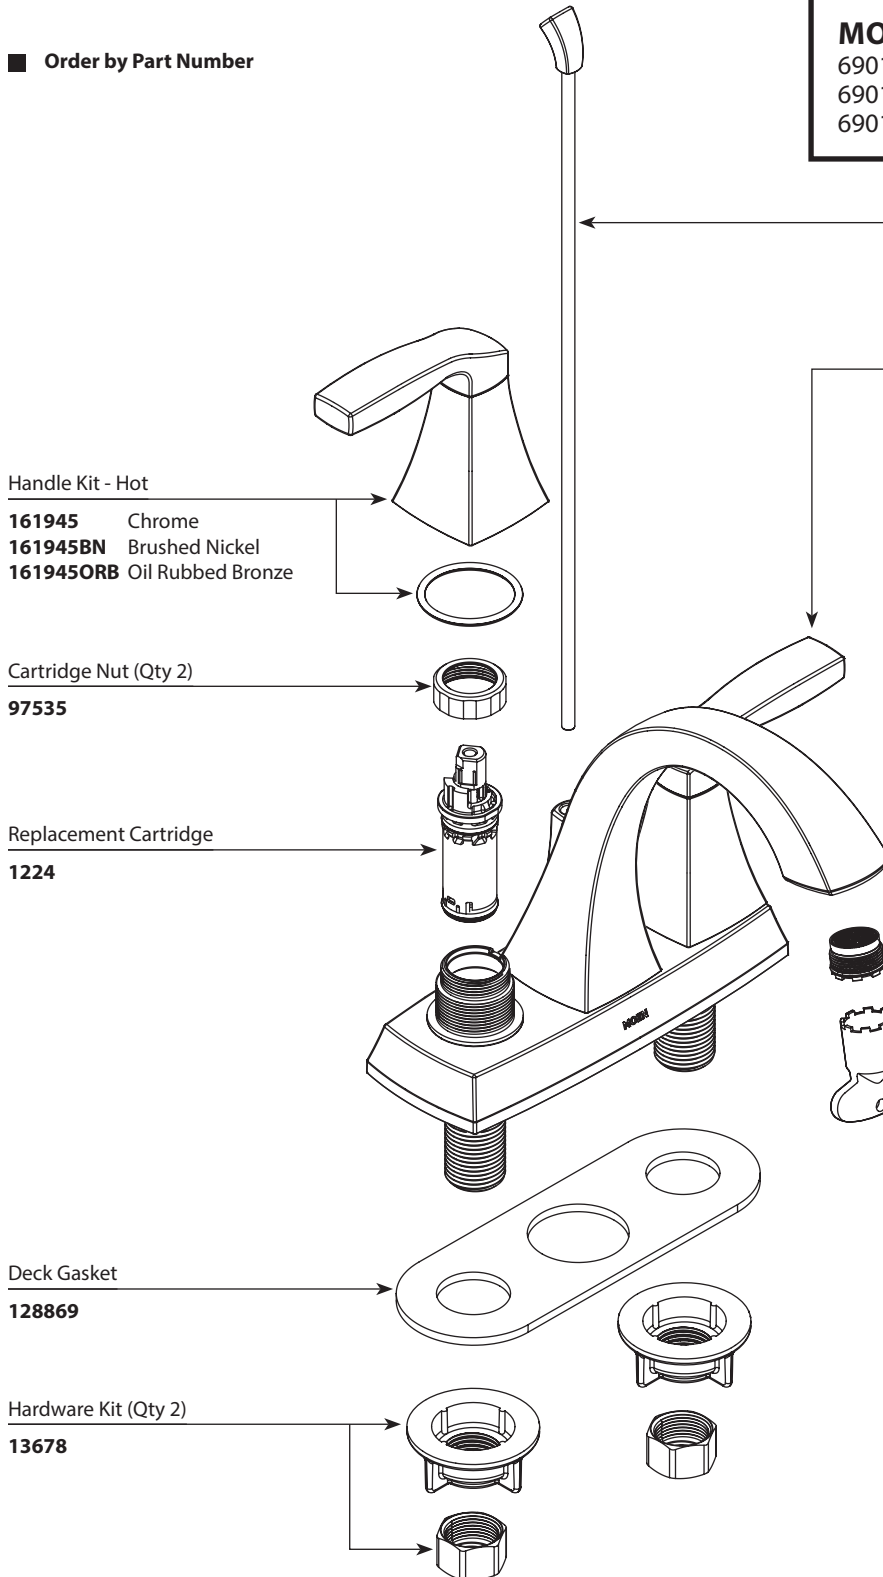

- 129707** Chrome & Brushed Nickel
- 161956** Oil Rubbed Bronze

**USE ON DECKS
< 1/4" (6mm)**

**Thin Deck
Spacer Kit (Qty 2)**
146936

**USE ON DECKS
> 1-3/16" (30mm)**

**Thick Deck
Extension
Kit (Qty 2)**
100818

Buy it for looks. Buy it for life.®

Illustrated Parts

■ Order by Part Number

Handle Kit - Hot

- 161945** Chrome
- 161945BN** Brushed Nickel
- 161945ORB** Oil Rubbed Bronze

Cartridge Nut (Qty 2)

97535

Replacement Cartridge

1224

Deck Gasket

128869

Hardware Kit (Qty 2)

13678

Lift Rod Kit

- 161917** Chrome
- 161917BN** Brushed Nickel
- 161917ORB** Oil Rubbed Bronze

Handle Kit - Cold

For Additional Waste Information see www.moen.com for models below.

- 10790** Metallic Waste

OPTIONAL

Hot & Cold Indicator Rings

- 129707** Chrome & Brushed Nickel
- 161956** Oil Rubbed Bronze

USE ON DECKS
 $< 1/4"$ (6mm)