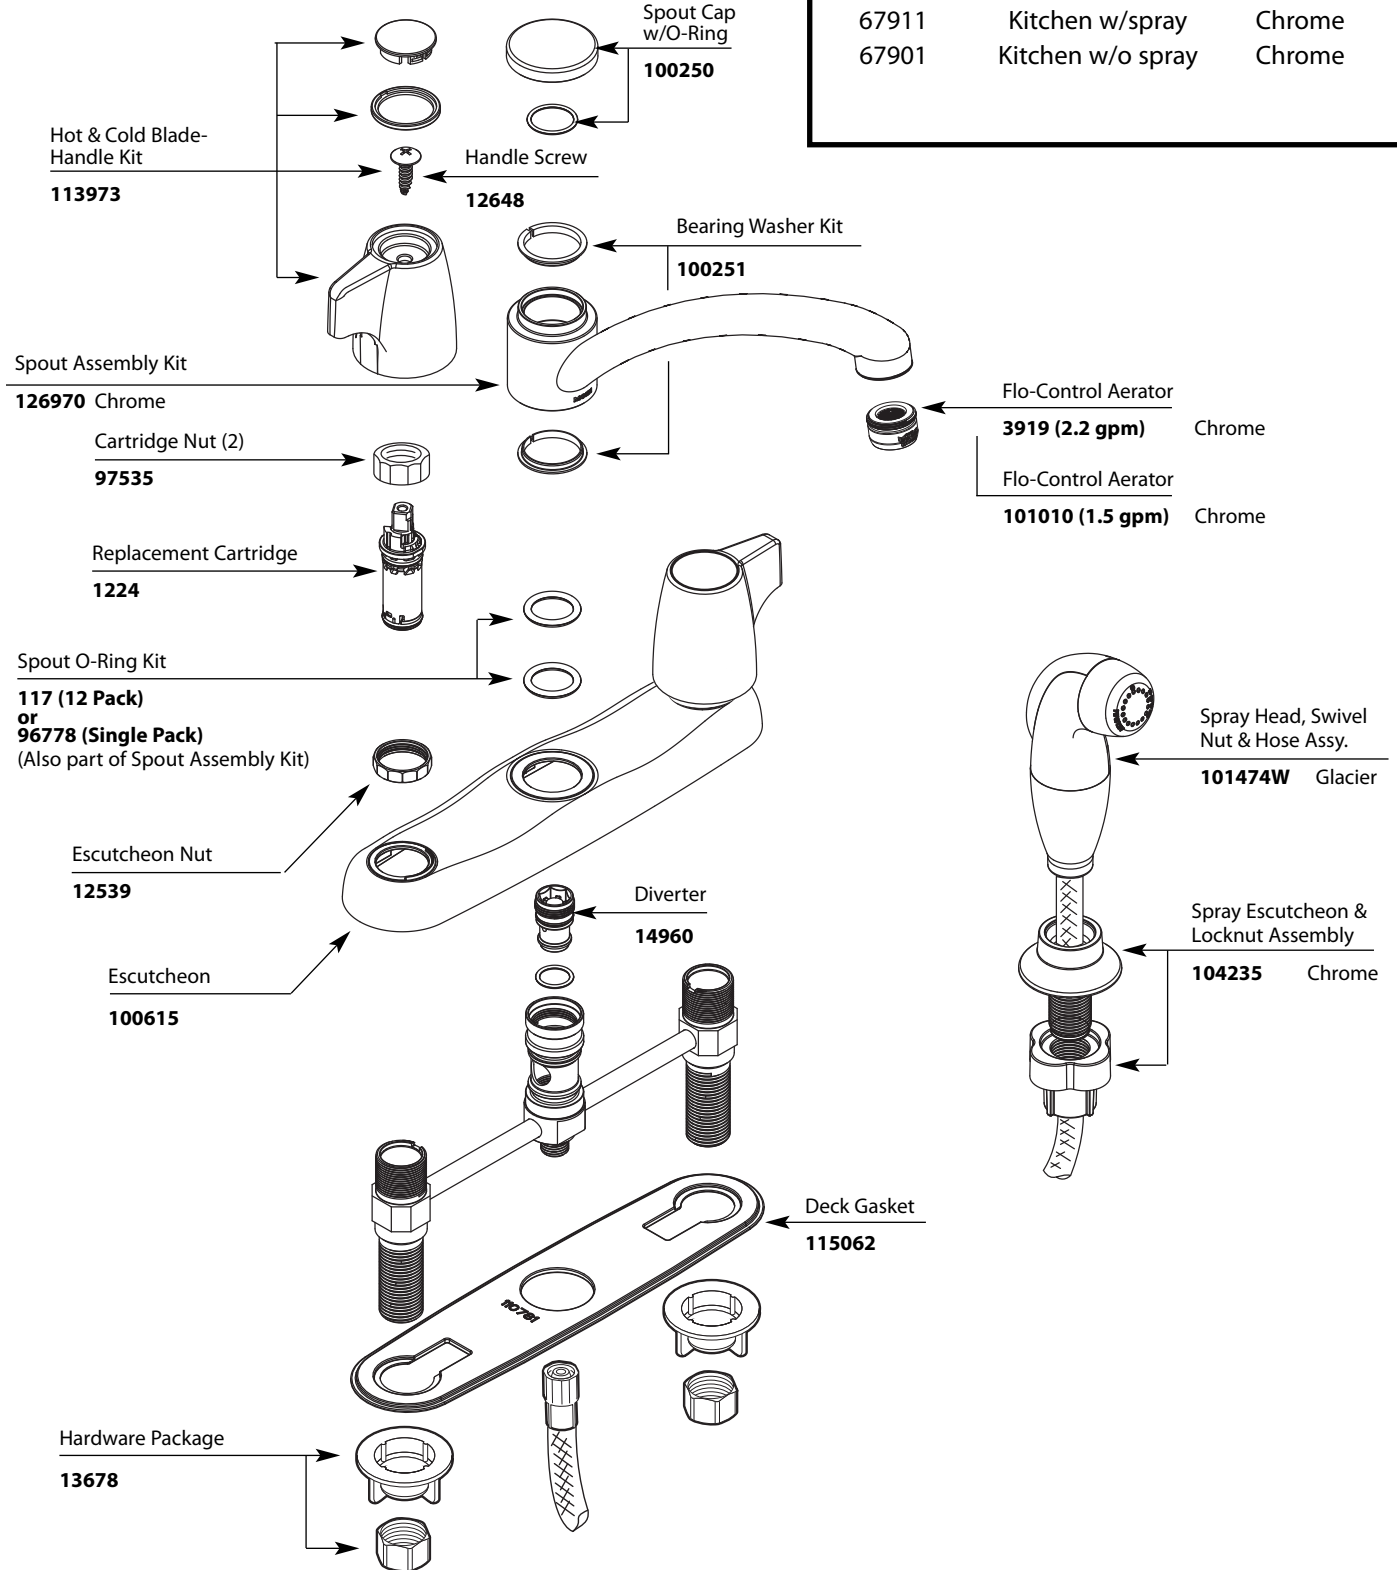

Buy it for looks. Buy it for life.®

Illustrated Parts

■ **Order by Part Number**

*There is more than 1 version of this model.
Page down to identify the version you have.*

CHATEAU®		
Two-Handle Lever Style Kitchen Faucet w/Side Spray		
MODEL	TYPE	FINISH
67911	Kitchen w/spray	Chrome
67901	Kitchen w/o spray	Chrome

Buy it for looks. Buy it for life.®

■ Order by Part Number

Illustrated Parts

CHATEAU®		
Two-Handle Lever Style Kitchen Faucet w/Side Spray		
MODEL	TYPE	FINISH
67911	Kitchen w/spray	Chrome
67901	Kitchen w/o spray	Chrome