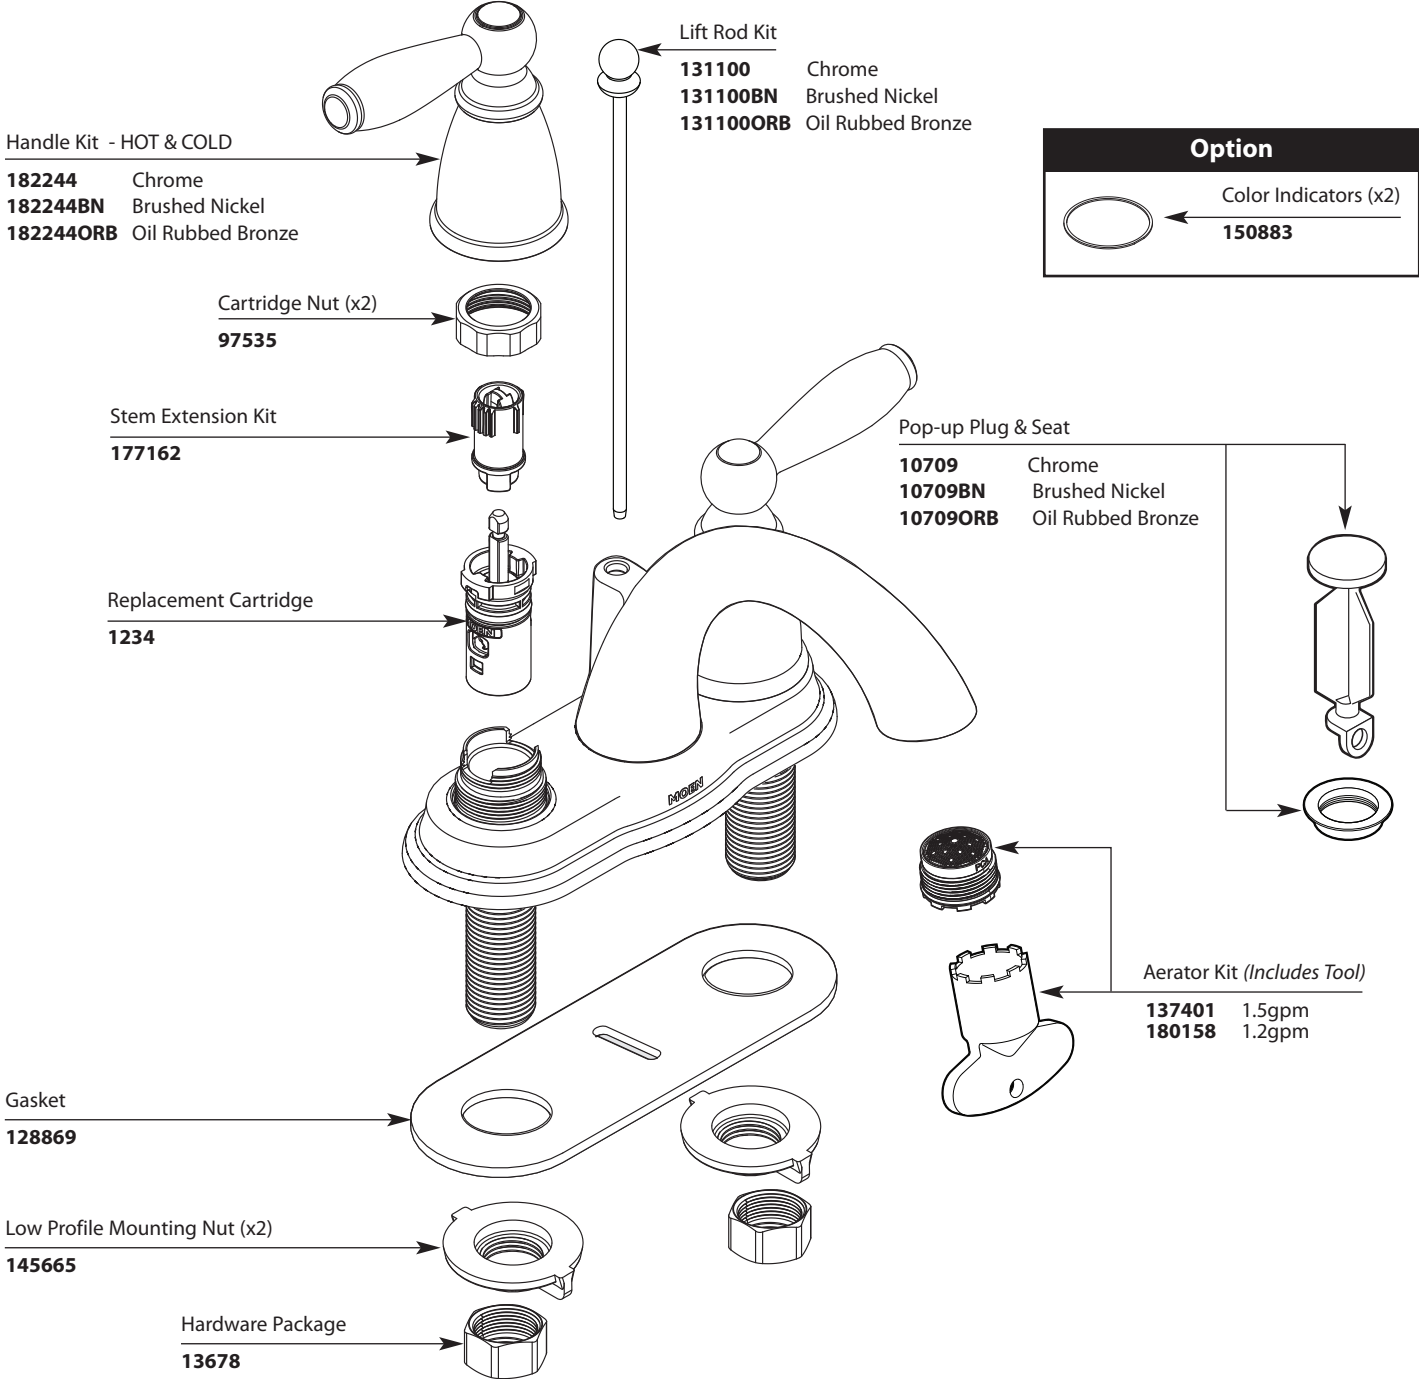

Buy it for looks. Buy it for life.®

Illustrated Parts

■ Order by Part Number

There is more than 1 version of this model
Page down to identify the version you have

BRANTFORD™	
4" Lavatory Faucet with Metal Waste Assembly	
MODEL	FINISH
6610	Chrome (Feb. 2015)
6610BN	Brushed Nickel (Dec. 2014)
6610ORB	Oil Rubbed Bronze (Oct. 2014)
66610	Chrome (Bulk) (Feb. 2015)

Buy it for looks. Buy it for life.®

Illustrated Parts

■ Order by Part Number

Models Prior to 9/09

Handle Cap
131099 Chrome
131099BN Brushed Nickel
131099ORB Oil Rubbed Bronze

Handle Screw Kit (2)
11854

BRANTFORD™ 4" Lavatory Faucet with Metal Waste Assembly	
MODEL	FINISH
6610	Chrome
6610BN	Brushed Nickel
6610ORB	Oil Rubbed Bronze
66610	Chrome (Bulk)

Option

Color Indicators (x2)
150883

Handle Kit - HOT

- 131097** Chrome
- 131097BN** Brushed Nickel
- 131097ORB** Oil Rubbed Bronze

Handle Kit - COLD

- 131098** Chrome
- 131098BN** Brushed Nickel
- 131098ORB** Oil Rubbed Bronze

Lift Rod Kit

- 131100** Chrome
- 131100BN** Brushed Nickel
- 131100ORB** Oil Rubbed Bronze

Cartridge Nut (x2)
97535

Replacement Cartridge
1224

Pop-up Plug & Seat

- 10709** Chrome
- 10709BN** Brushed Nickel
- 10709ORB** Oil Rubbed Bronze