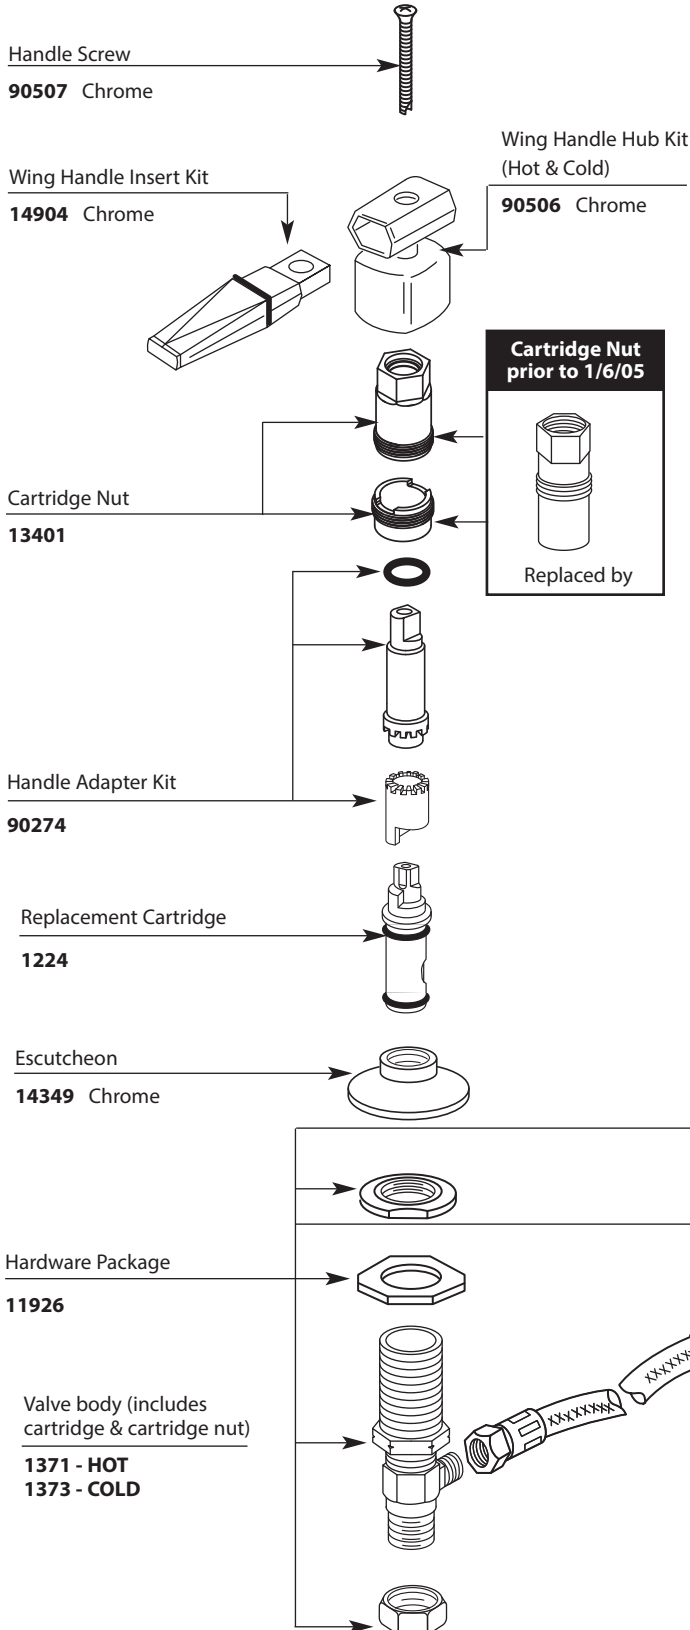

Buy it for looks. Buy it for life.®

Illustrated Parts

Order by Part Number