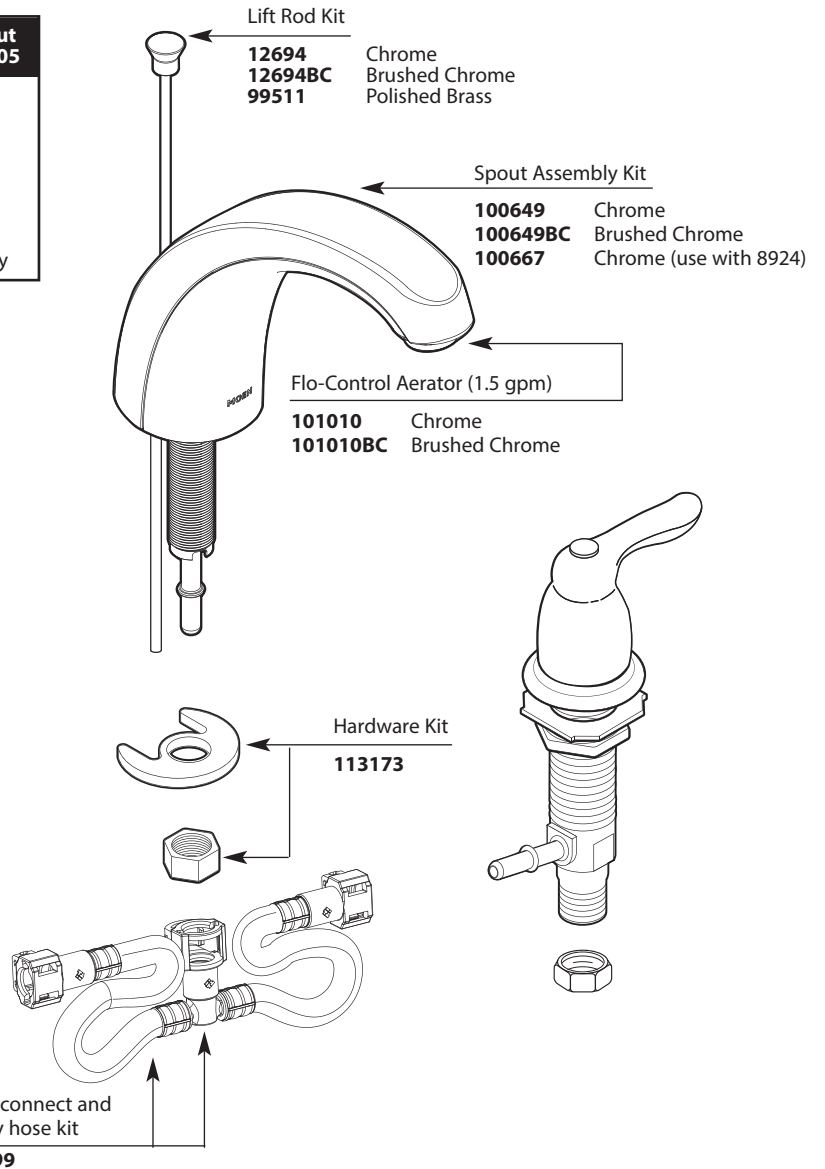

Buy it for looks. Buy it for life.®

■ Order by Part Number

*There is more than 1 version of this model.
Page down to identify the version you have.*

Illustrated Parts

CHATEAU®		
Two-Handle Widespread Lavatory Faucet		
MODEL	TYPE	FINISH
4945	Lav w/metal waste	Chrome
4945BC	Lav w/metal waste	Brushed Chrome
8922	Lav w/metal waste	Chrome
8924	Lav w/grid waste	Chrome
DISCONTINUED SKUS		
4944A	Lav w/metal waste	Antique Brass
4944P	Lav w/metal waste	Polished Brass
4944W	Lav w/metal waste	Glacier
4944	Lav w/metal waste	Chrome
4949	Lav w/metal waste	Chrome/Polished Brass

Buy it for looks. Buy it for life.®

Illustrated Parts

Order by Part Number

CHATEAU®
Two-Handle Widespread Lavatory Faucet

MODEL	TYPE	FINISH
8922	Lav w/metal waste	Chrome
8924	Lav w/grid waste	Chrome

MOEN, CHATEAU, SUPPLY HOSE KIT, 1-800-BUY-MOEN, www.moen.com