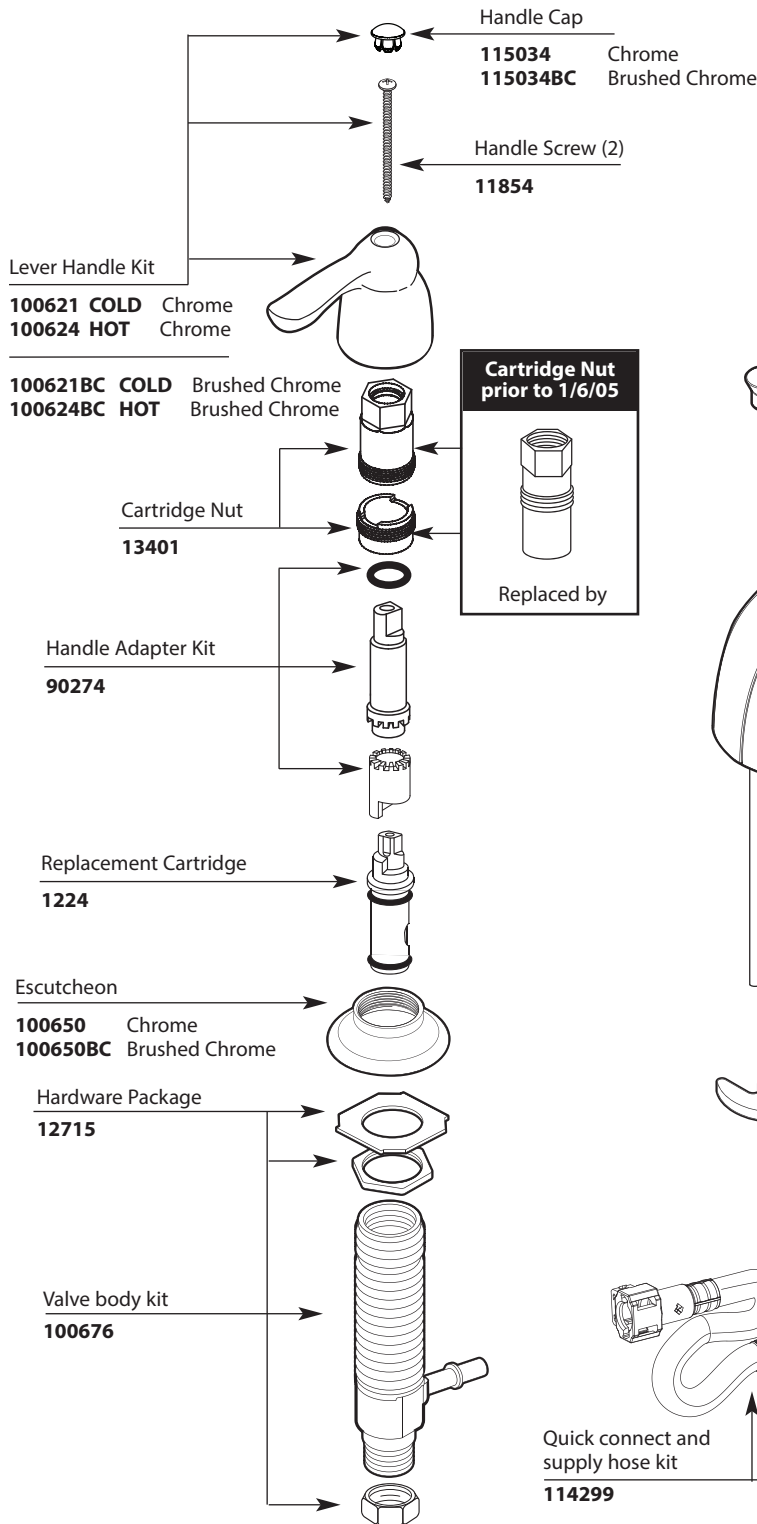

Buy it for looks. Buy it for life.®

■ Order by Part Number

*There is more than 1 version of this model.
Page down to identify the version you have.*

Illustrated Parts

CHATEAU®		
Two-Handle Widespread Lavatory Faucet		
MODEL	TYPE	FINISH
4945	Lav w/metal waste	Chrome
4945BC	Lav w/metal waste	Brushed Chrome
8922	Lav w/metal waste	Chrome
8924	Lav w/grid waste	Chrome
DISCONTINUED SKUS		
4944A	Lav w/metal waste	Antique Brass
4944P	Lav w/metal waste	Polished Brass
4944W	Lav w/metal waste	Glacier
4944	Lav w/metal waste	Chrome
4949	Lav w/metal waste	Chrome/Polished Brass

Buy it for looks. Buy it for life.®

Illustrated Parts

Order by Part Number

CHATEAU®
Two-Handle Widespread Lavatory Faucet

MODEL	TYPE	FINISH
8922	Lav w/metal waste	Chrome
8924	Lav w/grid waste	Chrome

MOEN, CHATEAU, SUPPLY HOSE KIT, 1-800-BUY-MOEN, www.moen.com