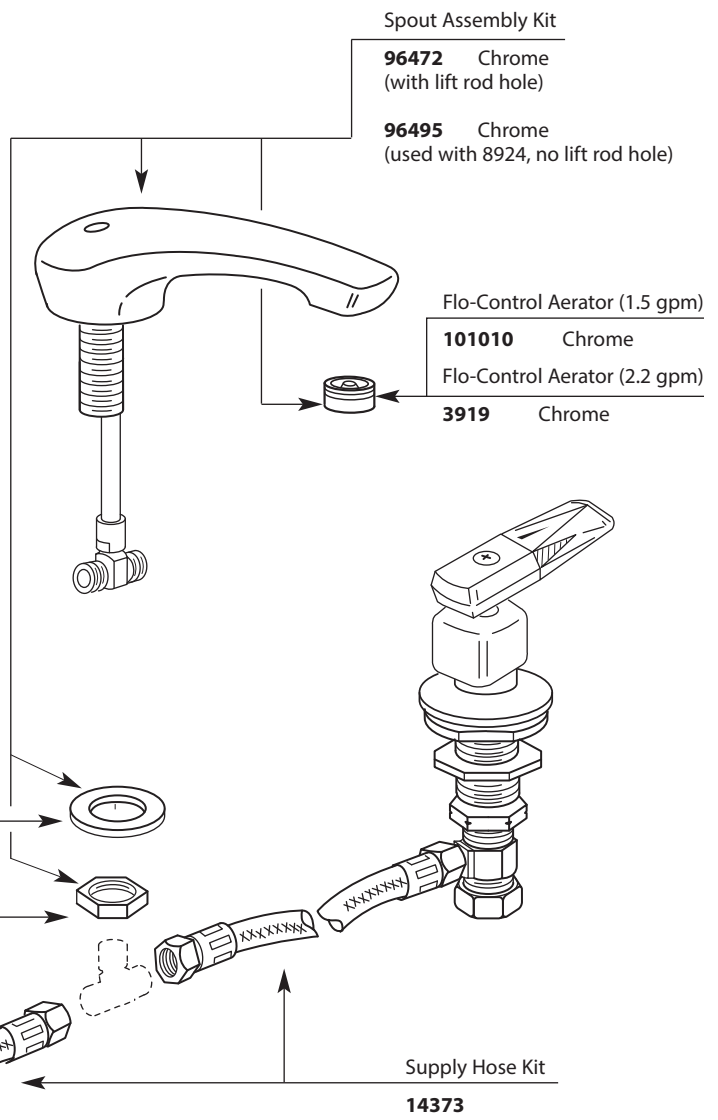

CHATEAU®
Two-Handle Widespread Lavatory Faucet

MODEL	TYPE	FINISH
8922	Lav w/metal waste	Chrome
8924	Lav w/grid waste	Chrome