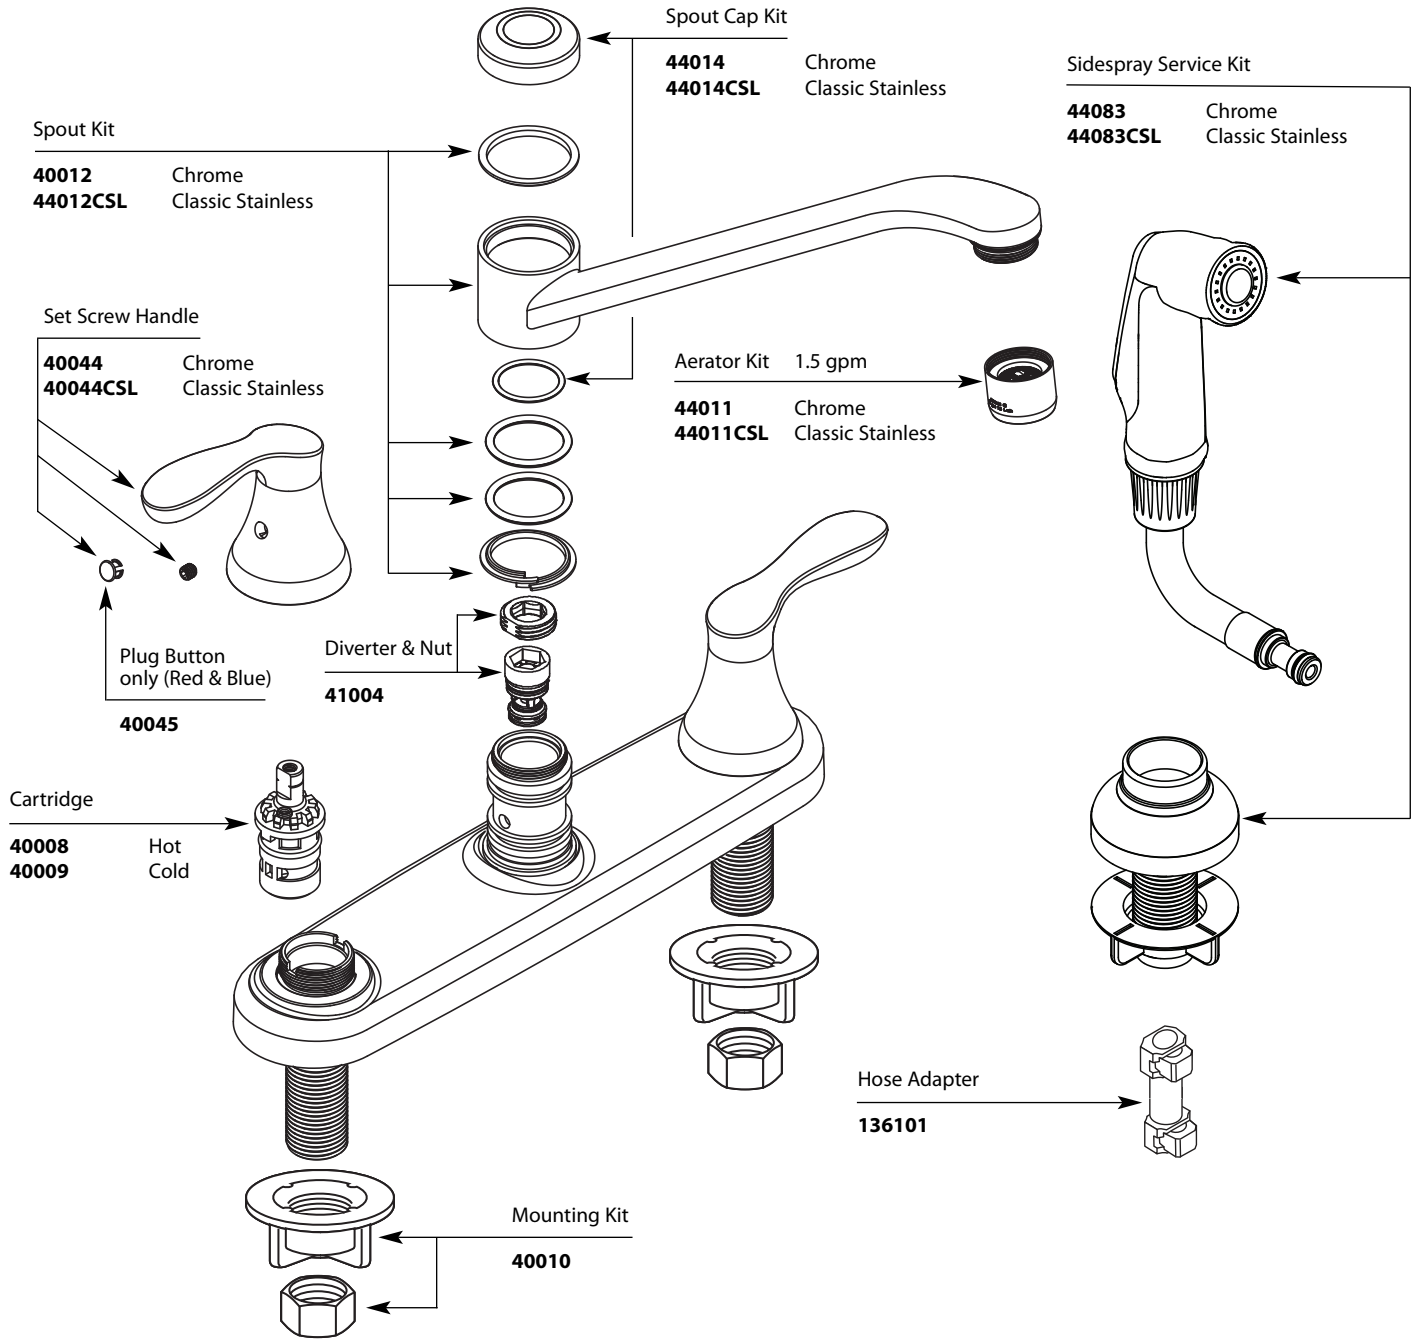

## CORNERSTONE® Two-Handle Kitchen Faucet with Side Spray

MODEL	HANDLE/SIDE SPRAY	FINISH
40616	Lever / None	Chrome
40616CSL	Lever / None	Classic Stainless
40618	Lever / Matching	Chrome
40618CSL	Lever / Matching	Classic Stainless

40616/40618 CSF 1/16" 300001572  
 Rev 04/11